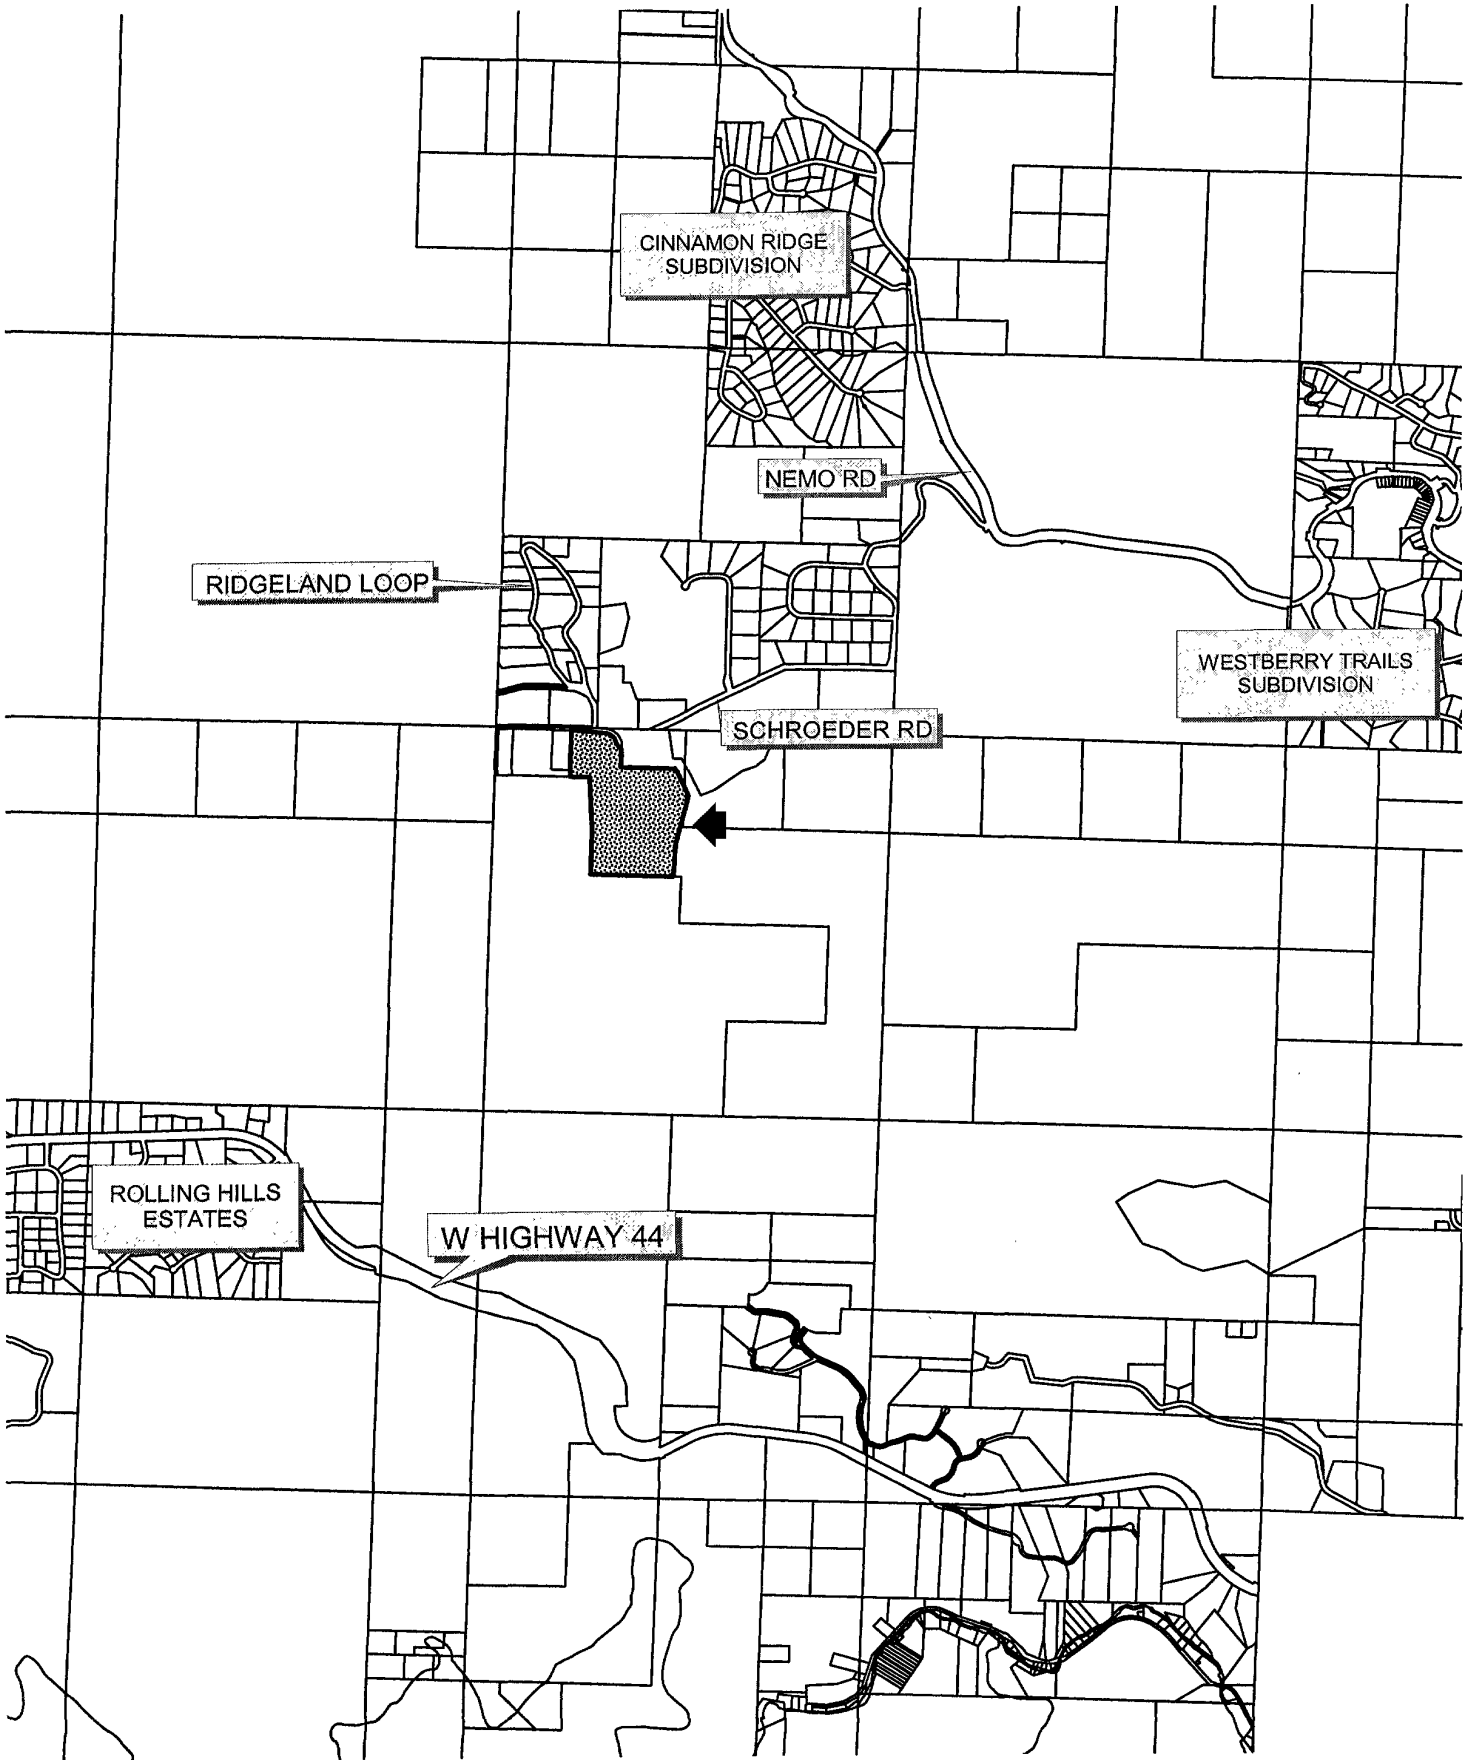

02SR025

CINNAMON RIDGE
SUBDIVISION

NEMO RD

RIDGELAND LOOP

WESTBERRY TRAILS
SUBDIVISION

SCHROEDER RD

ROLLING HILLS
ESTATES

W HIGHWAY 44