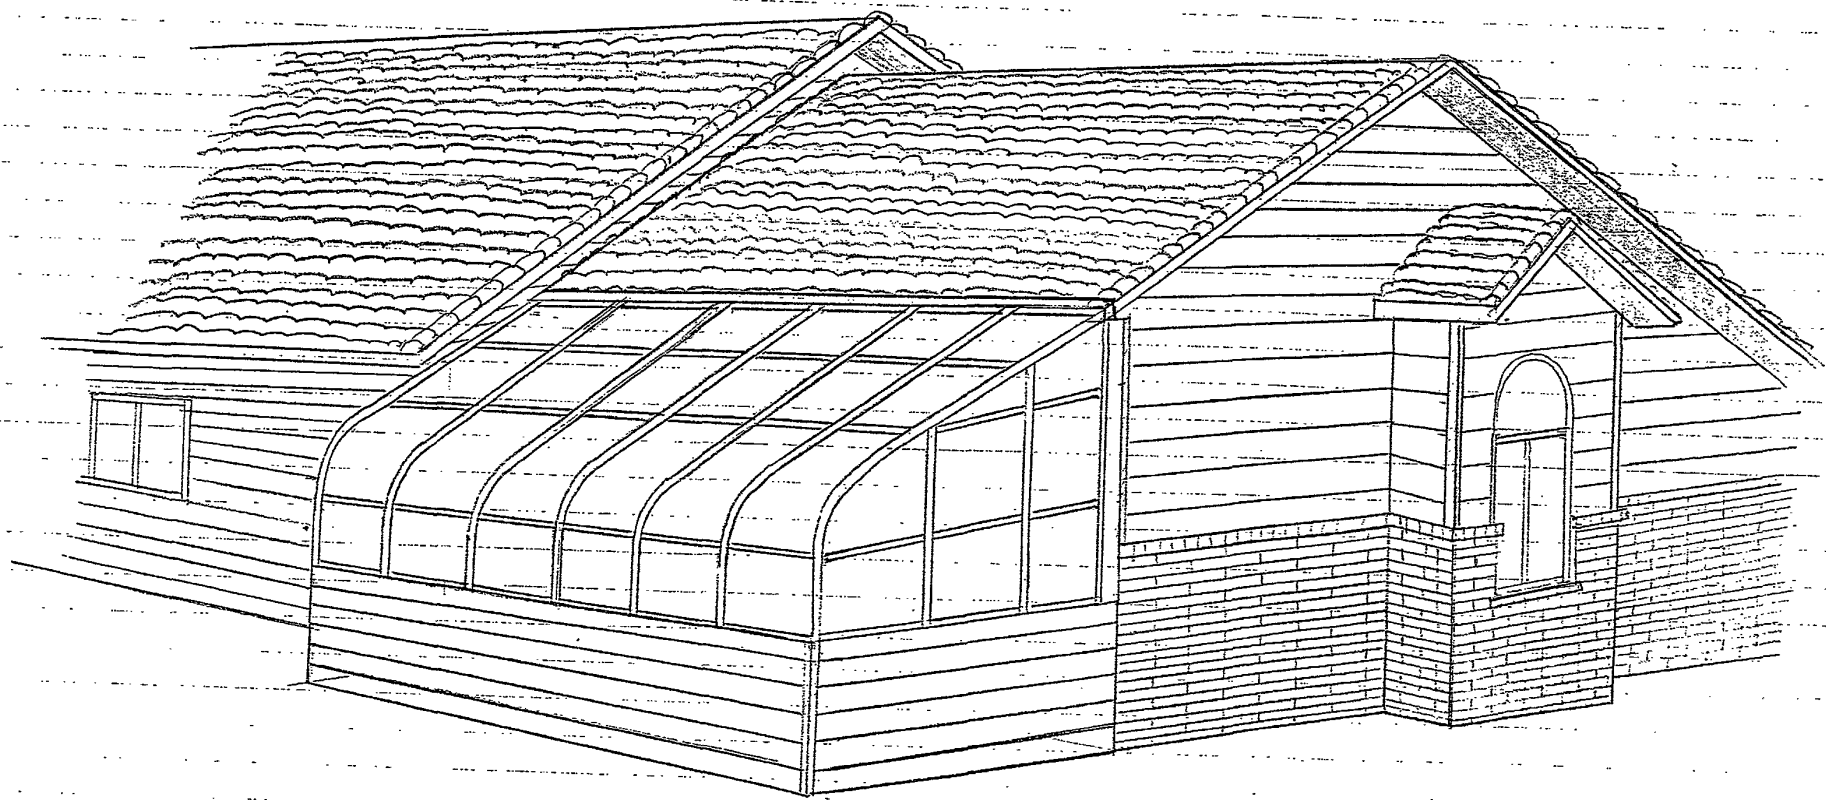

WOSEPKA RESIDENCE  
4100 AUGUSTA DR.

HAGEN GLASS CO.  
RAPID CITY, SD

WOSEPKA RESIDENCE  
4100 AUGUSTA DR.

HAGEN GLASS CO.  
RAPID CITY, SD