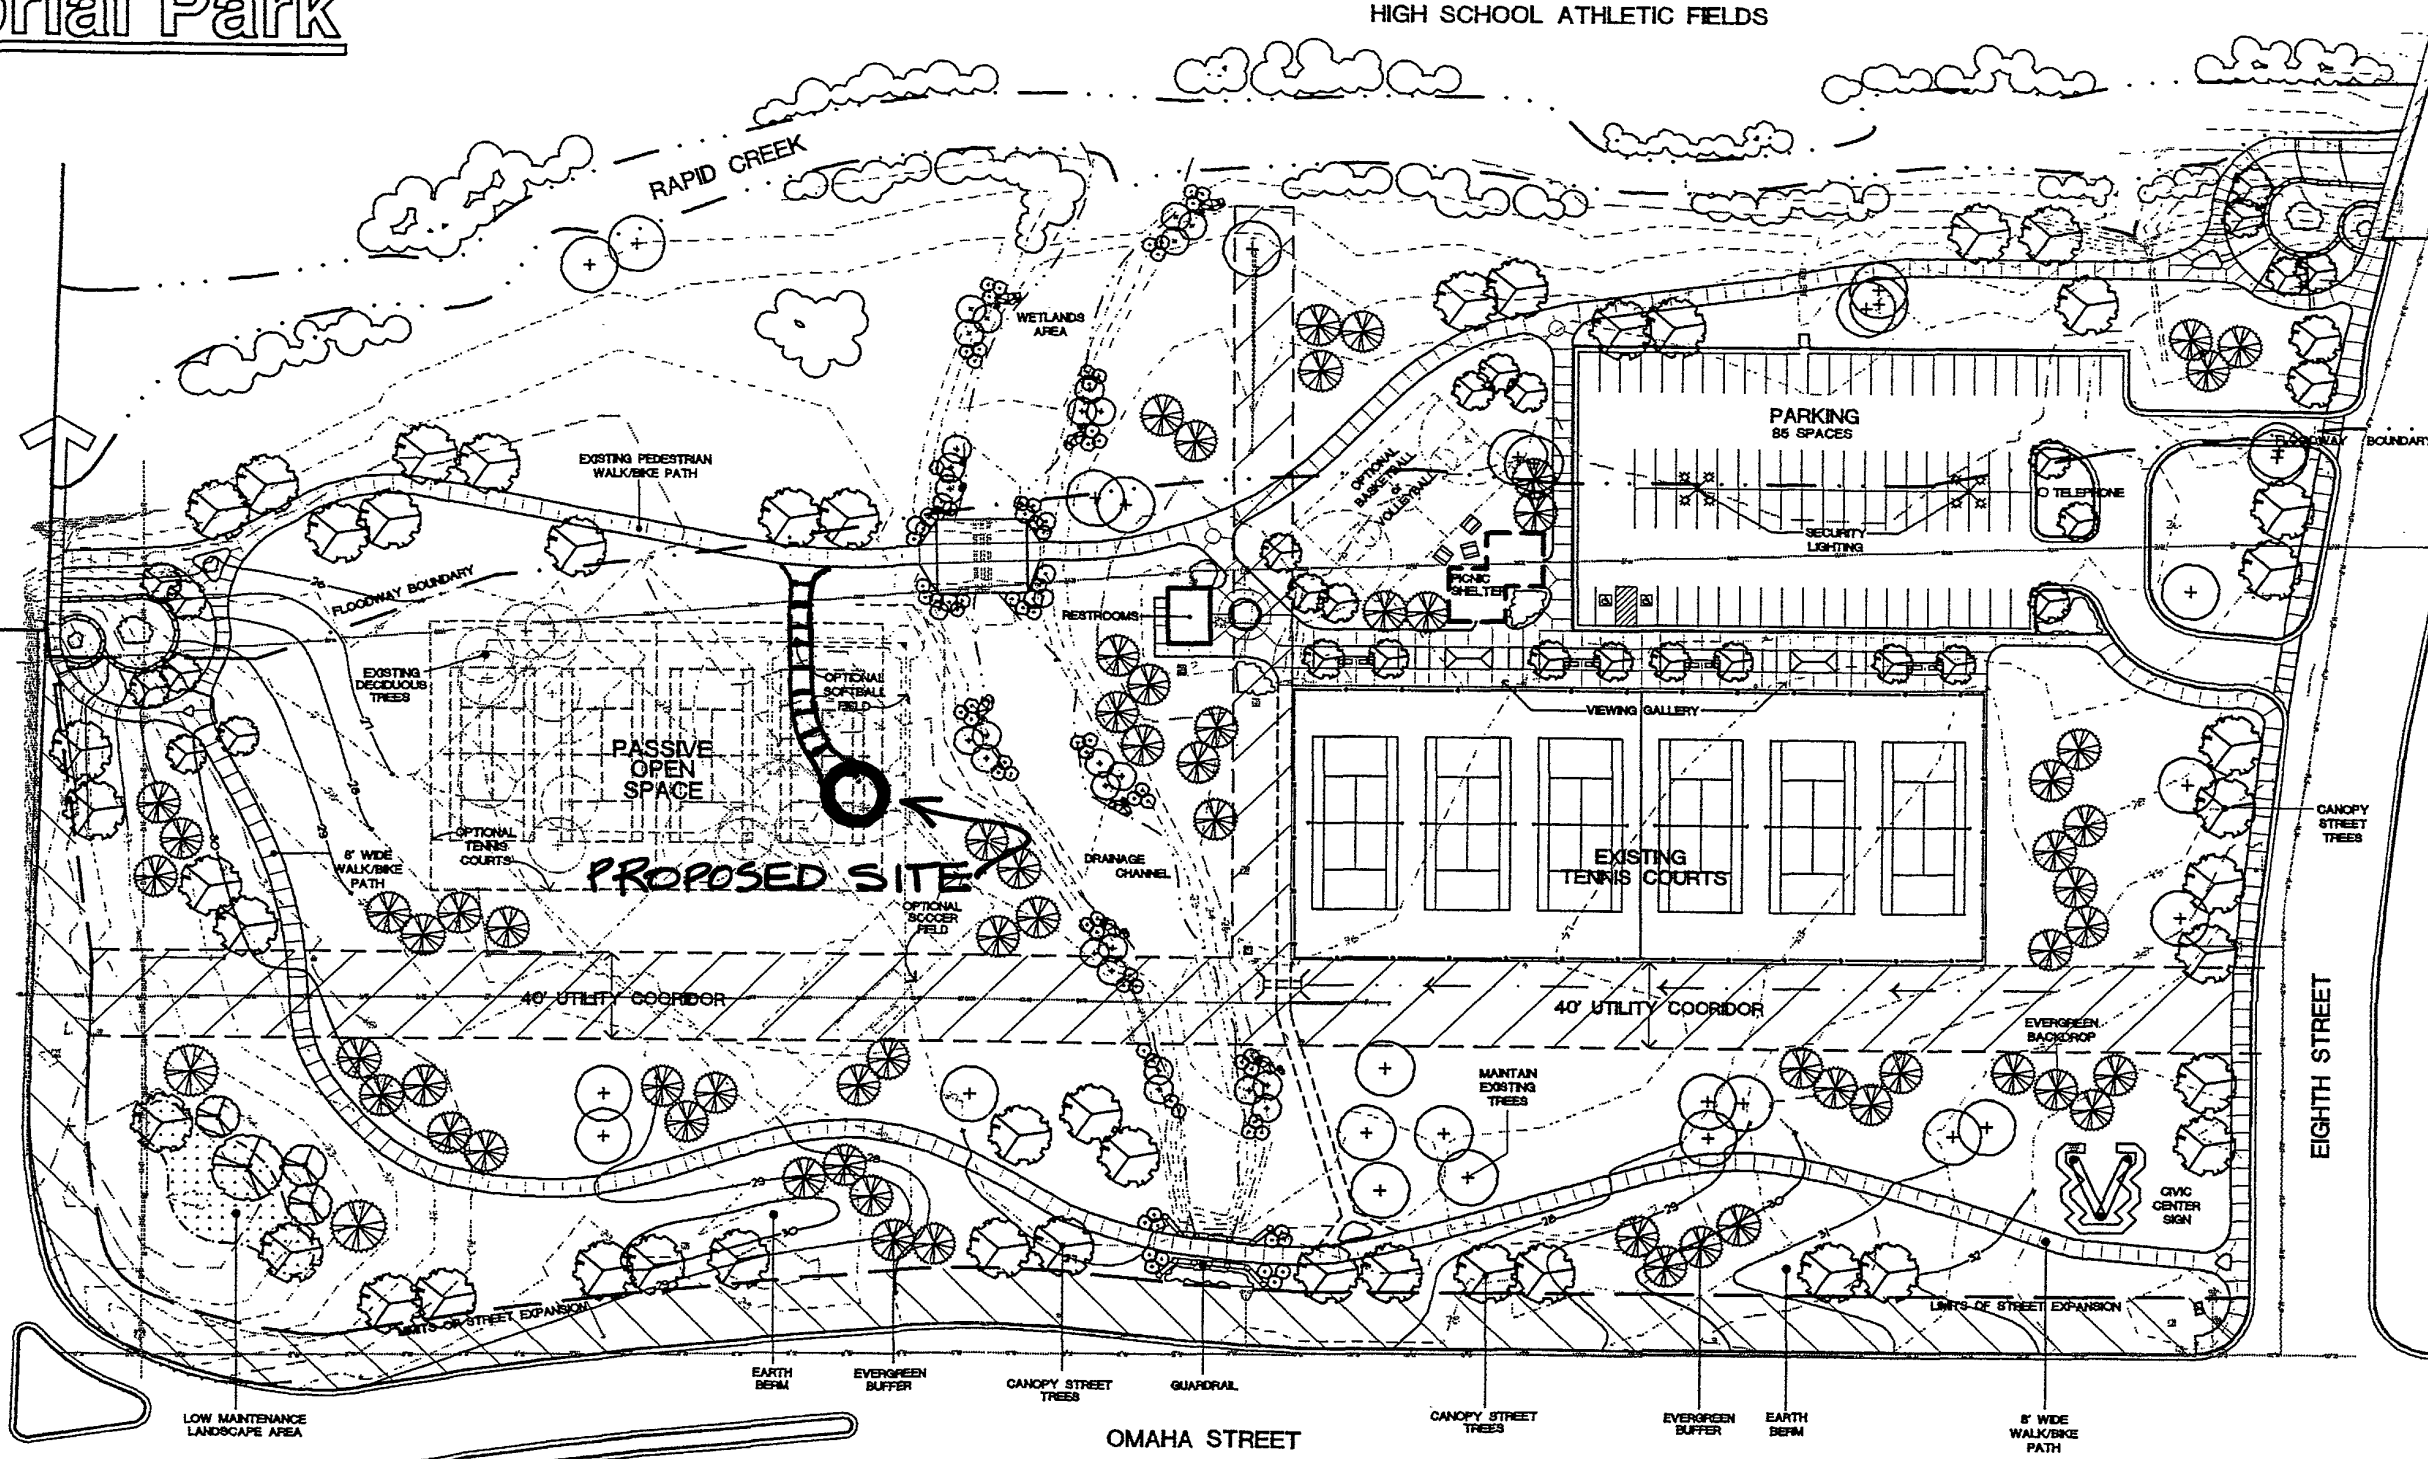

# West Memorial Park

Rapid City, South Dakota

PROJECT NO.: R99-098  
FILE NAME: MPR-WEST  
DATE: JUNE 23, 1999

HIGH SCHOOL ATHLETIC FIELDS

RECEIVED  
JUN 25 1999  
Pennington County - Rapid City  
Planning Department

NOTE: Also included will be periodic pedestrian lighting placed along all bike paths (all such lighting will be located outside of the floodway limits).