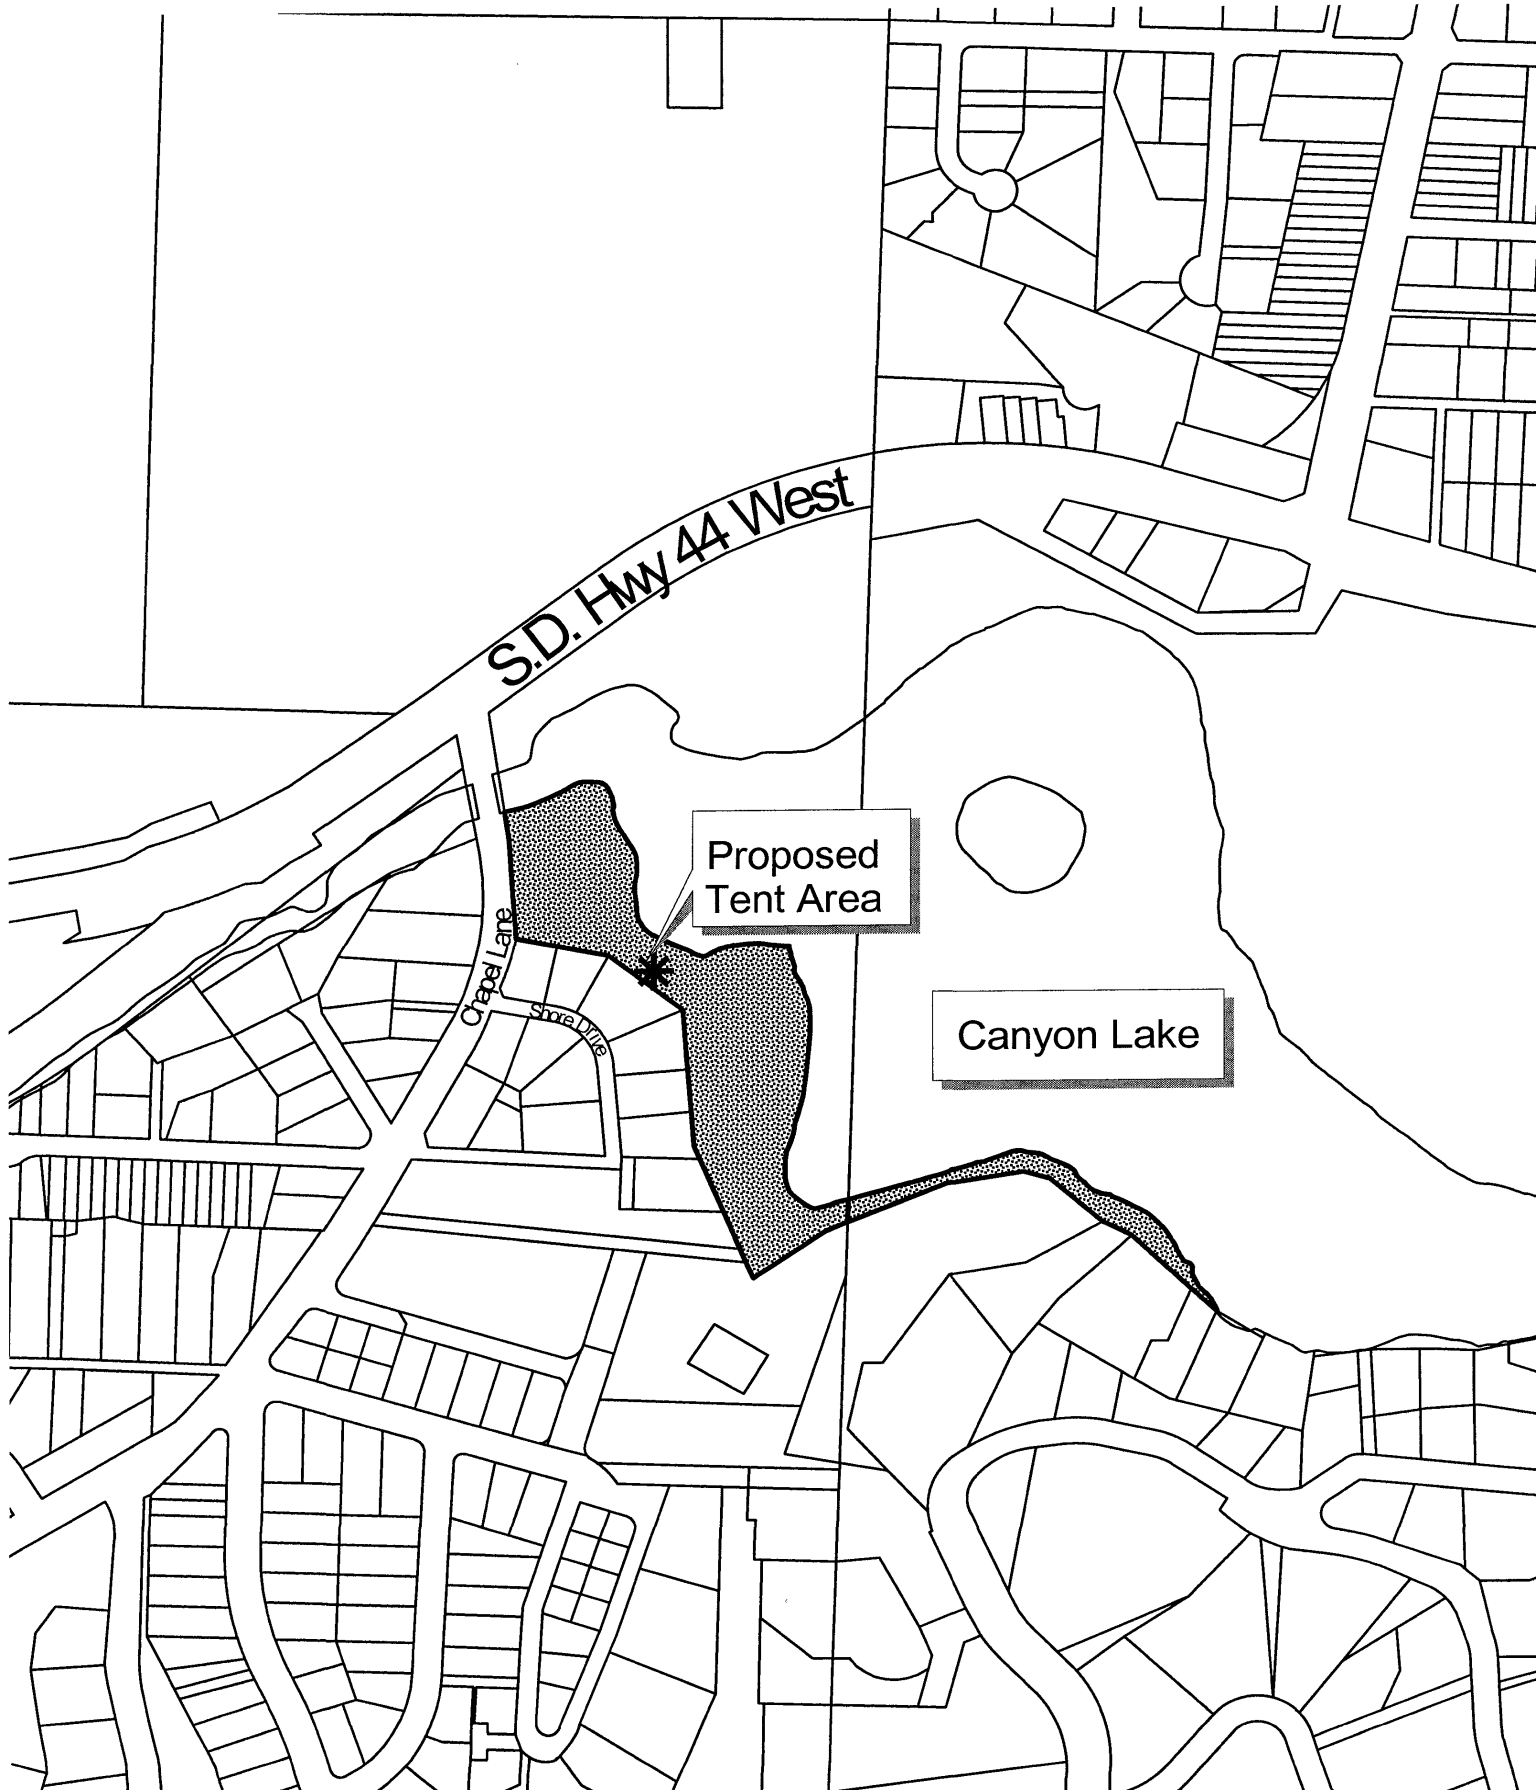

02UR007

S.D. Hwy 44 West

Chapel Lane

Shore Drive

Proposed  
Tent Area

Canyon Lake