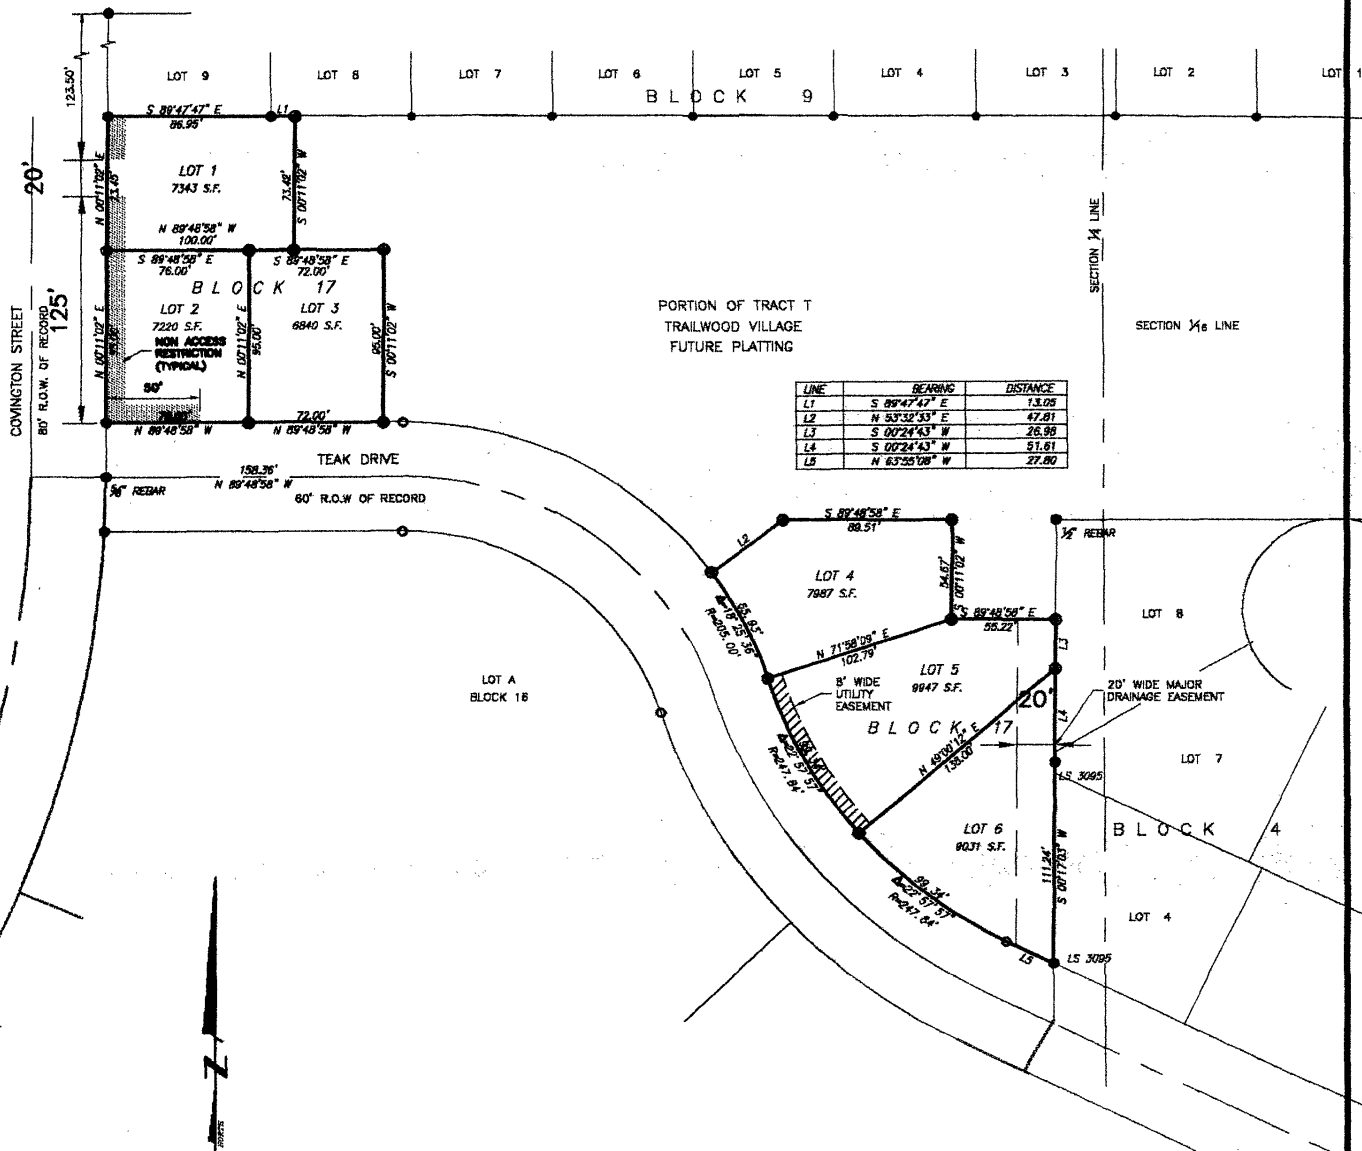

PLAT OF LOTS 1 THRU 6 OF BLOCK 17 OF TRAILWOOD VILLAGE

(FORMERLY A PORTION OF TRACT T OF TRAILWOOD VILLAGE)
LOCATED IN THE E $\frac{1}{2}$ OF THE SW $\frac{1}{4}$ OF SECTION 10, T1N, R8E, B.H.M.
PENNINGTON COUNTY, SOUTH DAKOTA

02PL020

FEBRUARY 22, 2002
NOT TO SCALE