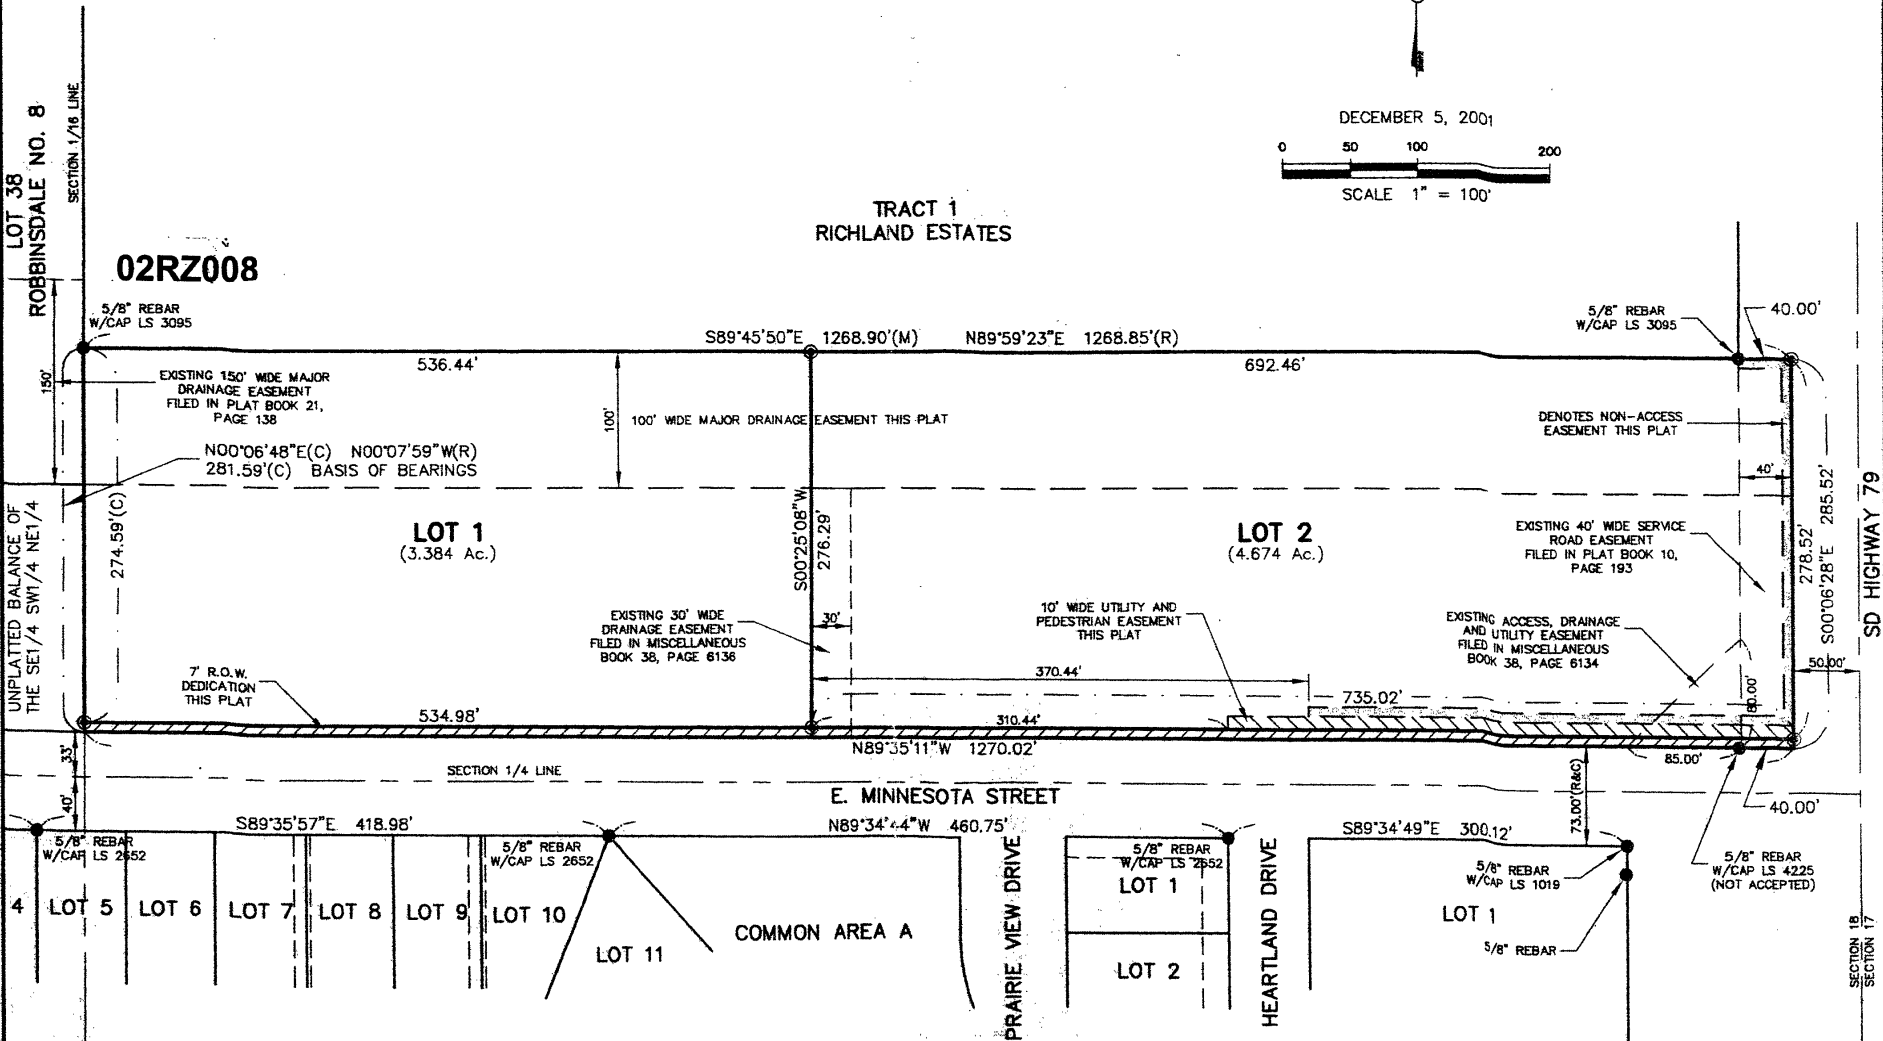

DECEMBER 5, 2001

TRACT 1
RICHLAND ESTATES

02RZ008

LOT 38
ROBBINSDALE NO. 8
SECTION 1/16 LINE

UNPLATTED BALANCE OF
THE SET/4 SW1/4 NE1/4

SD HIGHWAY 79

LOT 1
(3.384 Ac.)

LOT 2
(4.674 Ac.)

E. MINNESOTA STREET

COMMON AREA A

PRAIRIE VIEW DRIVE

HEARTLAND DRIVE

4

LOT 5

LOT 6

LOT 7

LOT 8

LOT 9

LOT 10

LOT 11

LOT 1

LOT 2

LOT 1

SECTION 18
SECTION 17