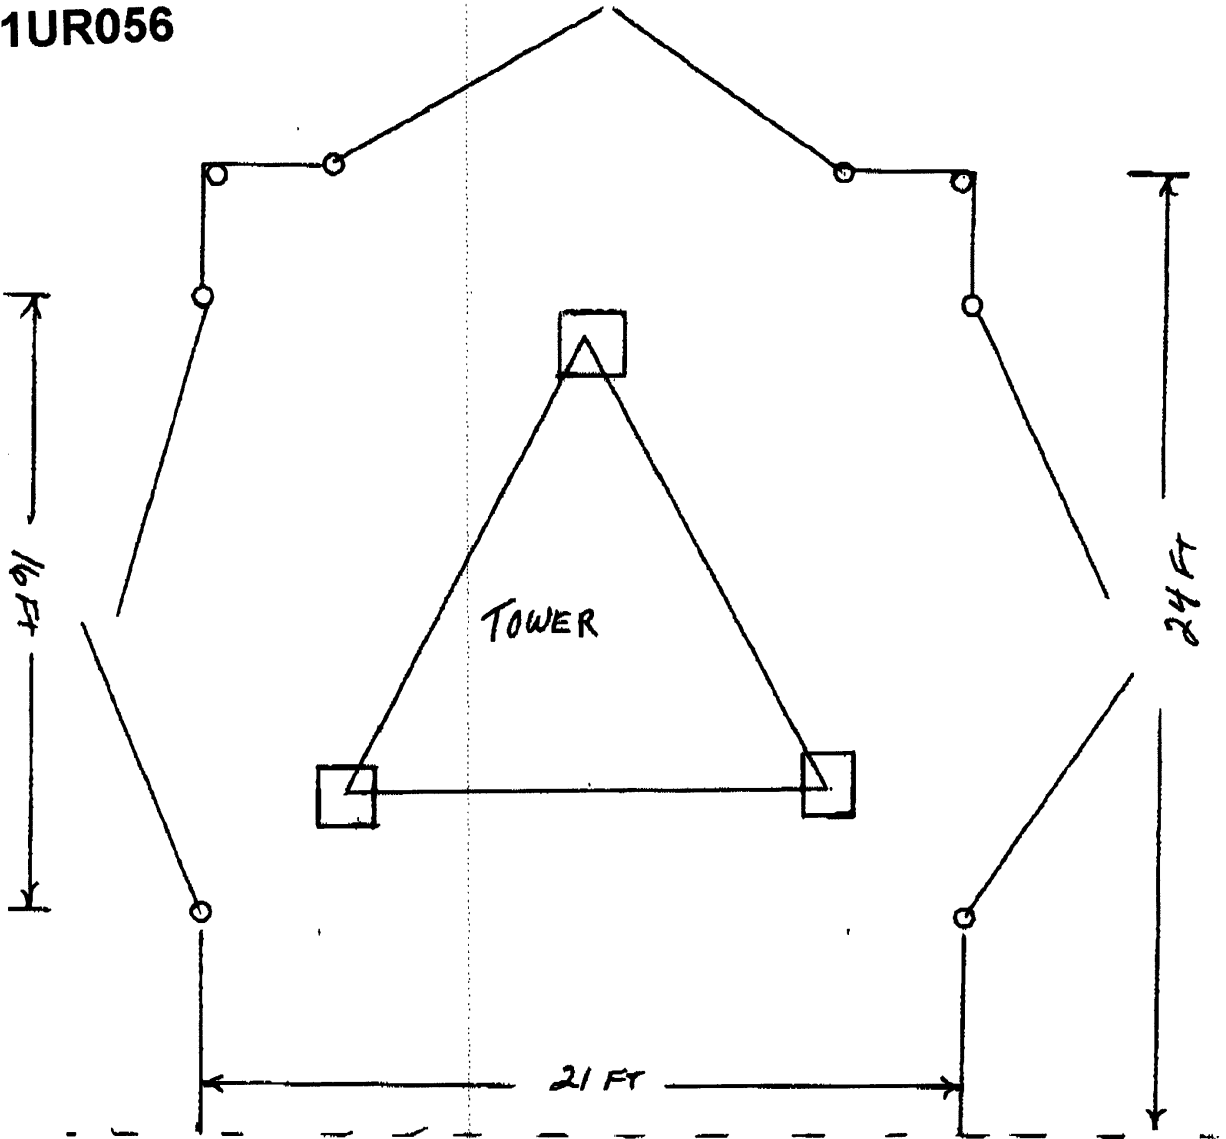

Fence: 6 Ft 9 Gage Heavy Duty -- No Barb Wire at top
3 - 16 FT GATES Chainlink Fabric

01-09-02
DJ

01UR056

Building

Rushmore Electric Power Cooperative
1715 Cambell Street
Rapid City, South Dakota