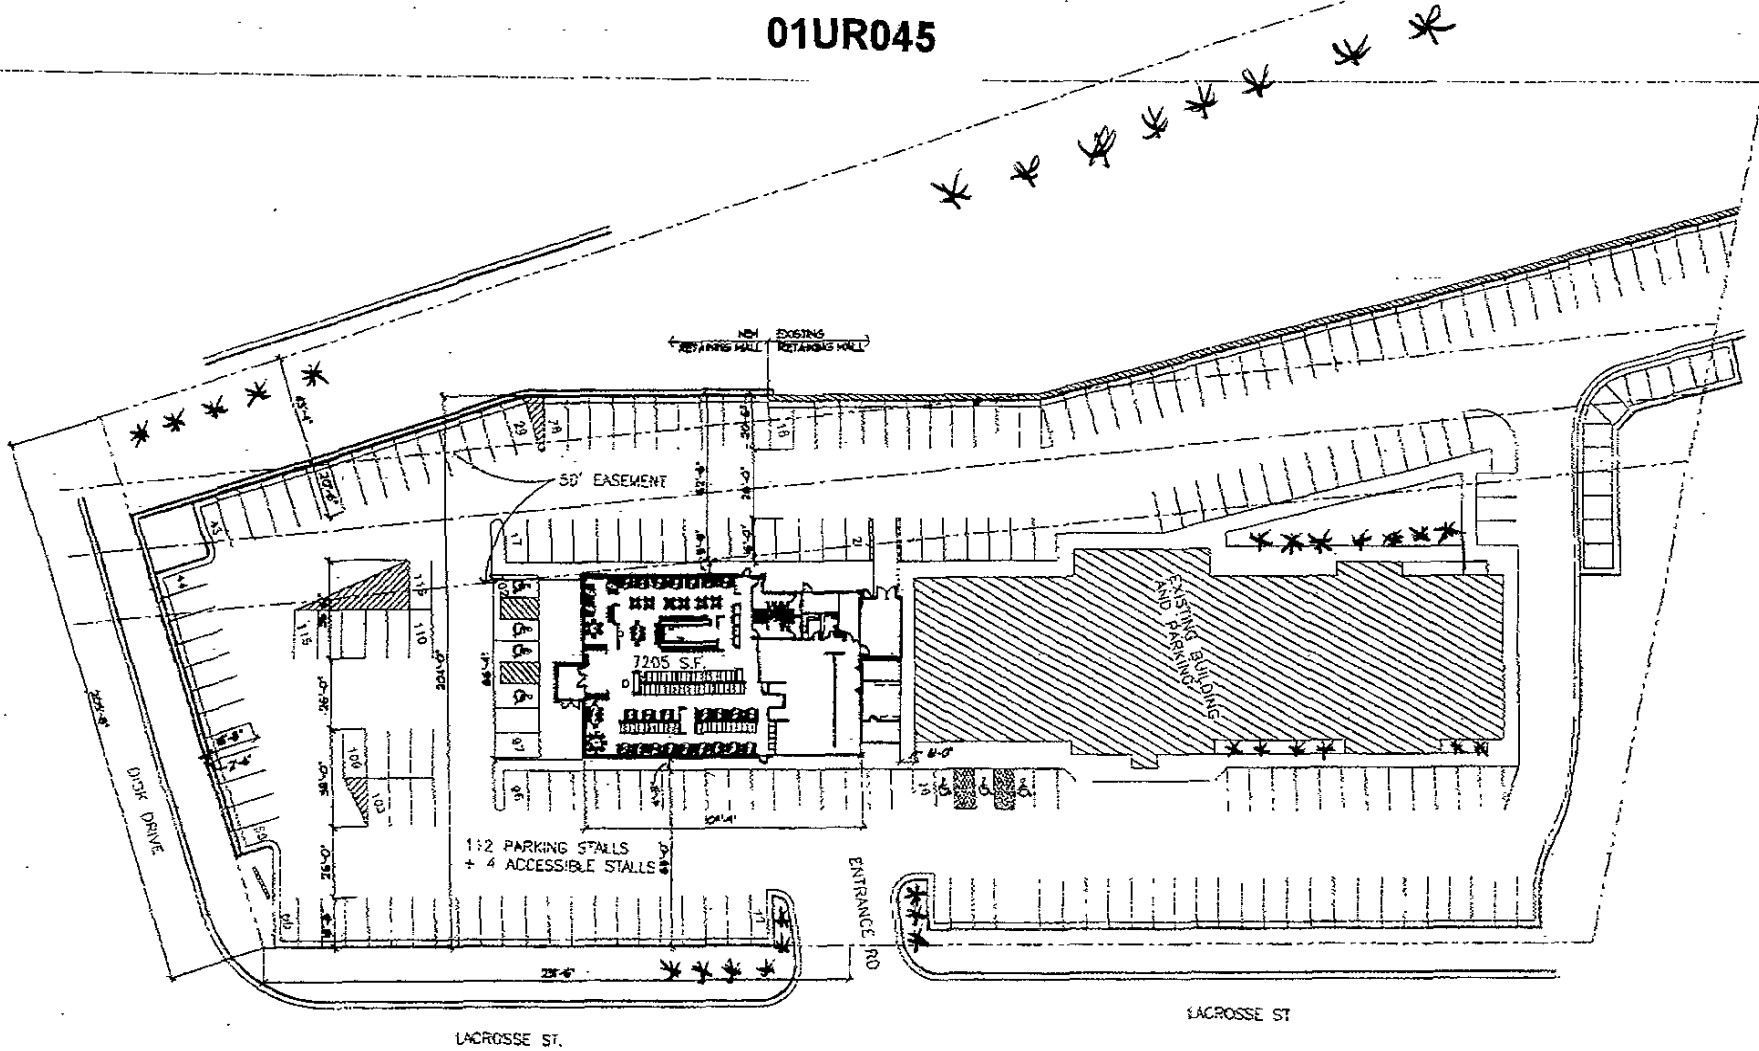

01UR045

TGIFRIDAYS SITE STUDY-RAPID CITY, SD

3-8-01  
5-9-01  
5-15-01

TRUMAN HOWELL ARCHITECTS & ASSOCIATES, INC.  
17815 HUTCHINS DRIVE MINNETONKA, MN 55345  
PHONE: 952-401-7889 FAX: 952-401-7918

PRELIMINARY SITE PLAN FROM DRAWINGS PROVIDED BY  
DREAM DESIGN INTERNATIONAL, INC. -VERIFY ALL  
PROPERTY LINES - NOT FOR CONSTRUCTION