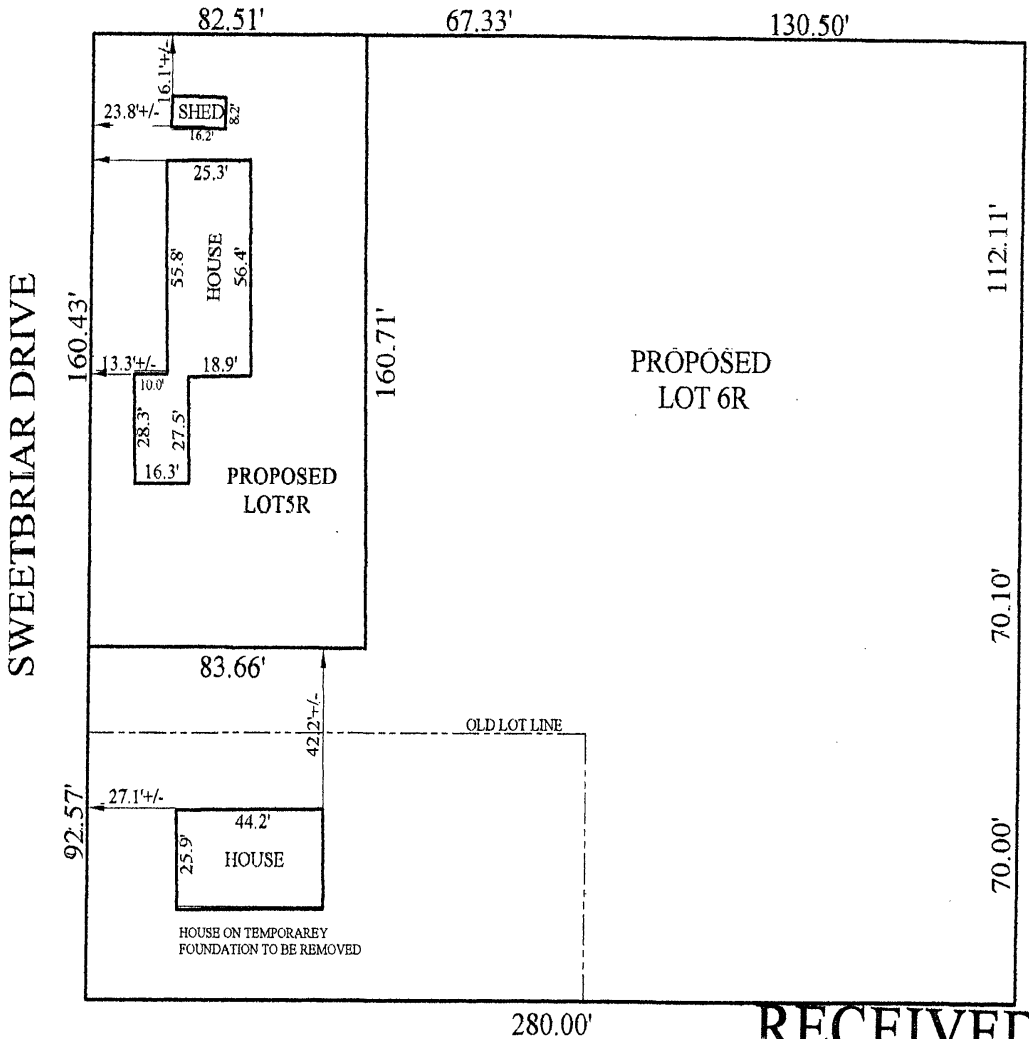

# POLENZ LAND SURVEYING

3412 Meadowbrook Drive, Rapid City, SD 57702

Phone: 605-342-6155 Fax: 605-348-1621

SCALE: 1" = 50'

RECEIVED