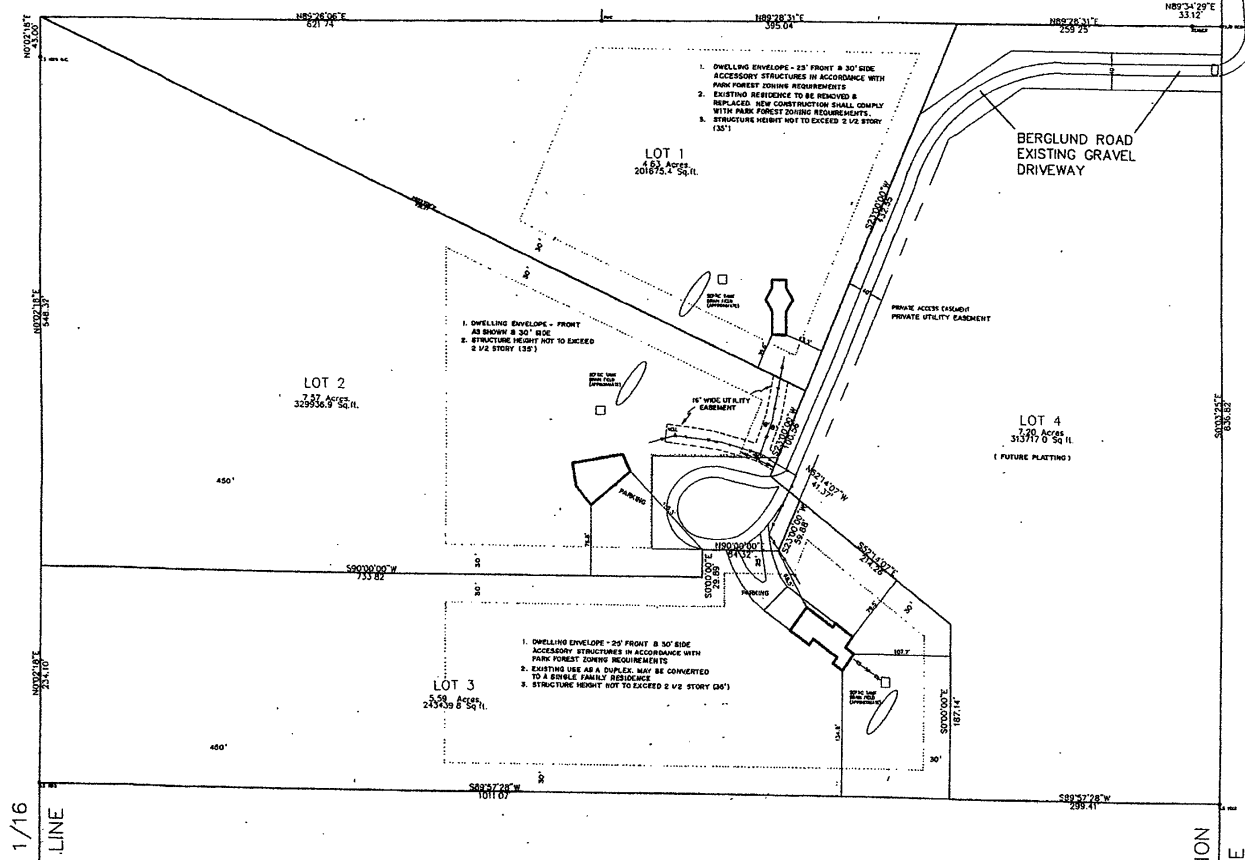

1" = 60'  
(UNREDUCED)

## TRACT 1 KOVARIK SUBDIVISION

FOX DRIVE  
40' ACCESS  
OF RECORD

1/4 LINE

SODAK GAMING

1/16  
LINE

SECTION  
LINE