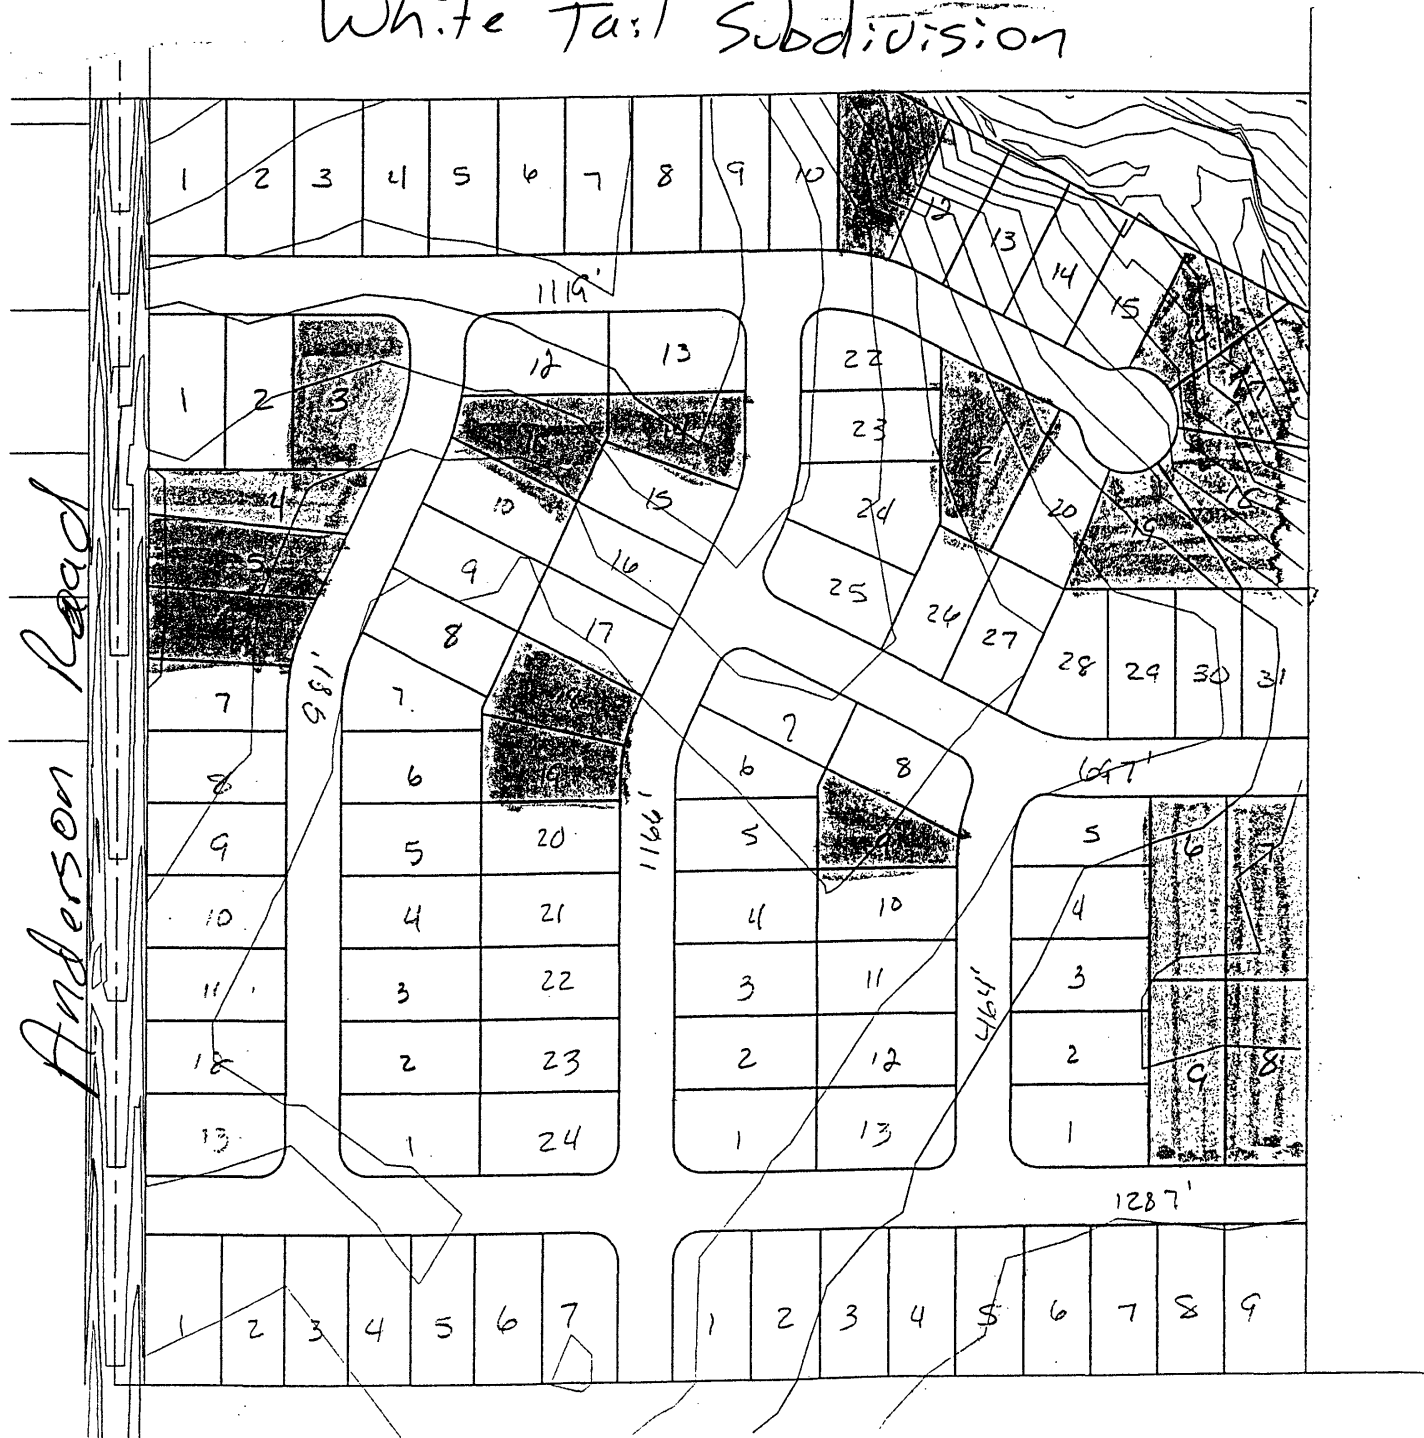

White Tail Subdivision

106 Lots

Playground on site.

00PL122

PARADISE ESTATES SUB. PLAT OF
 TRACTS 1, 2, 3 & 4