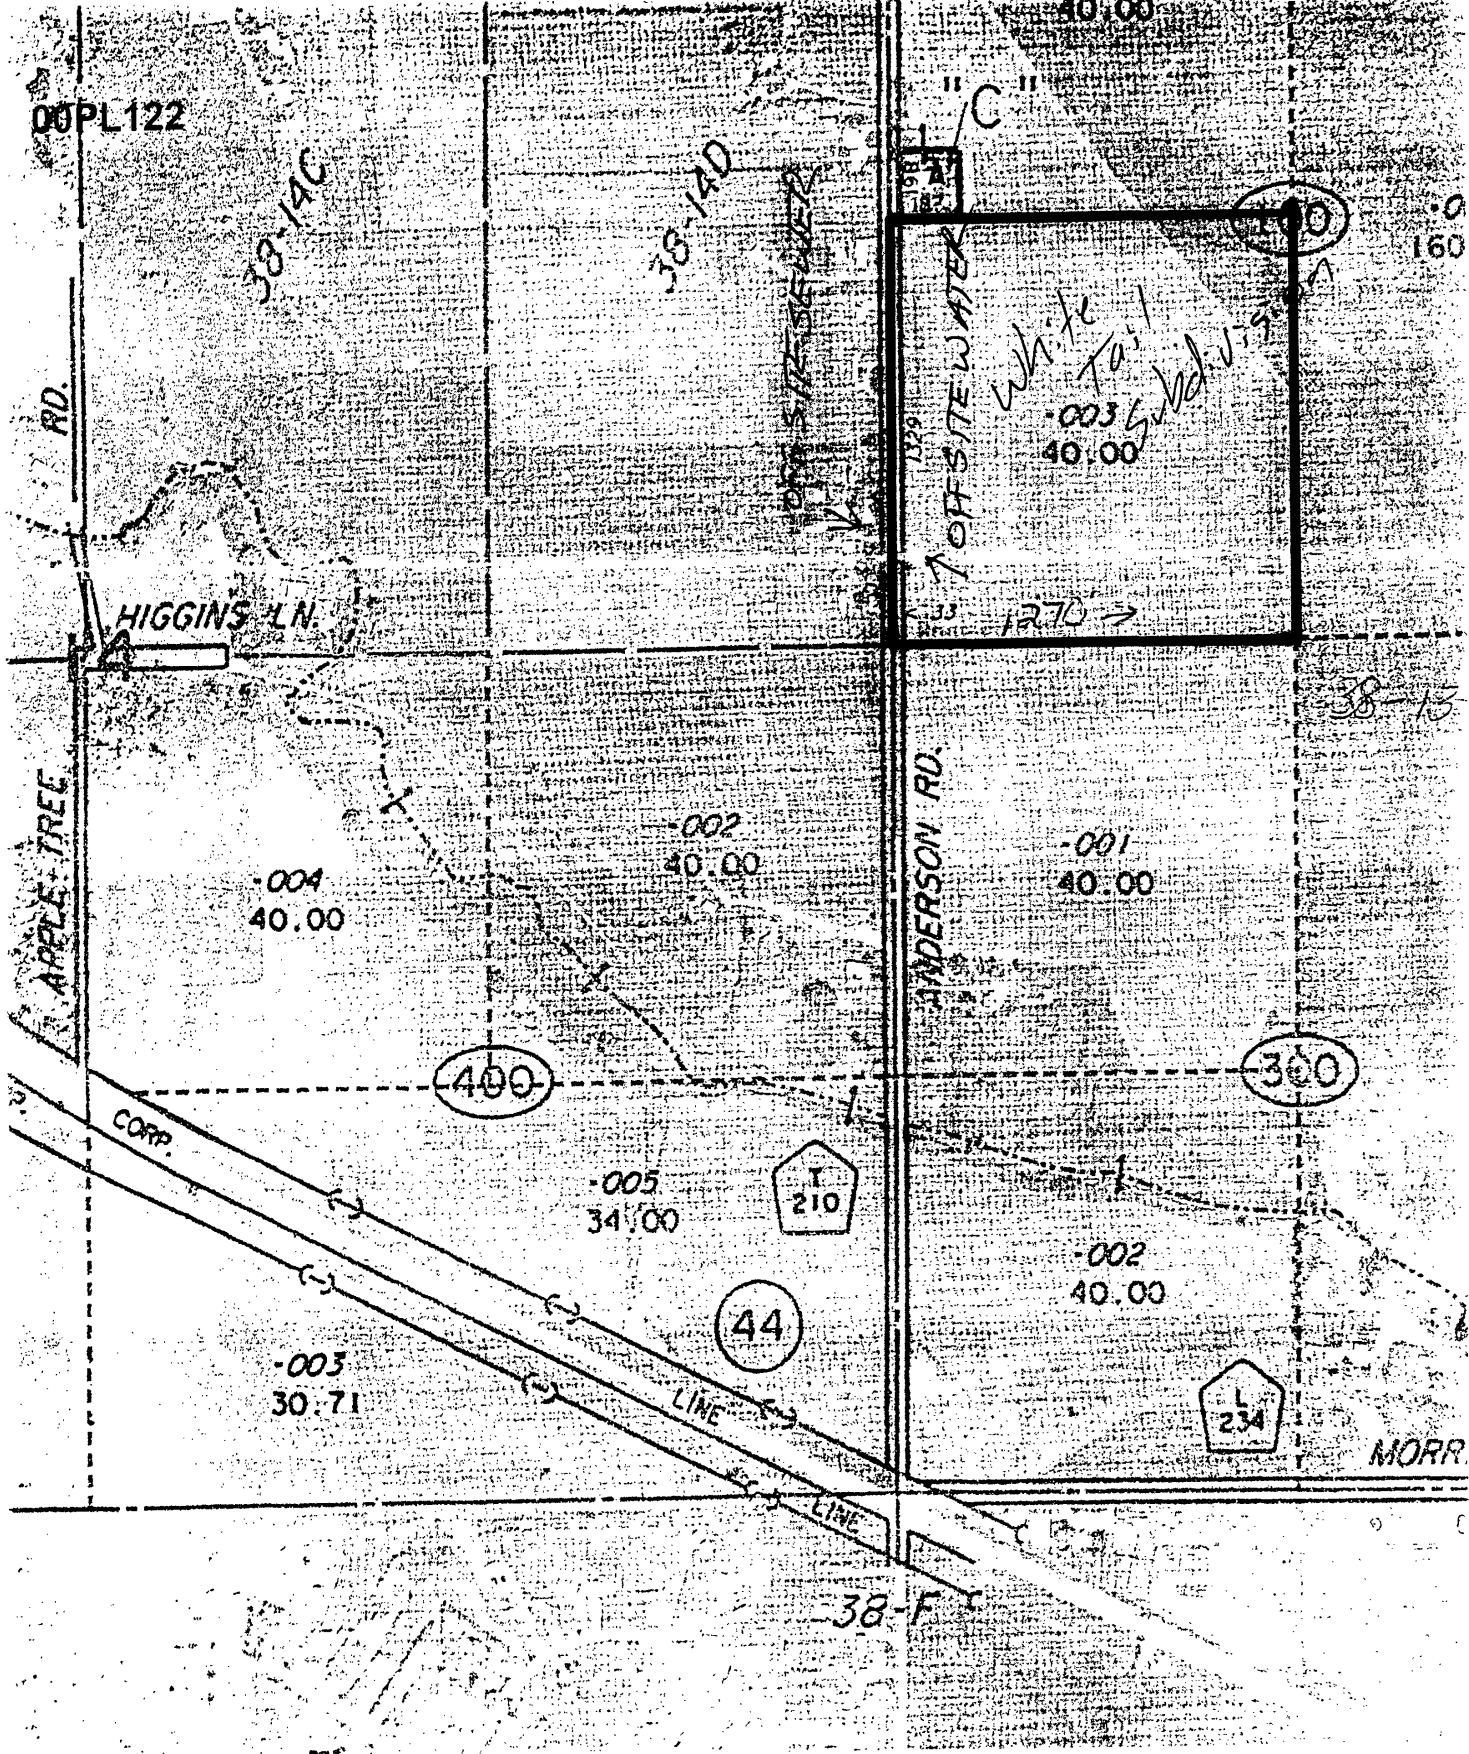

White Tail Subdivision

106 Lots

Playground on site.

00PL122

PARADISE ESTATES SUB. PLAT OF
 TRACTS 1, 2, 3 & 4