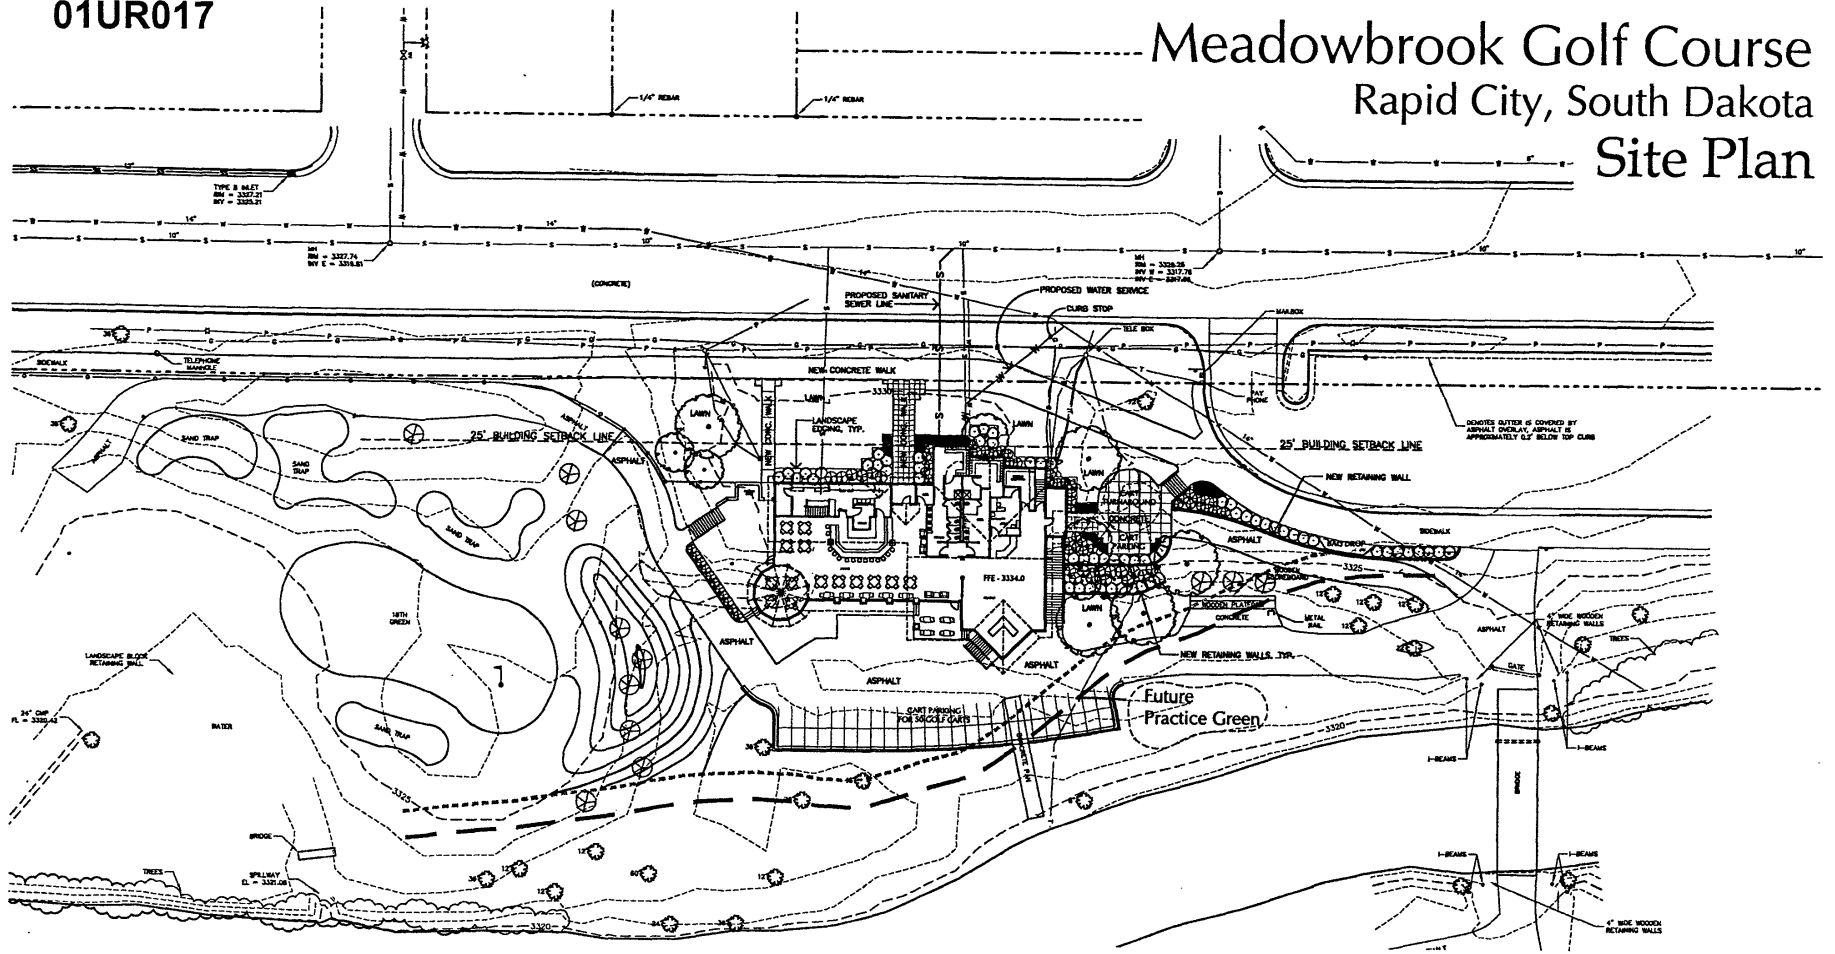

01UR017

Meadowbrook Golf Course Rapid City, South Dakota Site Plan

Rapid Creek

RECEIVED

MAR 30 2001

Rapid City
Planning Department

LANDSCAPE LEGEND

- CONIFEROUS SHRUB
- DECIDUOUS SHRUB
- DECIDUOUS TREE
- PERENNIAL BEDS

Meadowbrook
TSP Golf Course Clubhouse