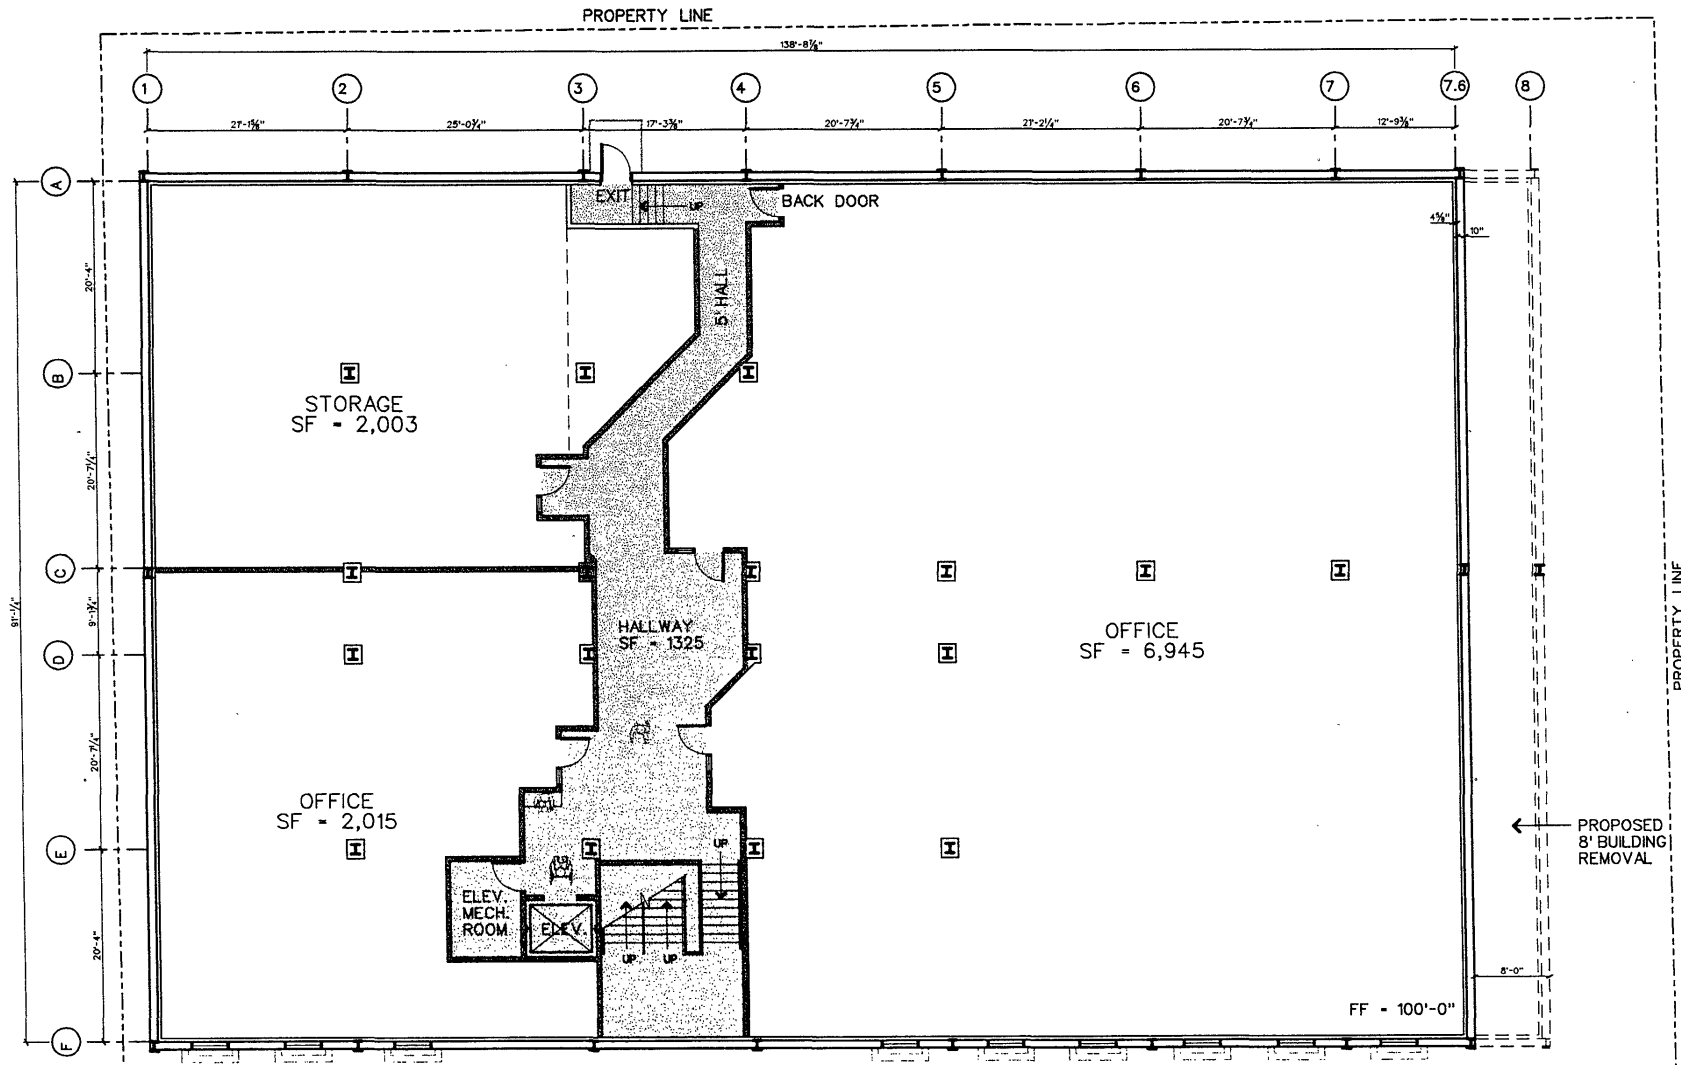

RECEIVED
 APR 05 2001
 Rapid City
 Planning Department

UPPER LEVEL

CANYON LAKE
 PARK LLC

PRELIMINARY
 NOT FOR CONSTRUCTION

RECEIVED

APR 05 2001
Rapid City
Planning Department

LOWER LEVEL

SCALE: 1" = 20'-0"