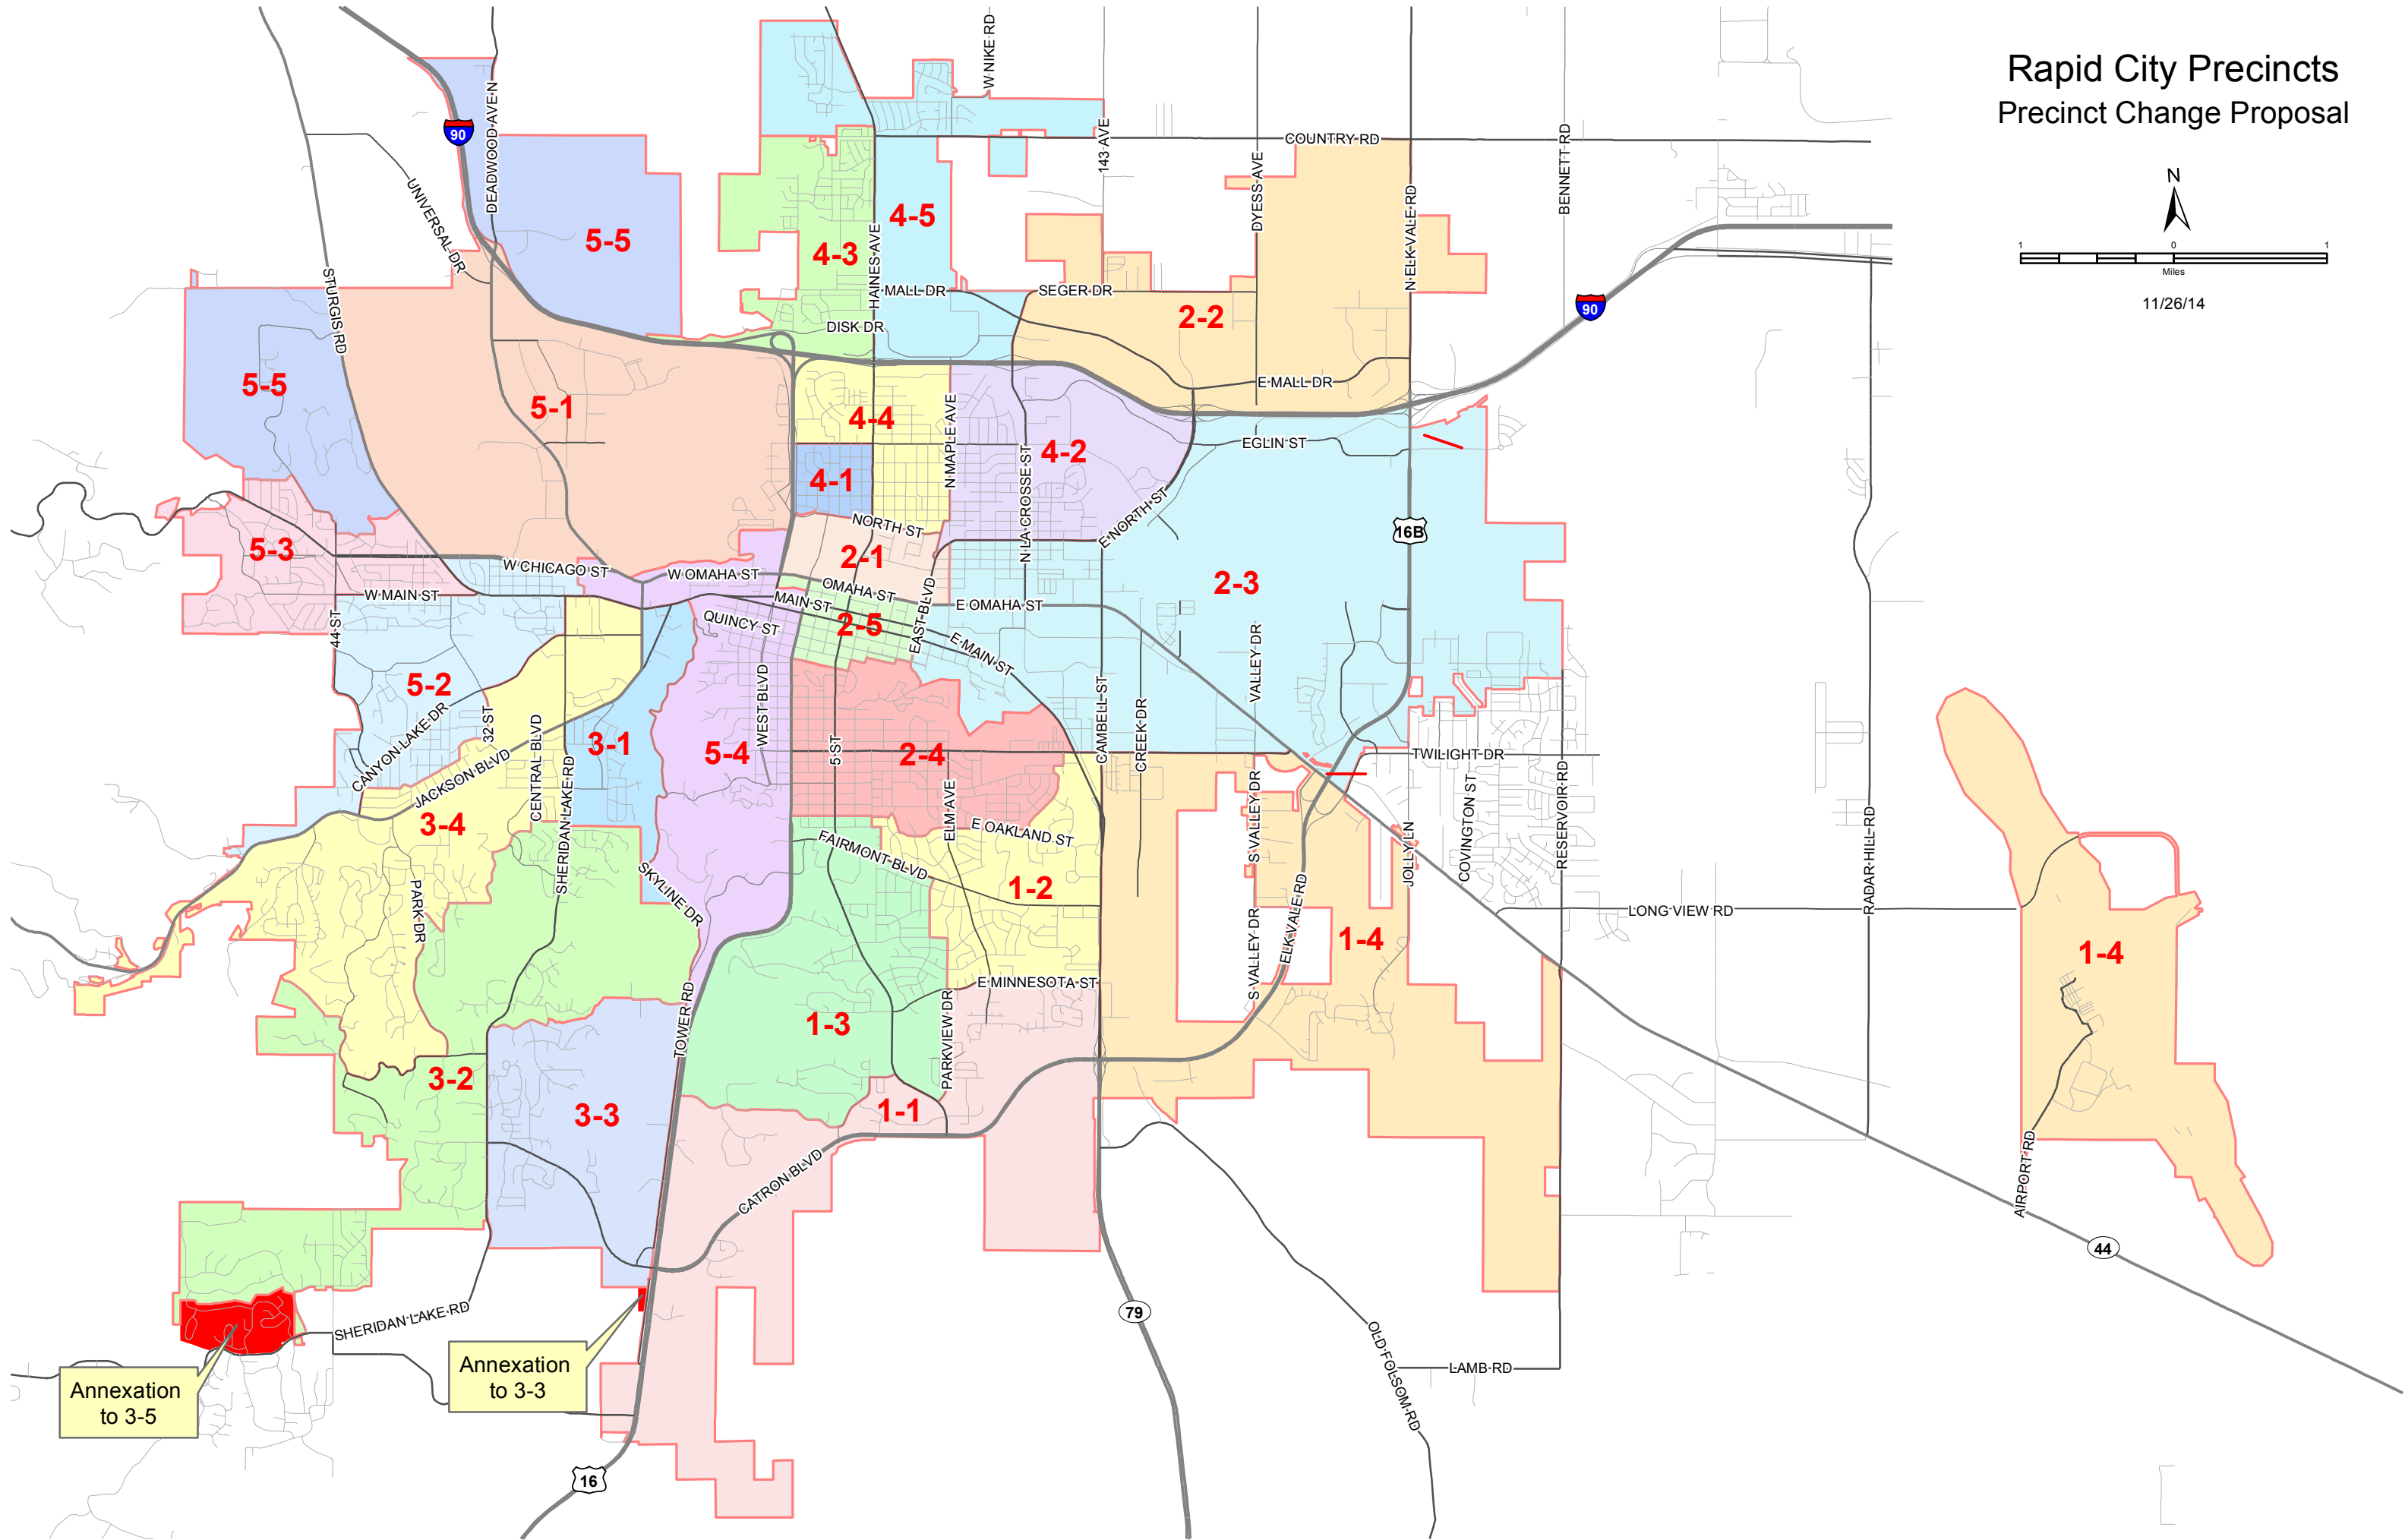

Rapid City Precincts Precinct Change Proposal

11/26/14

Annexation
to 3-5

Annexation
to 3-3

16

79

44