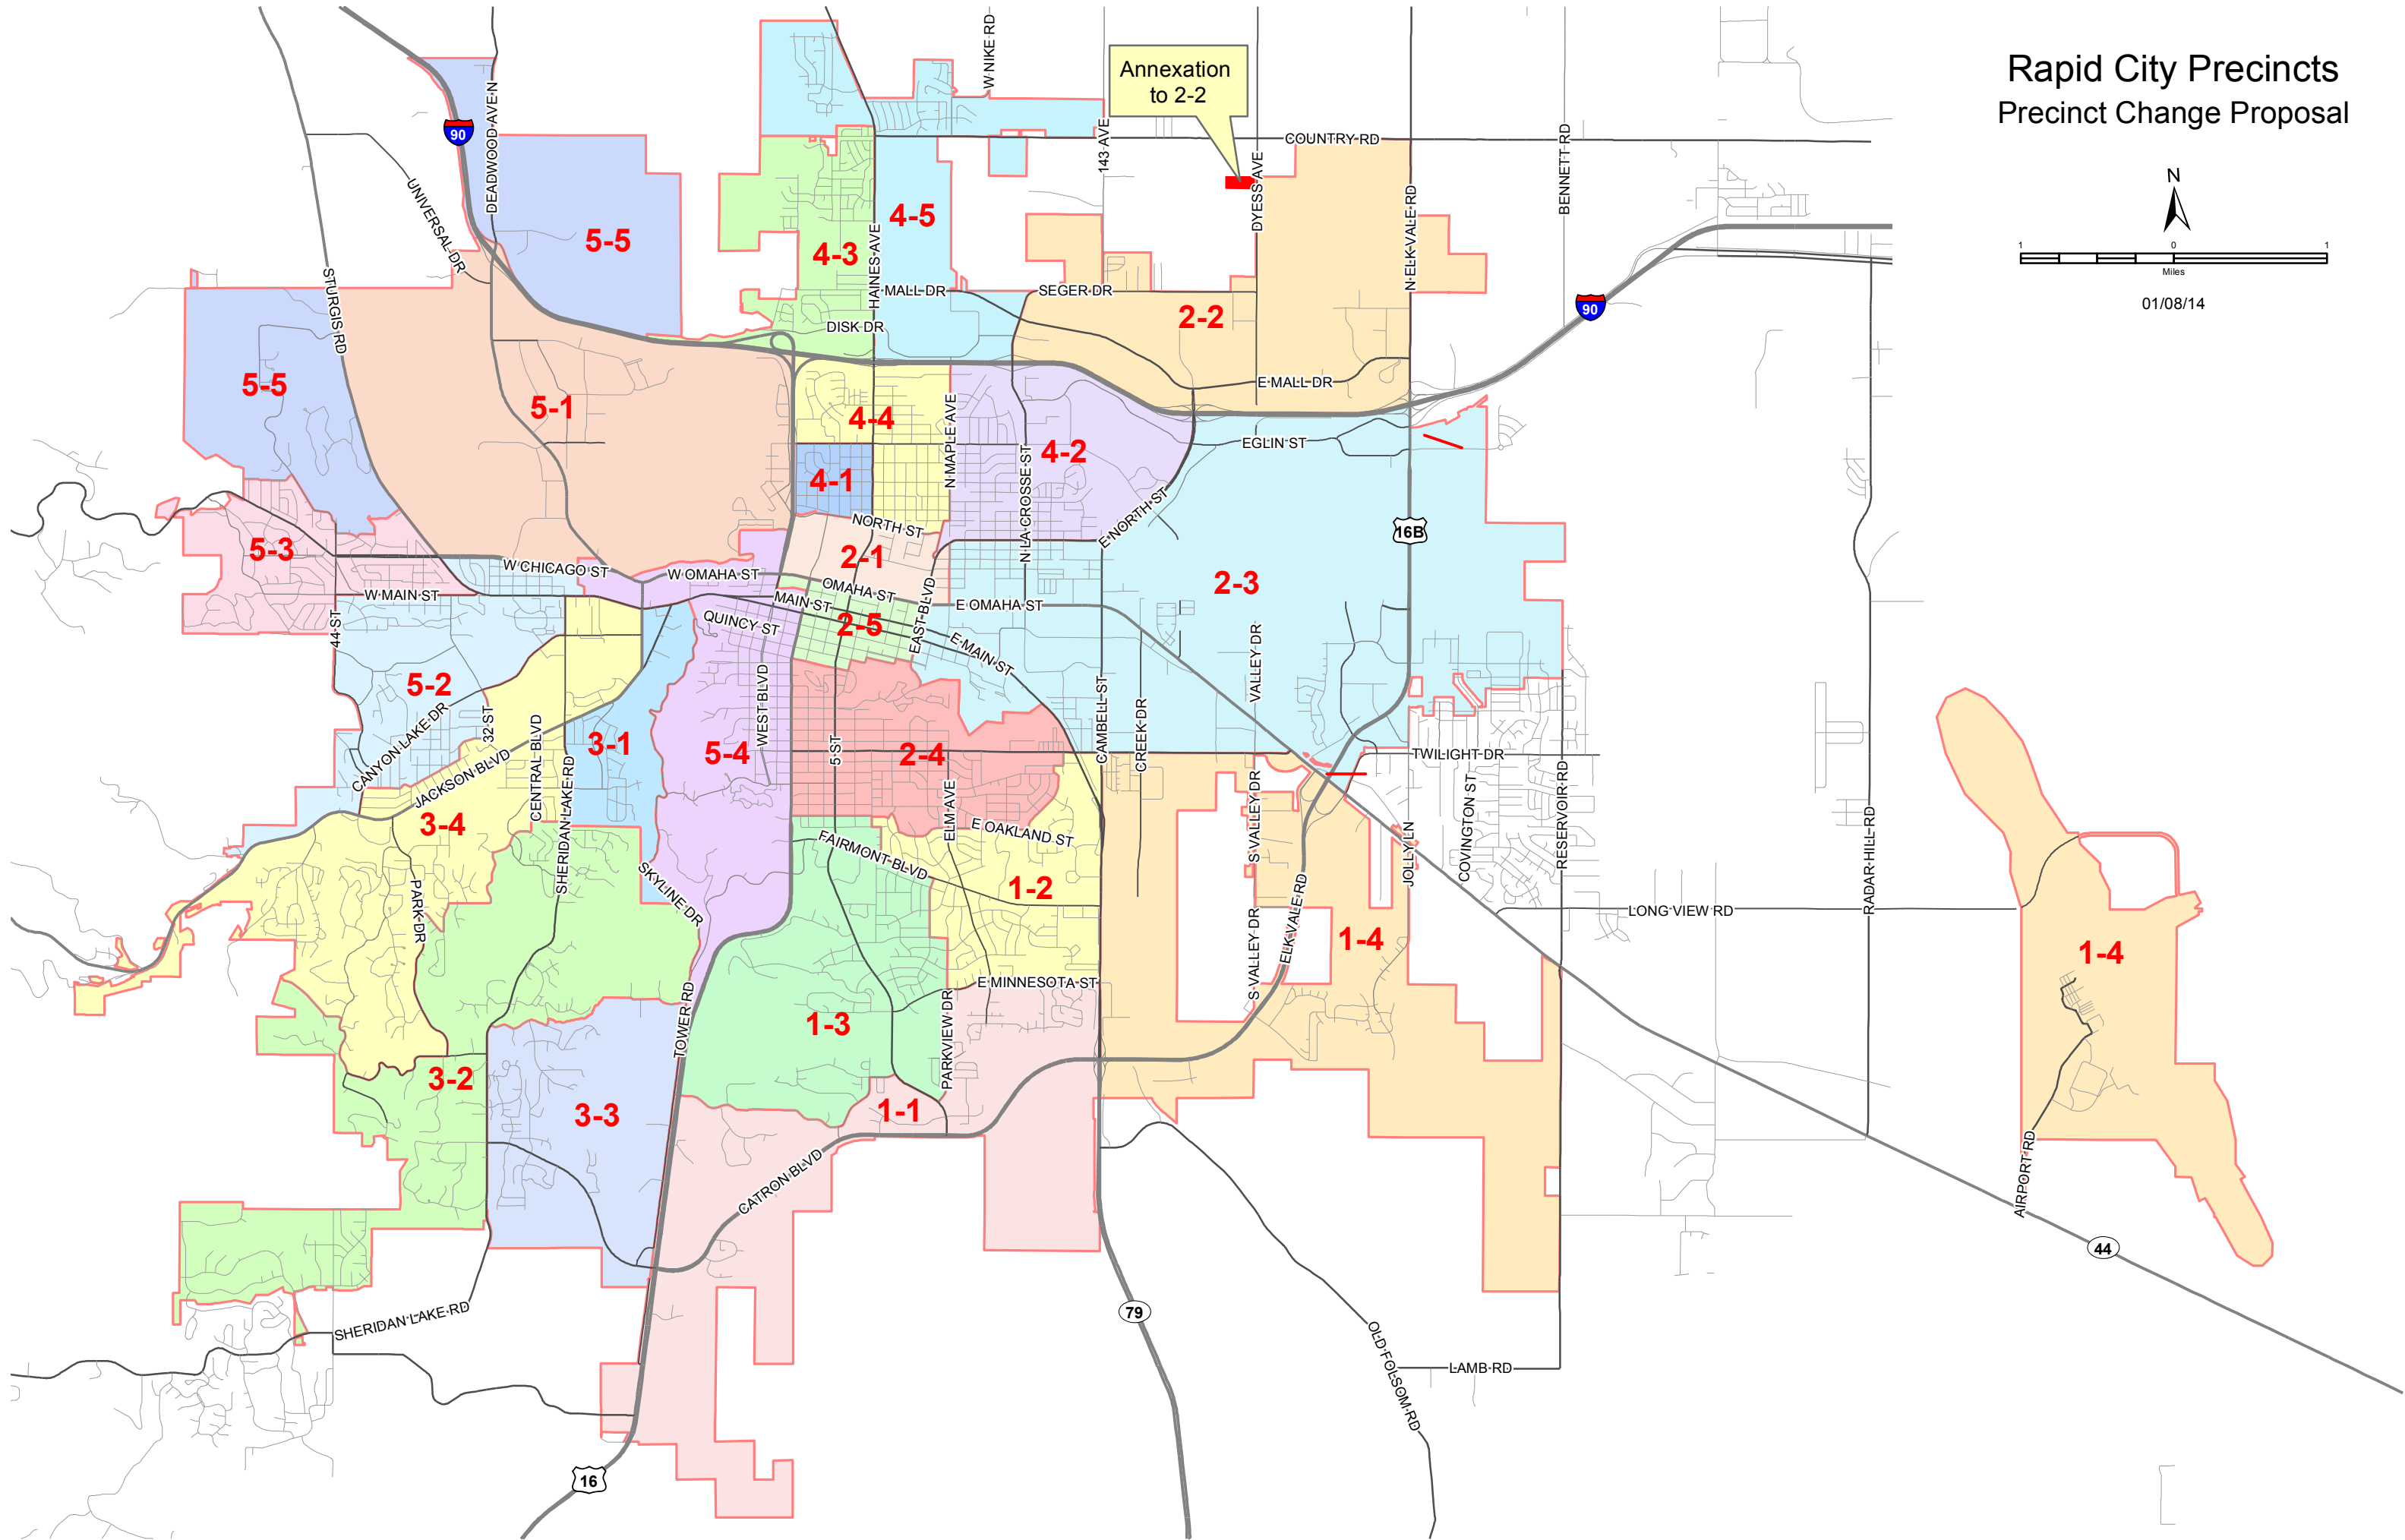

# Rapid City Precincts Precinct Change Proposal

01/08/14

Annexation  
to 2-2

44

79

16

16B

90

90