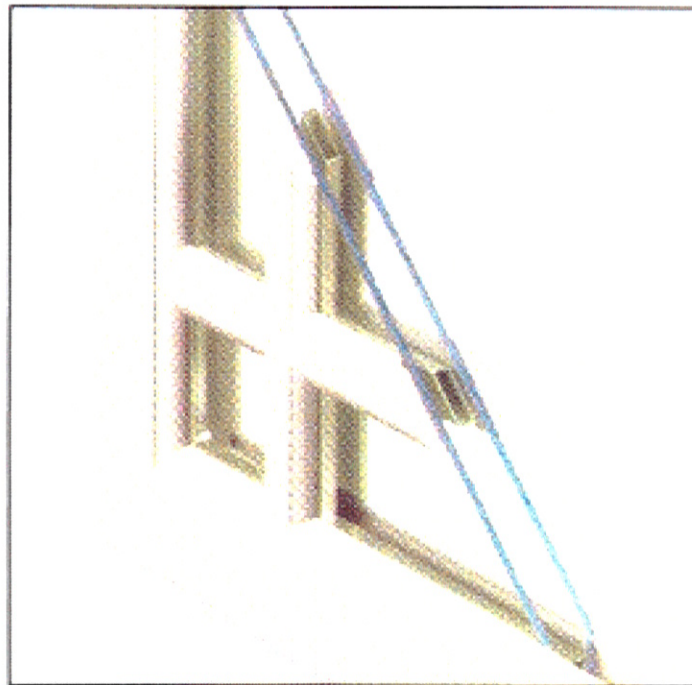

Chris Albers 341.6352
 1:30 p.m.

ATTN: Katherine Palmer
 605-394-6636

EXISTING OPENING
 goal is not to change interior or exterior trim
 will match exterior trim exactly the same
 → New window will come as one full unit

NEW WINDOW WILL BE SAME EXCEPT 36" WIDE -

- HEIGHT WILL REMAIN THE SAME.
- GRILL PLACEMENT WILL REMAIN THE SAME
- MOULDING/TRIM WILL REMAIN

920 St. James - Adjustment to window opening.

Grilles-Between-the-Glass