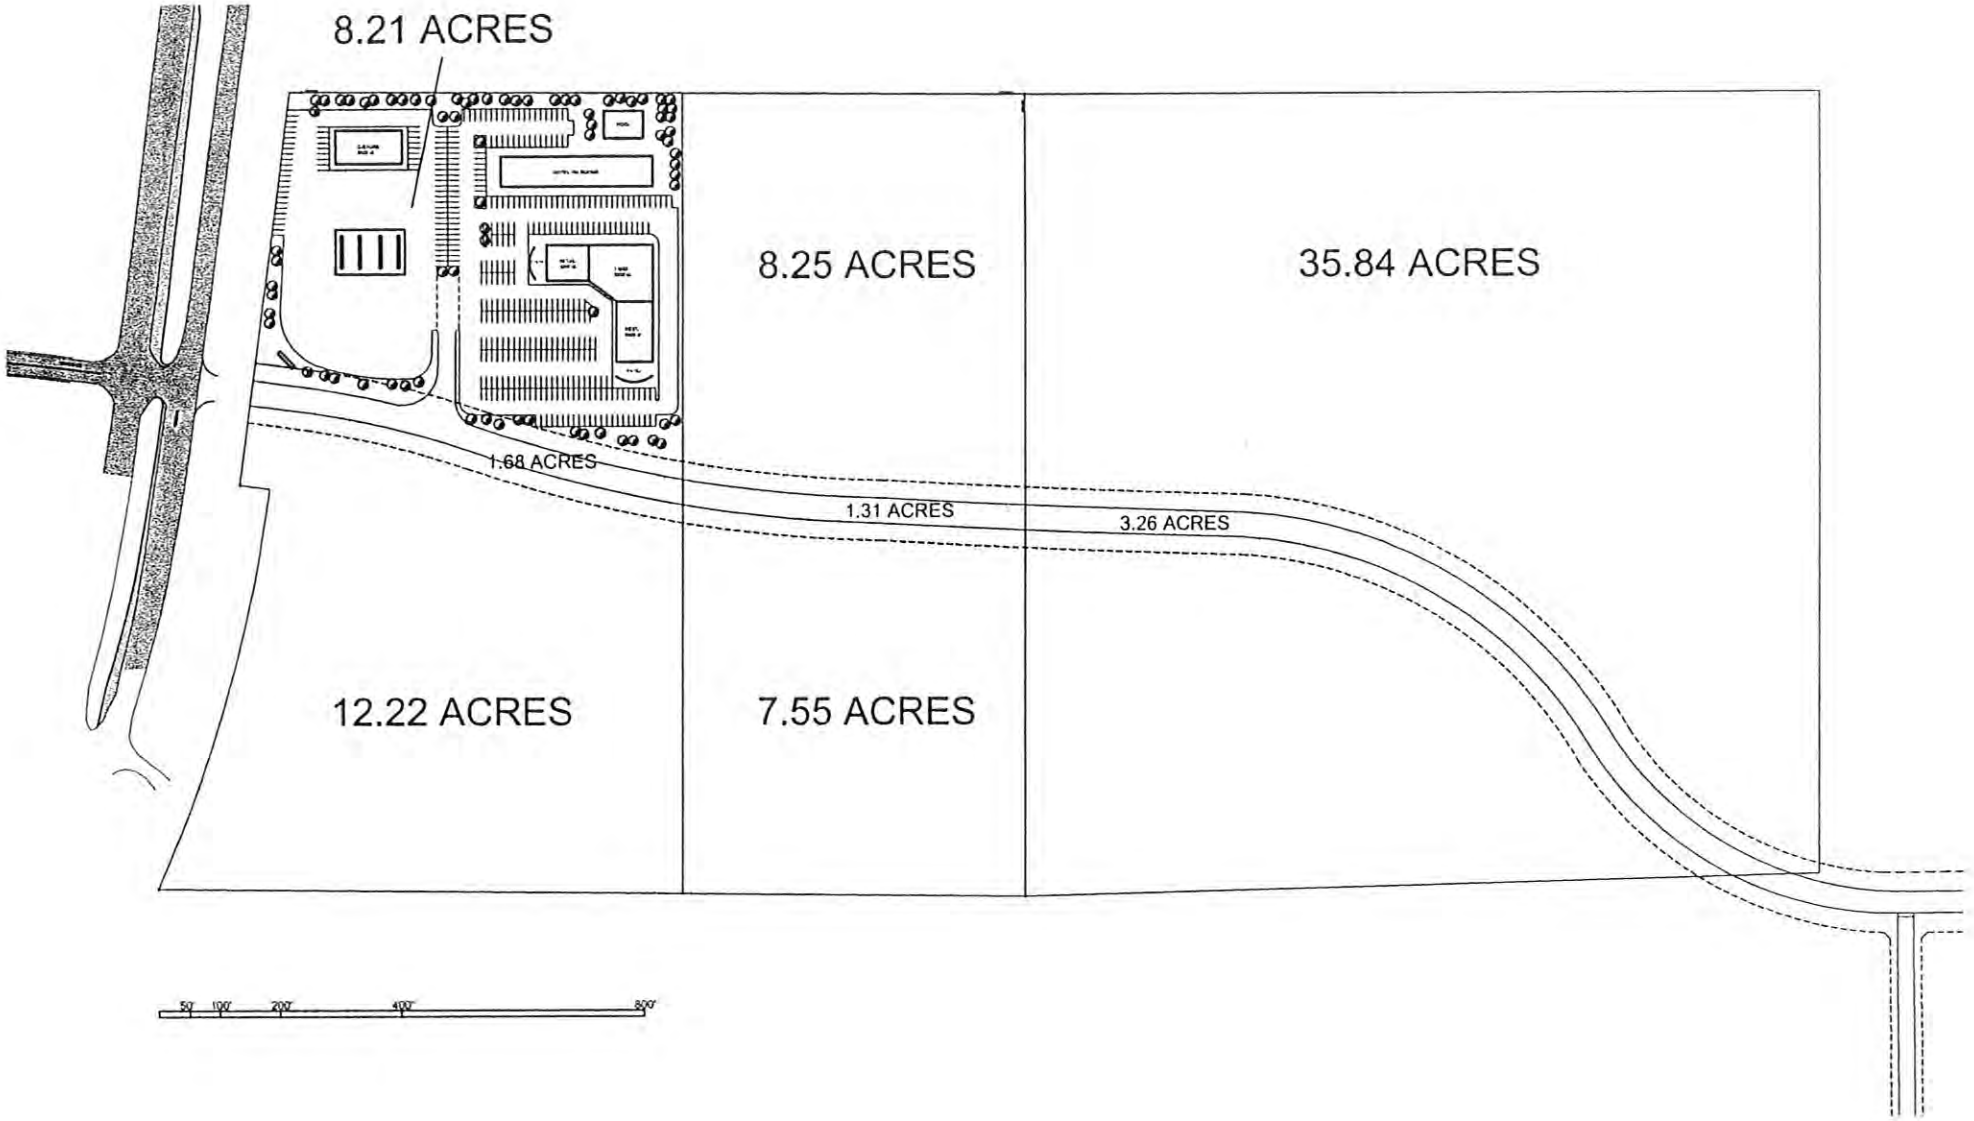

9

Conceptual

Drawings

Maps

Hagg Development: Highway 16 South
 Rapid City, South Dakota
 October 11, 2010

HAGG PROPERTY

CHURCH PROPERTY

PROPOSED ROAD

8.21 ACRES

8.25 ACRES

35.84 ACRES

12.22 ACRES

7.55 ACRES

1.68 ACRES

1.31 ACRES

3.26 ACRES

Highway 16: Phase I
Rapid City, South Dakota
October 27, 2010

Highway 16: Phase I
Rapid City, South Dakota
October 27, 2010