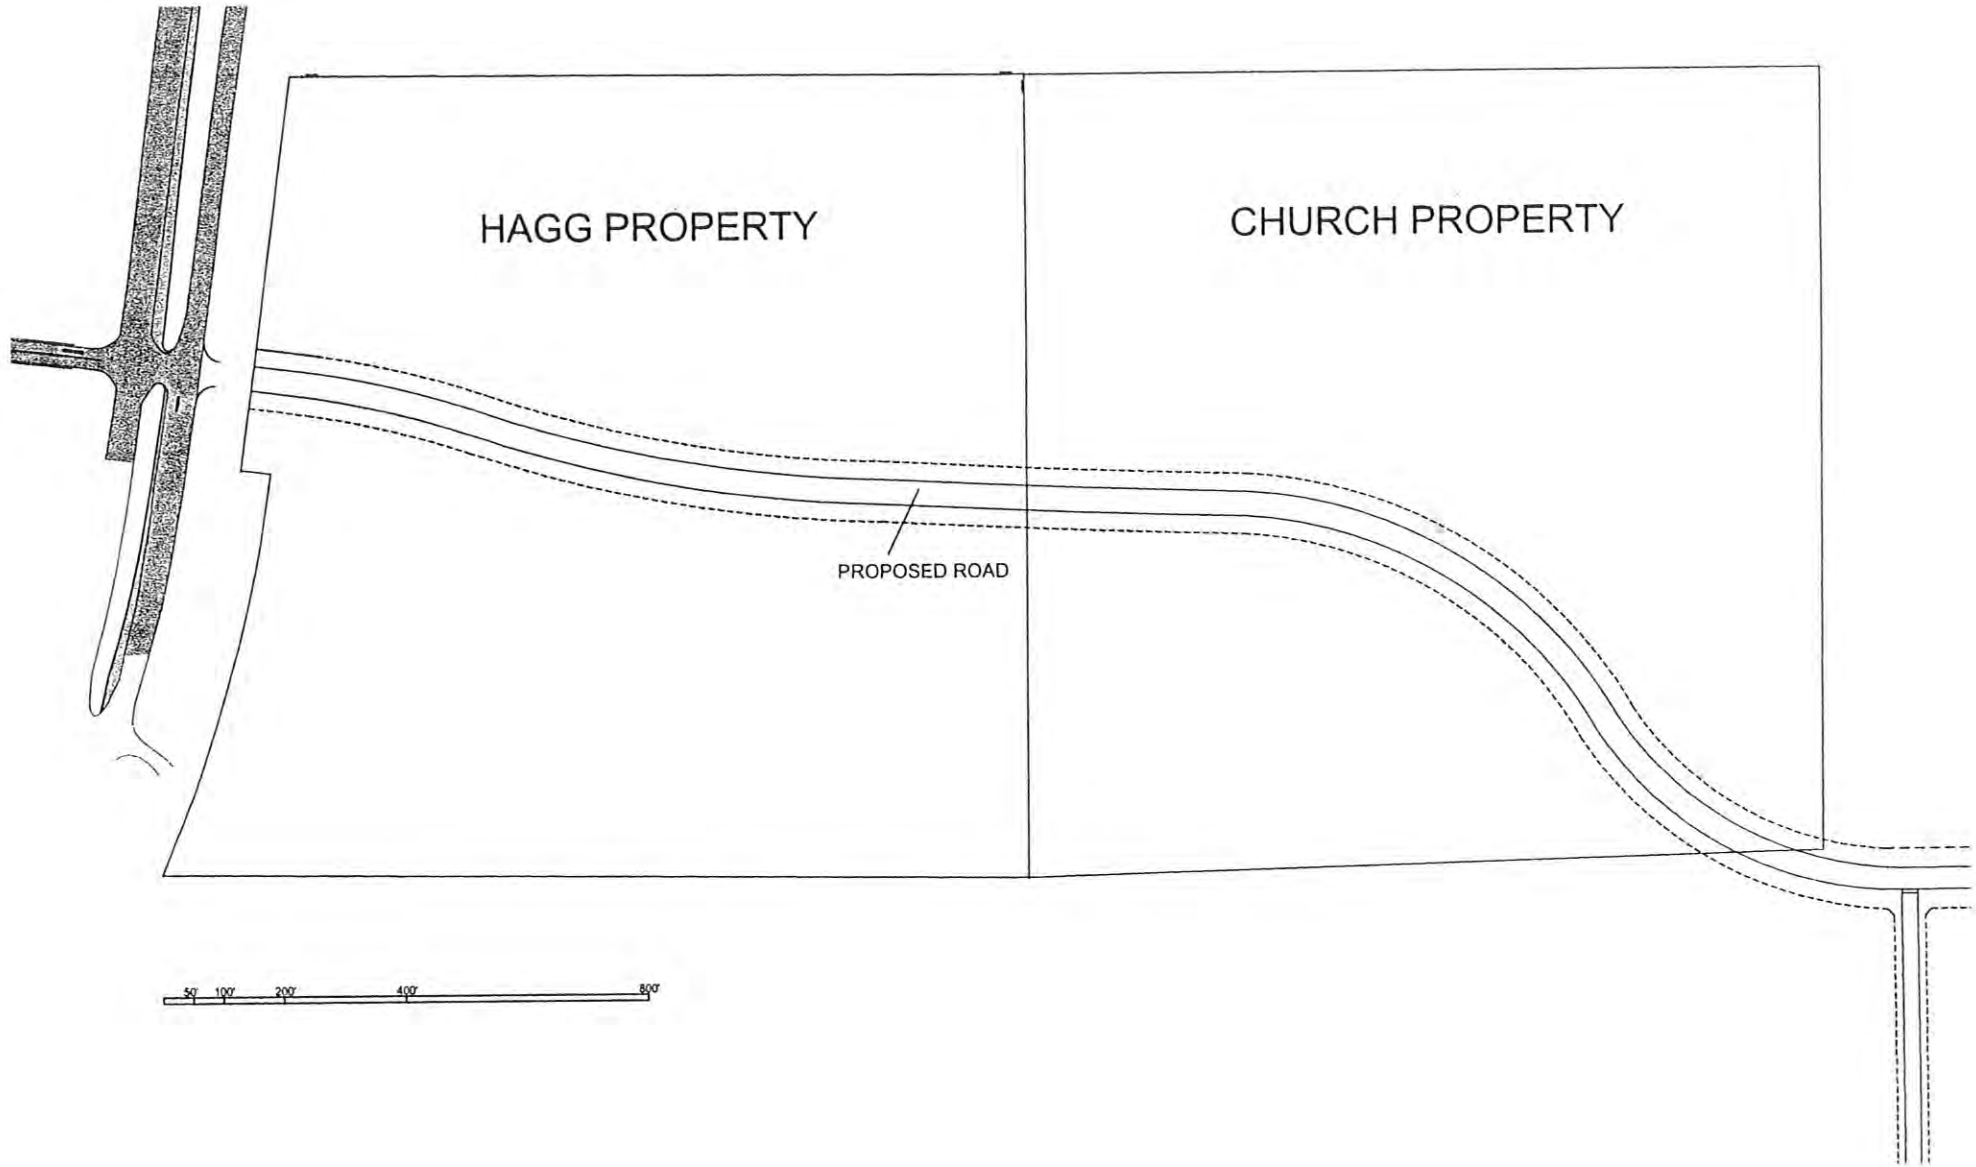

9

Conceptual

Drawings

Maps

Hagg Development: Highway 16 South
 Rapid City, South Dakota
 October 11, 2010

HAGG PROPERTY

CHURCH PROPERTY

PROPOSED ROAD

8.21 ACRES

8.25 ACRES

35.84 ACRES

12.22 ACRES

7.55 ACRES

1.68 ACRES

1.31 ACRES

3.26 ACRES

Highway 16: Phase I
Rapid City, South Dakota
October 27, 2010

Highway 16: Phase I
Rapid City, South Dakota
October 27, 2010