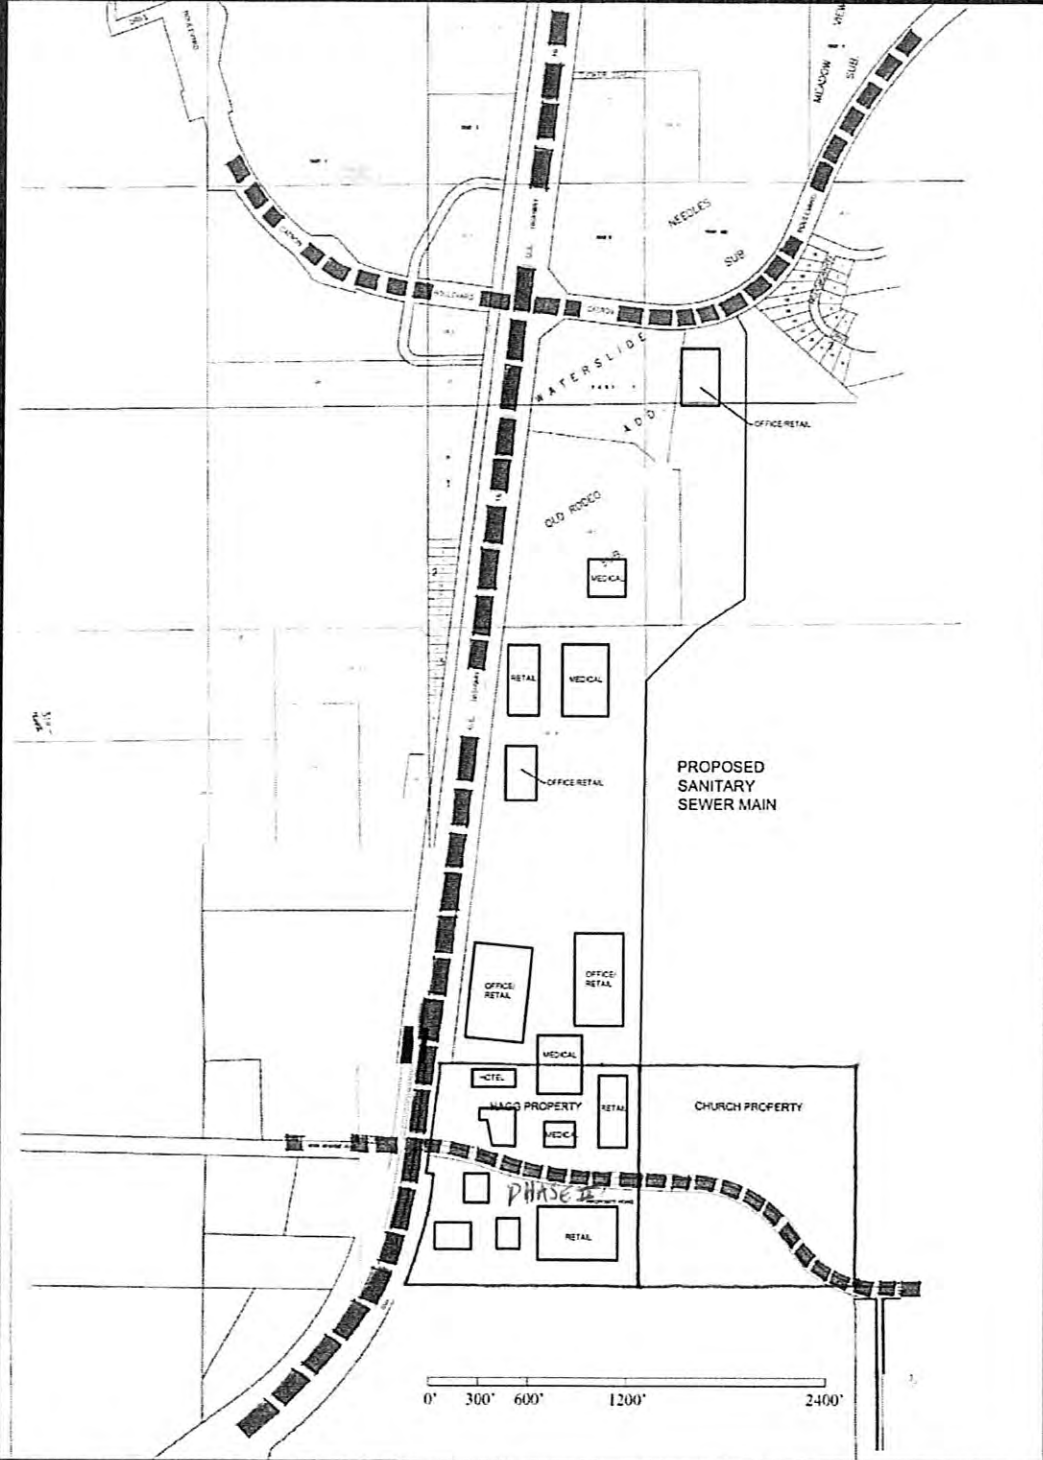

9

Conceptual

Drawings

Maps

Hagg Development: Highway 16 South
 Rapid City, South Dakota
 October 11, 2010

HAGG PROPERTY

CHURCH PROPERTY

PROPOSED ROAD

8.21 ACRES

8.25 ACRES

35.84 ACRES

12.22 ACRES

7.55 ACRES

1.68 ACRES

1.31 ACRES

3.26 ACRES

Highway 16: Phase I
Rapid City, South Dakota
October 27, 2010

Highway 16: Phase I
Rapid City, South Dakota
October 27, 2010