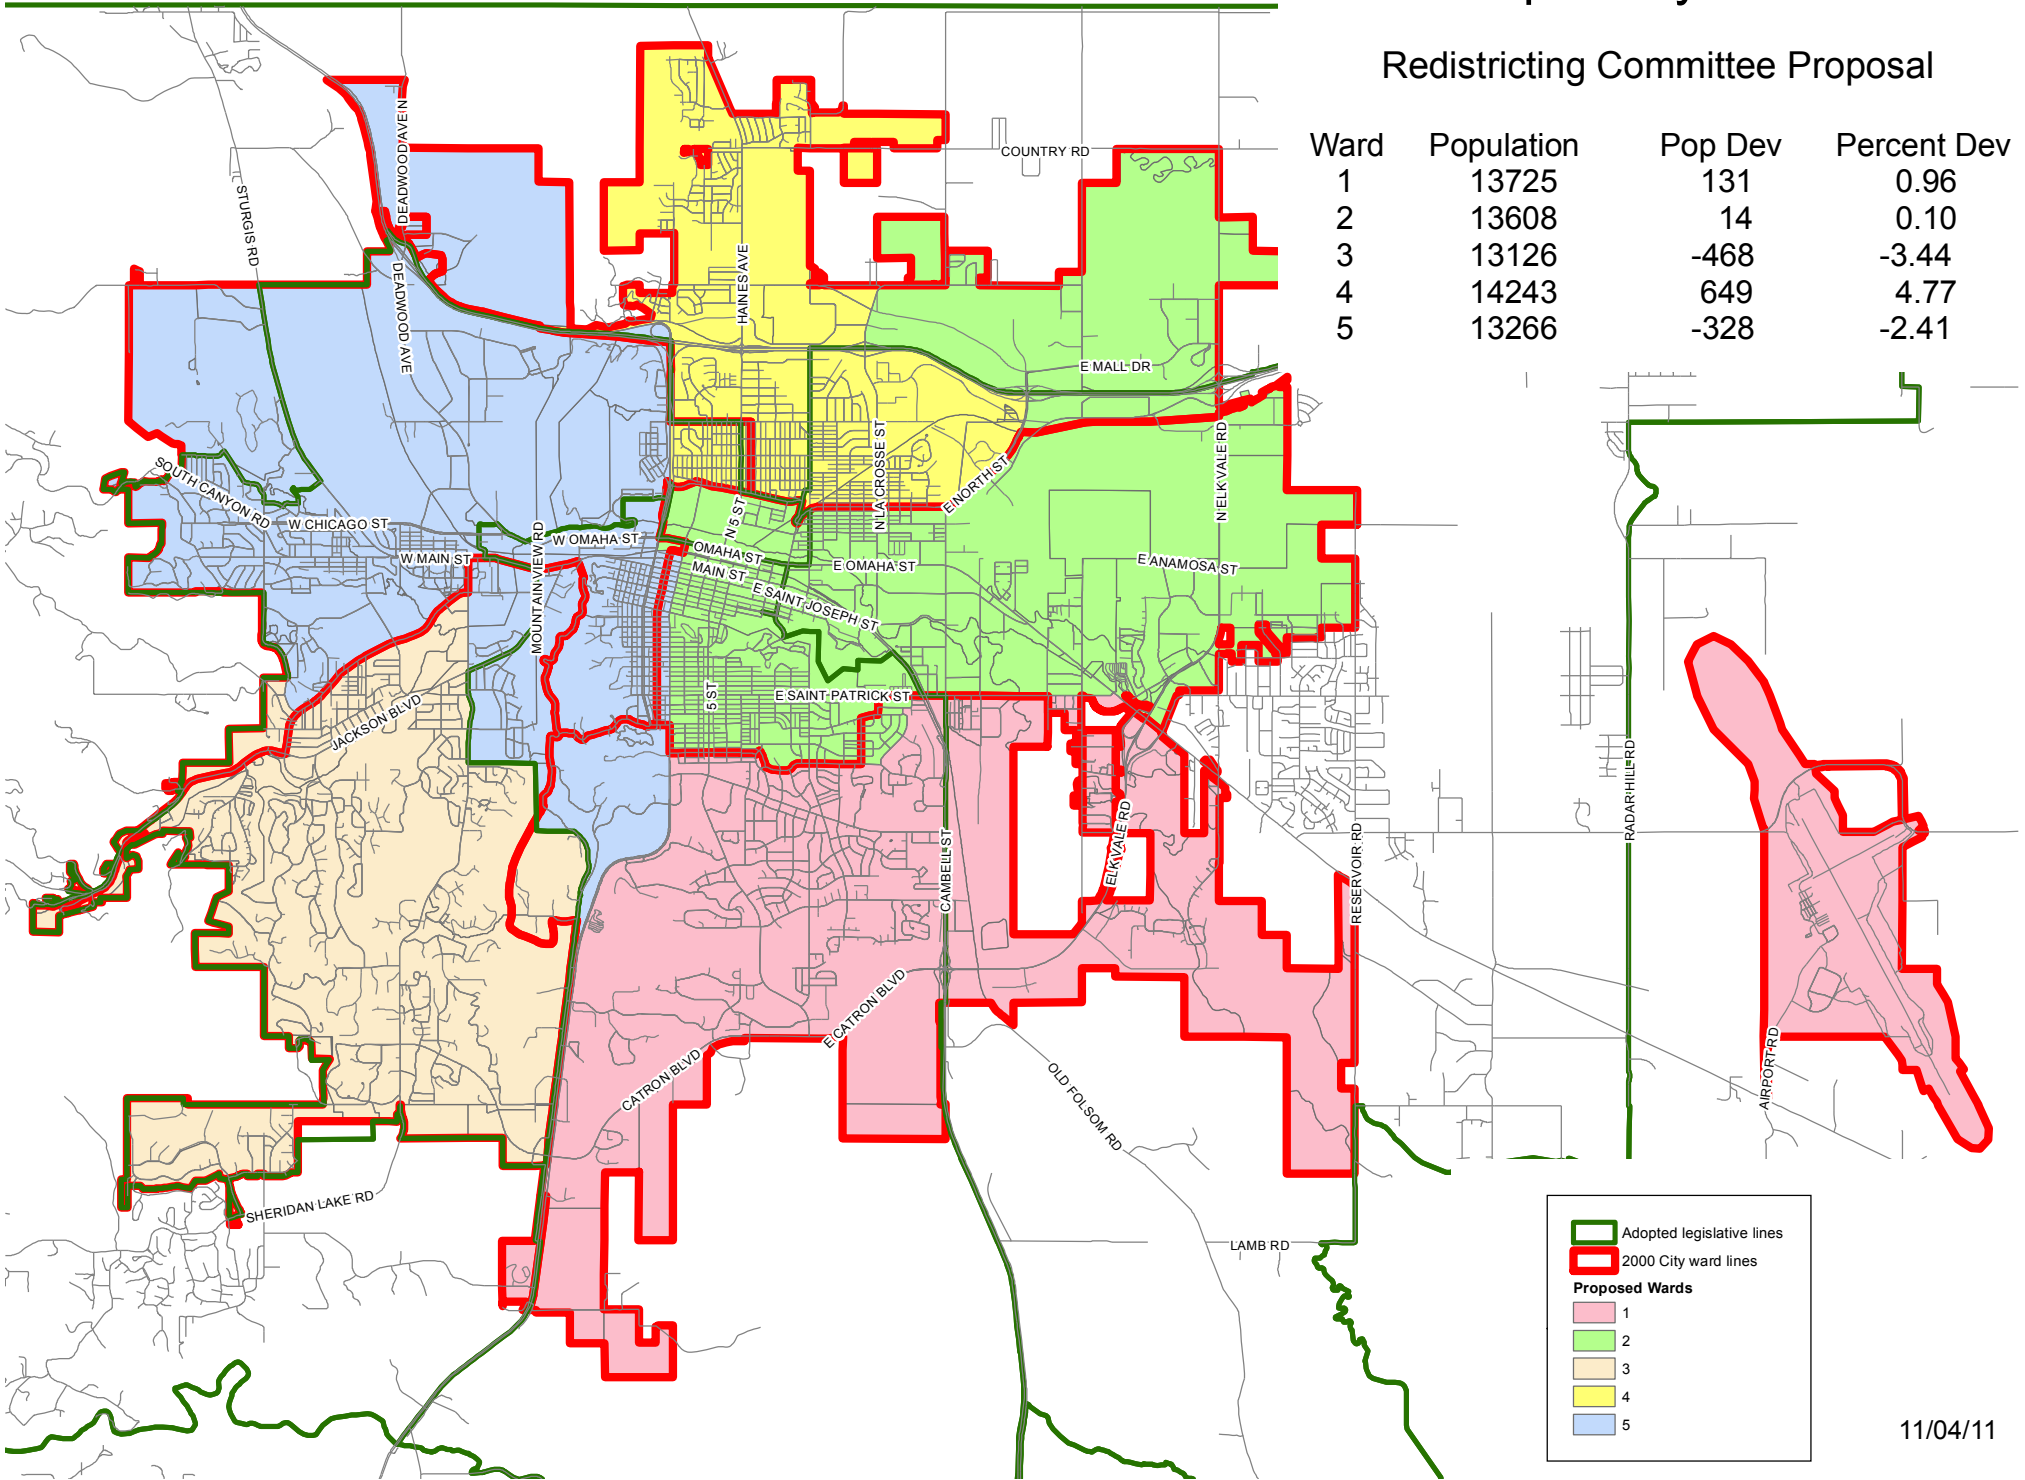

Rapid City Wards

Redistricting Committee Proposal

Ward	Population	Pop Dev	Percent Dev
1	13725	131	0.96
2	13608	14	0.10
3	13126	-468	-3.44
4	14243	649	4.77
5	13266	-328	-2.41

— Adopted legislative lines
— 2000 City ward lines
Proposed Wards
 1
 2
 3
 4
 5