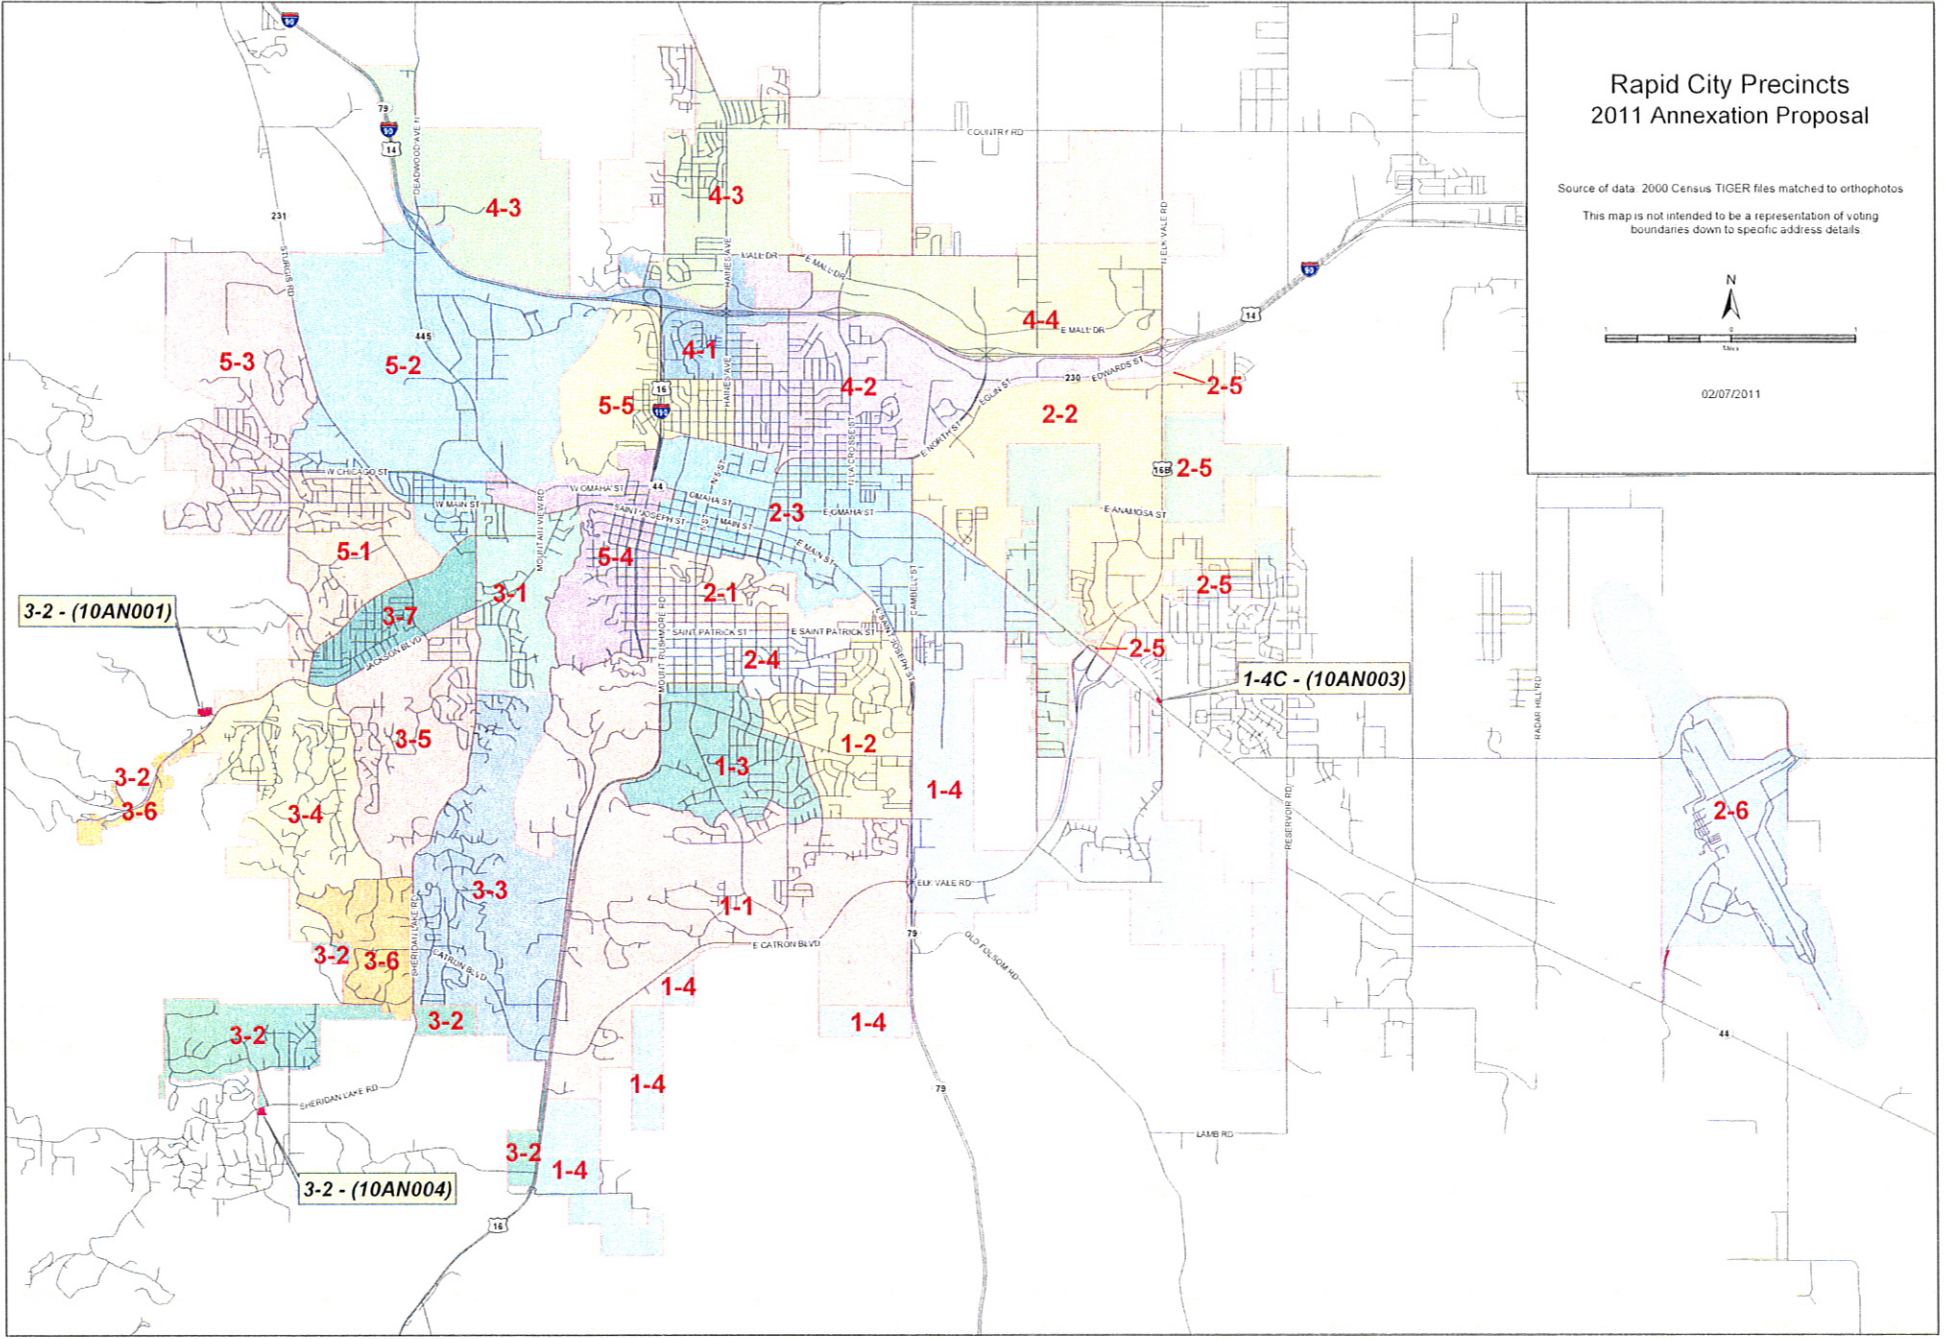

Rapid City Precincts 2011 Annexation Proposal

Source of data: 2000 Census TIGER files matched to orthophotos
This map is not intended to be a representation of voting
boundaries down to specific address details

02/07/2011

3-2 - (10AN001)

1-4C - (10AN003)

3-2 - (10AN004)