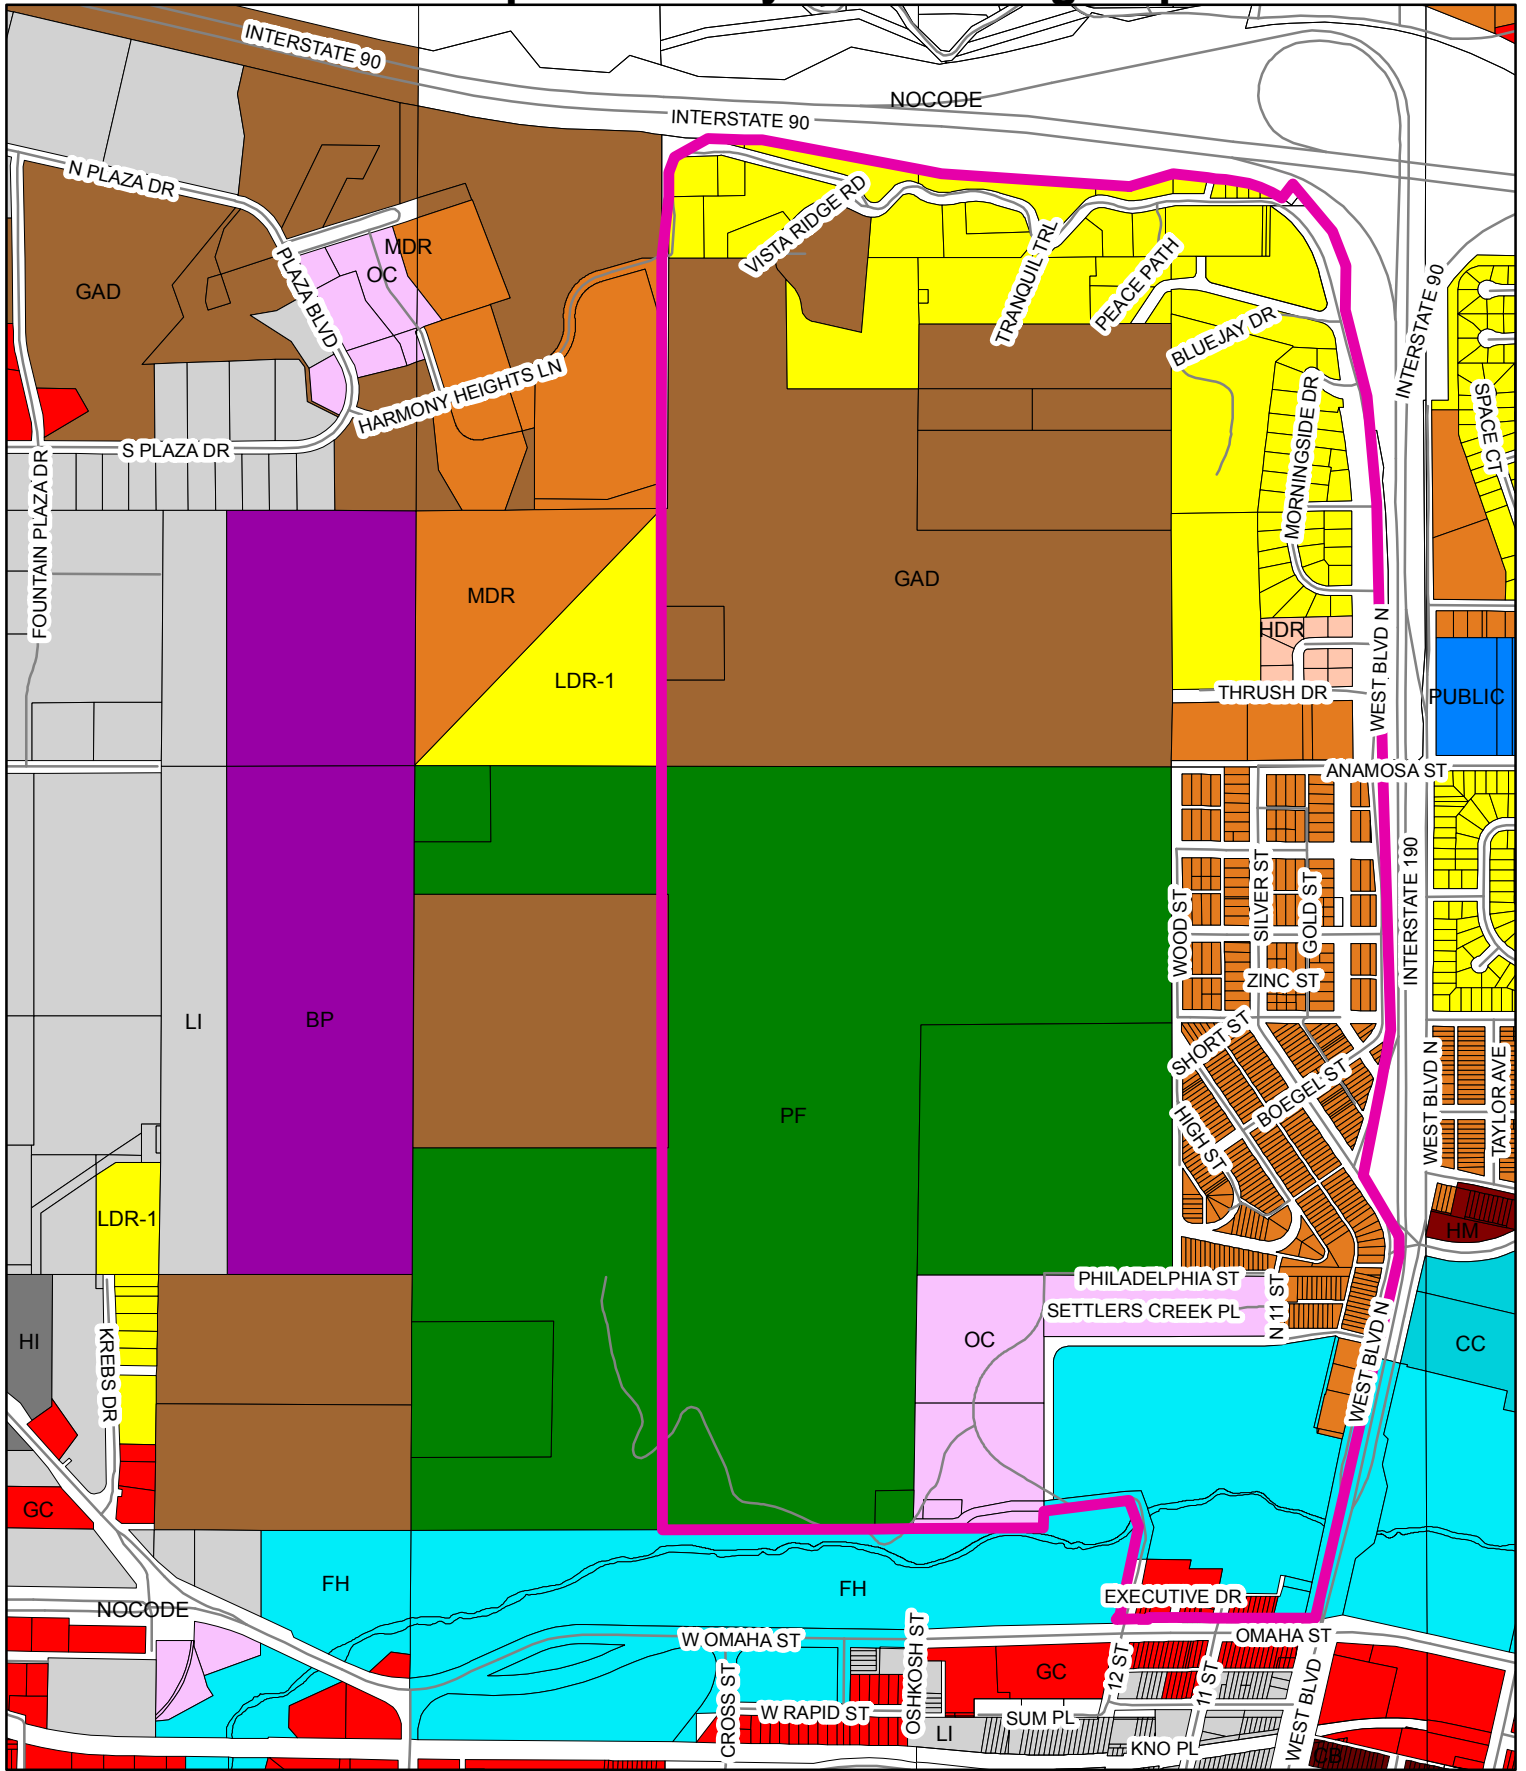

**FIGURE 2 10CA040M Hill Special Study Area Zoning Map**

**Legend**

M Hill Special Study Area	LDR-1	MDR	OC	BP	LI	HI	CC	FH	PF
GAD	GC	HM	PUBLIC	CC	FH	PF			