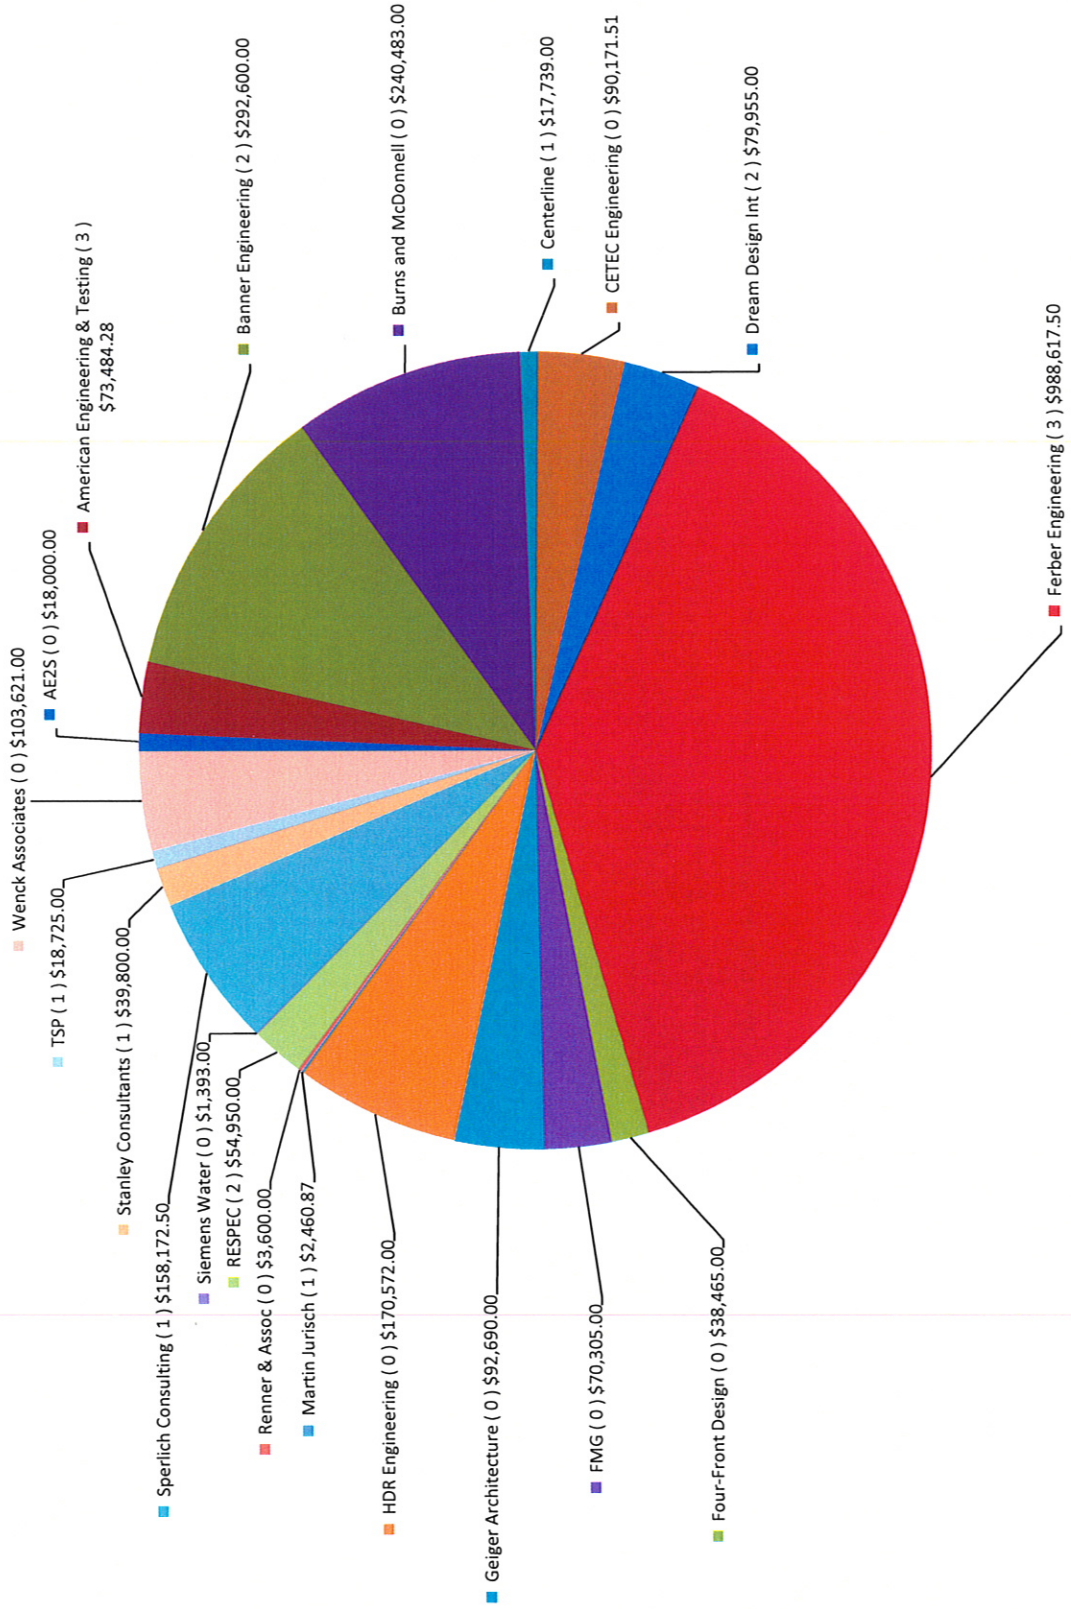

Professional Service Contracts 1995 - 2010 (July 7, 2010)

2010 Professional Service Contracts Through July 7th (Firm, Number of Selections, Dollar Amount)

2009 Professional Service Contracts Through December 31st (Firm, Number of Selections, Dollar Amount)