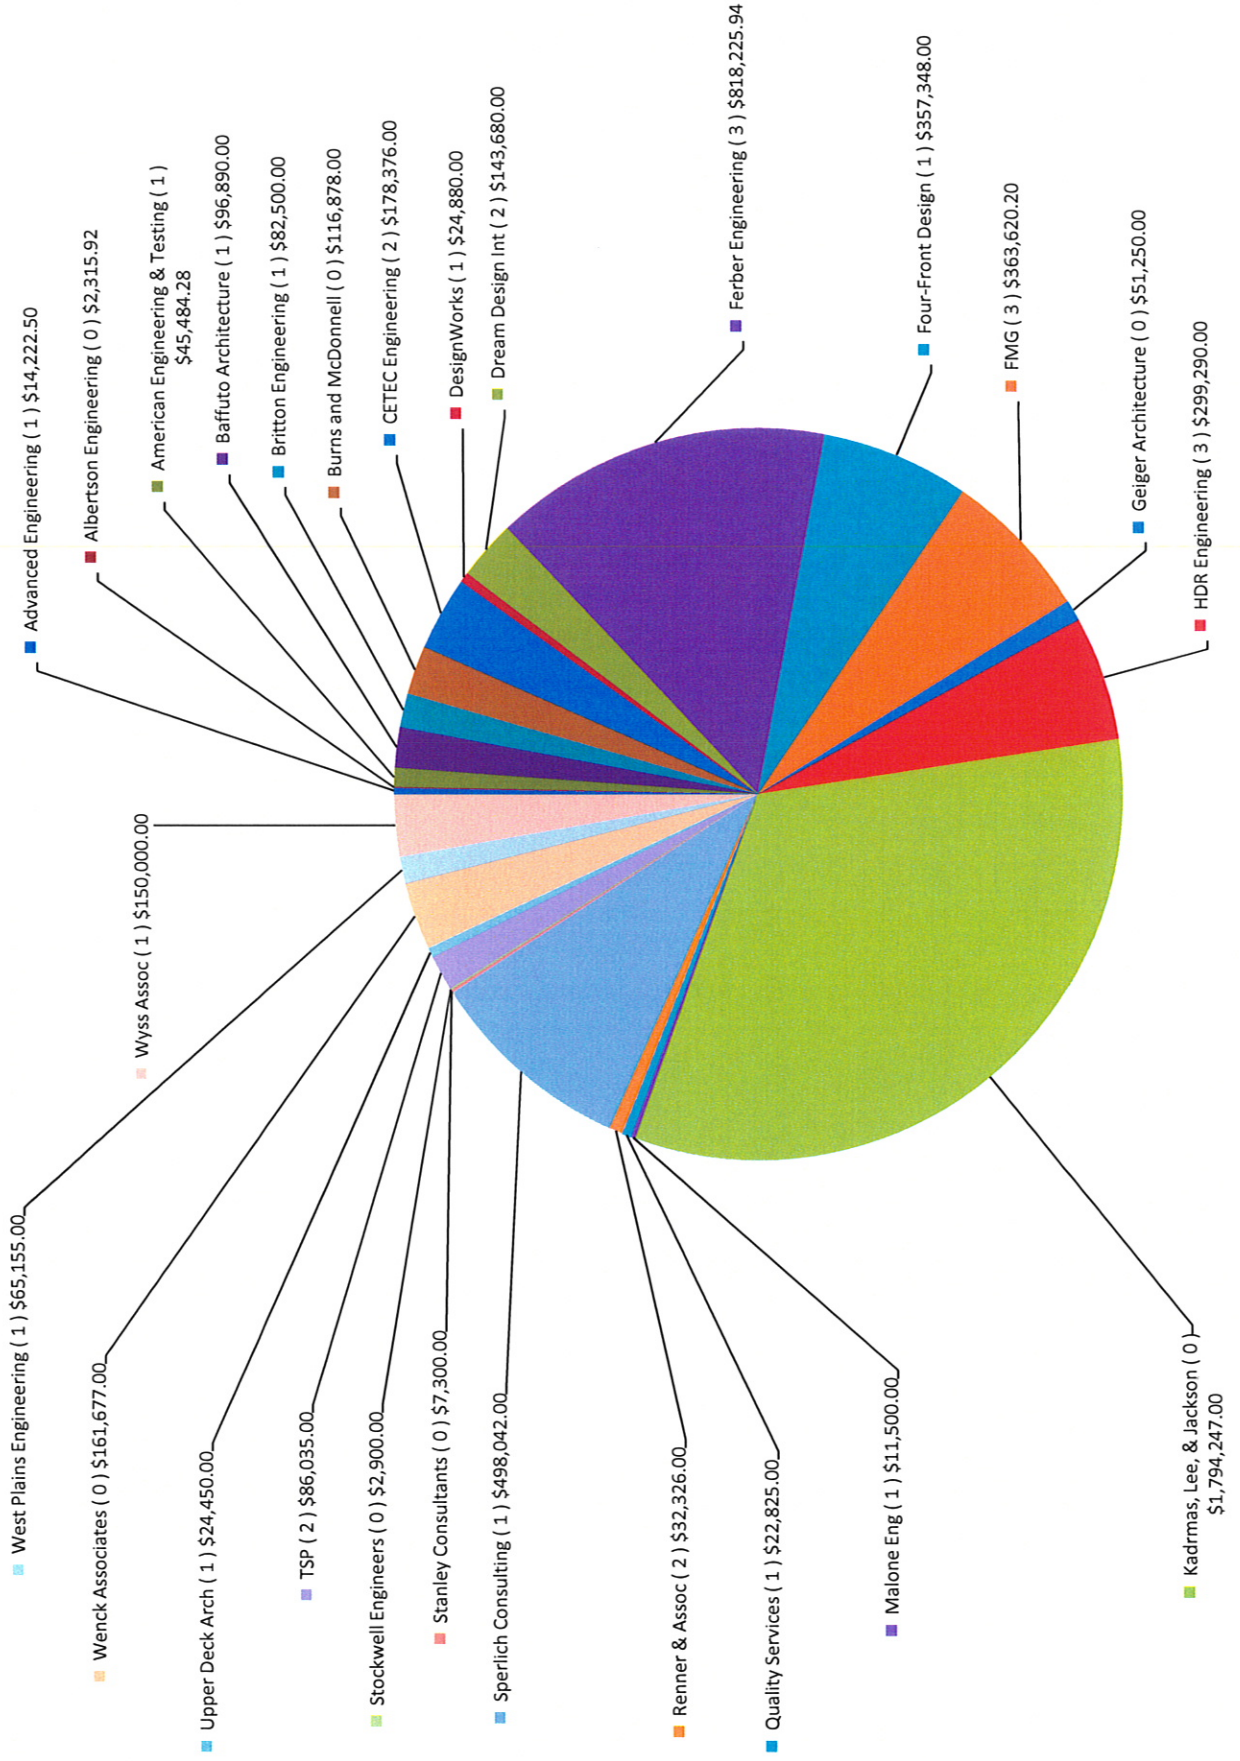

Professional Service Contracts 1995 - 2010 (July 7, 2010)

2010 Professional Service Contracts Through July 7th (Firm, Number of Selections, Dollar Amount)

2009 Professional Service Contracts Through December 31st (Firm, Number of Selections, Dollar Amount)