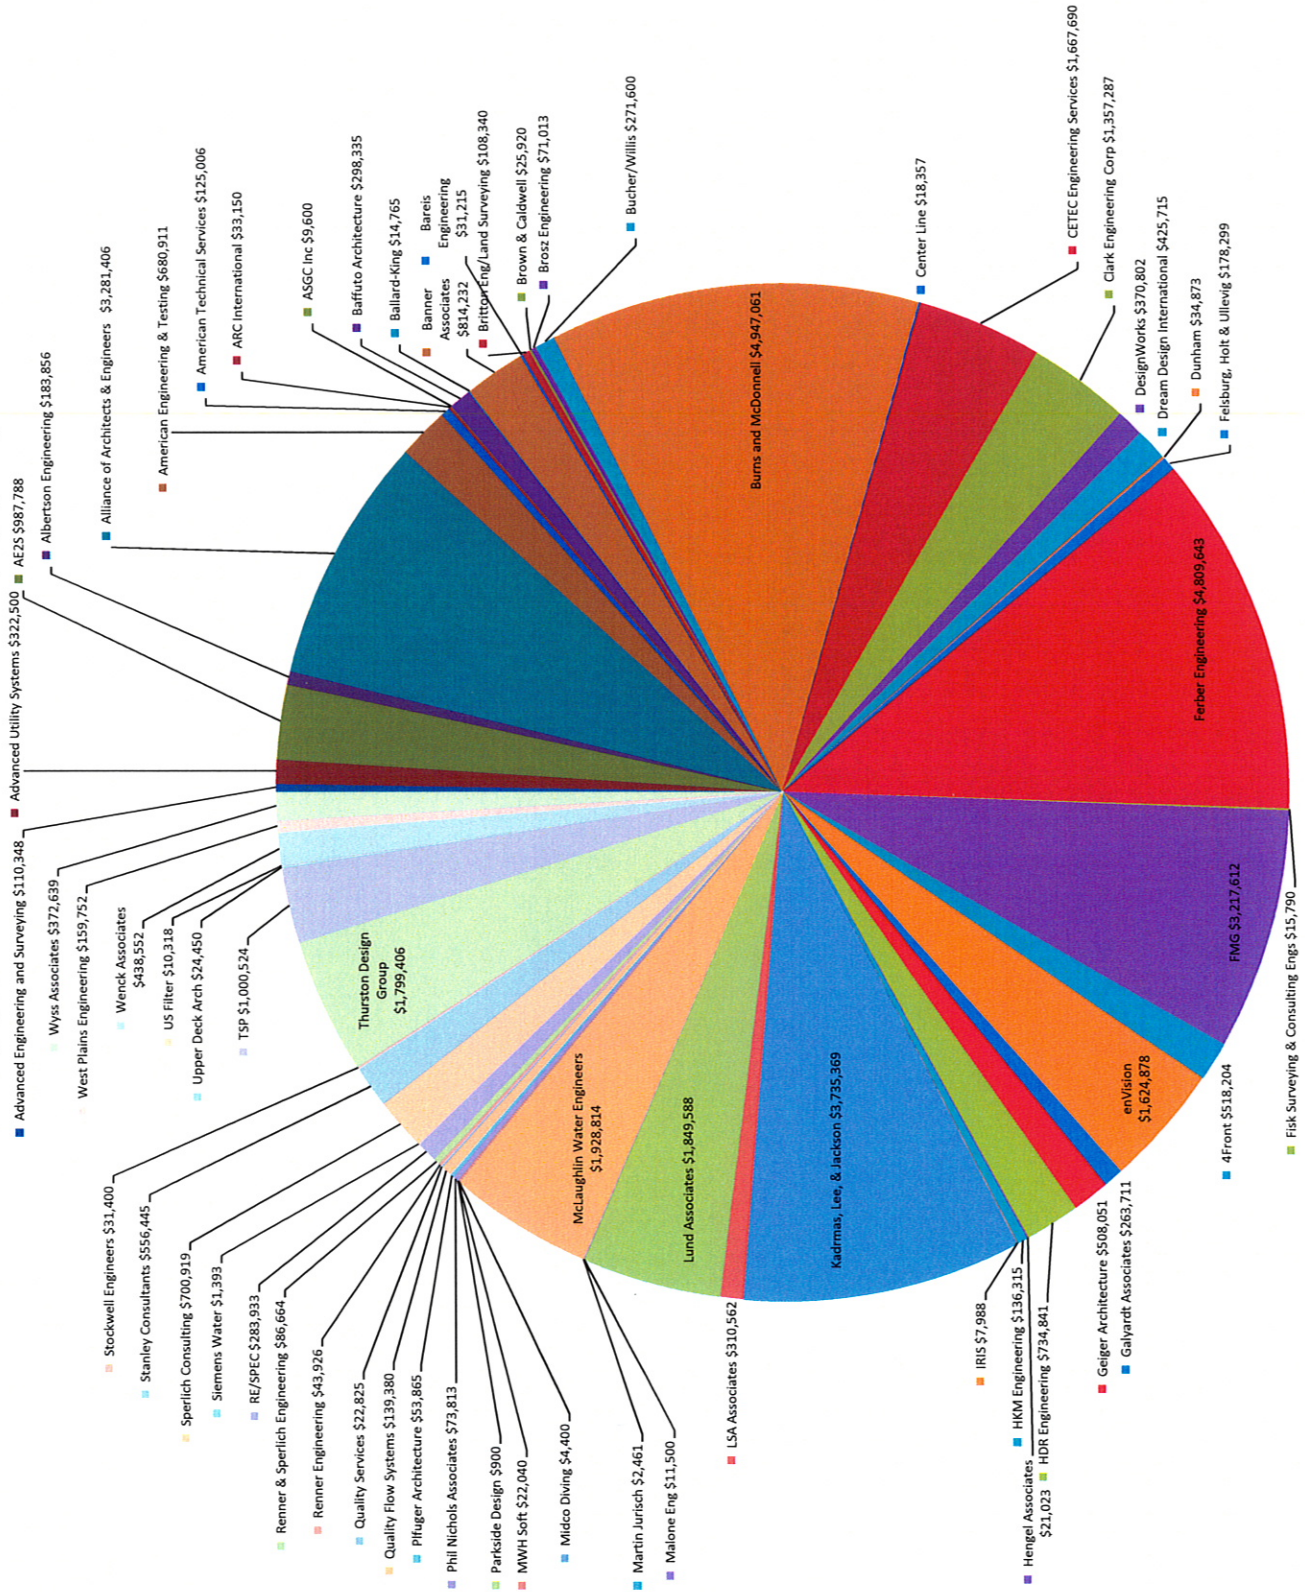

Professional Service Contracts 1995 - 2010 (July 7, 2010)

2010 Professional Service Contracts Through July 7th (Firm, Number of Selections, Dollar Amount)

2009 Professional Service Contracts Through December 31st (Firm, Number of Selections, Dollar Amount)