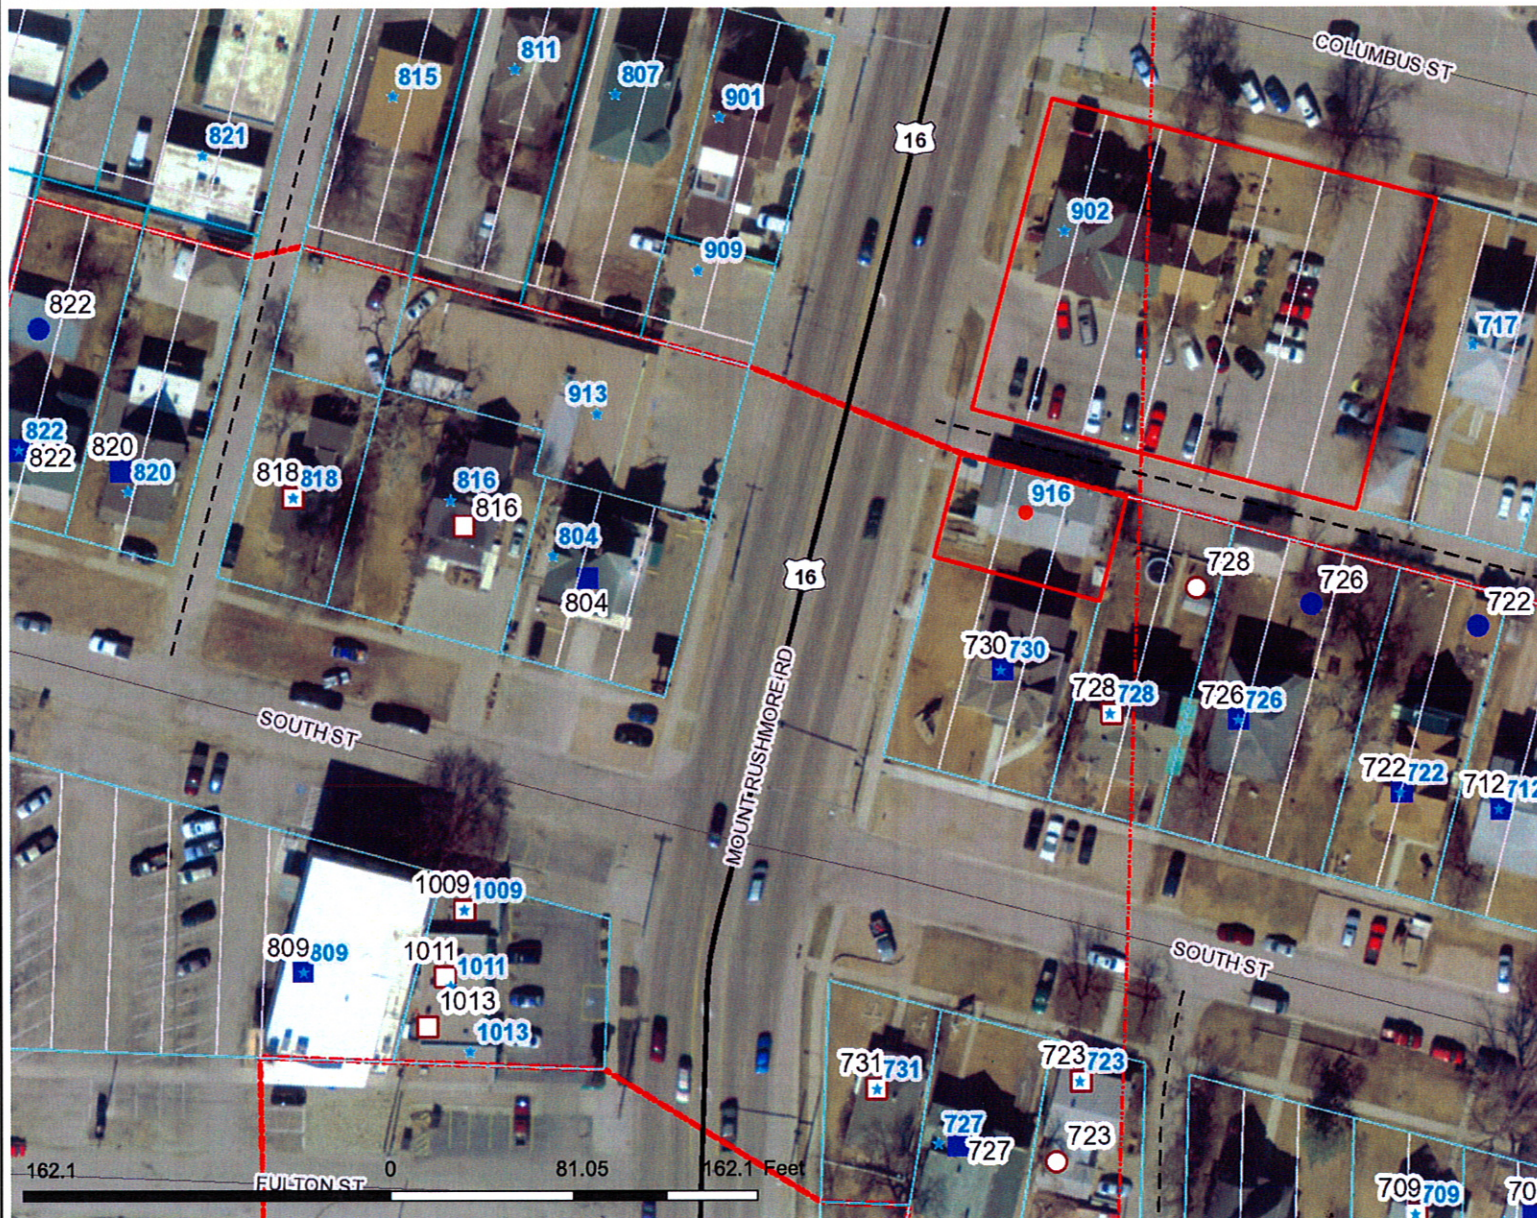

916 Mt. Rushmore Road

Legend

- **Roads**
  - Interstate
  - US highway
  - SD highway
  - County highway
  - Main road
  - Minor arterial
  - Collector
  - Ramp
  - Paved road
  - Unpaved road
  - FS Highway
  - Driveway
  - Paved Alley
  - Unpaved Alley
  - Unimproved road
  - Trail
  - Airport Runway
  - Not yet coded
- **Address Points**
- **Township/Section Lines**
  - 0
  - 7
- **Tax Parcels**
- **Lot Lines**
  - <Null>
  - Lot Line
  - Parcel Line
- **County Line**
- **Structure Type**
  - CONTRIBUTING BUILDING
  - CONTRIBUTING GARAGE
  - CONTRIBUTING SHED
  - NON-CONTRIBUTING BUILDING
  - NON-CONTRIBUTING GARAGE
  - NON-CONTRIBUTING SHED
  - NON-CONTRIBUTING STATUE
  - Historic District Boundary

Scale: 1: 973

Map Notes: