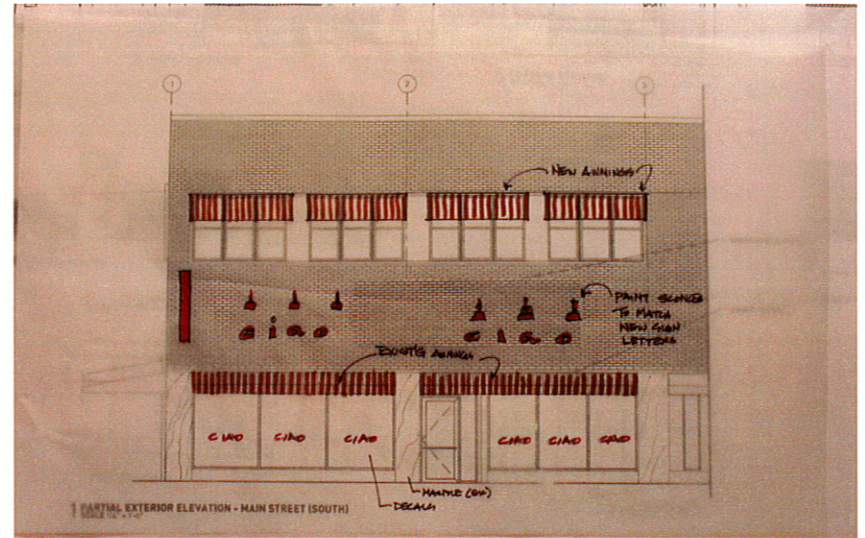

Ciao!

FRESH ITALIAN EATERY

Big Signs 6.75' wide 3.25' tall	Small Window Signs 2.53' wide 1.44' tall	Large Window Signs 3.48' wide 2.90' tall
---------------------------------------	---	---

1/8" = 1'

Ciao!

FRESH ITALIAN EATERY

1 West Elevation
A3.0 Scale 1/8" = 1'-0"

Big Signs	Small Window Signs	Large Window Signs
6.75' wide	2.53' wide	3.48' wide
3.25' tall	1.44' tall	2.90' tall

Ciao!

FRESH ITALIAN EATERY