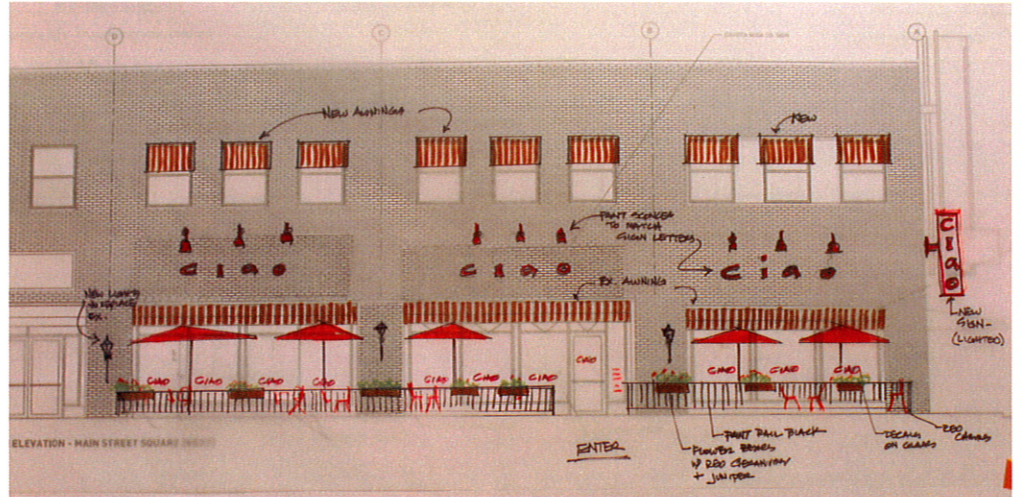

Ciao!

FRESH ITALIAN EATERY

Big Signs 6.75' wide 3.25' tall	Small Window Signs 2.53' wide 1.44' tall	Large Window Signs 3.48' wide 2.90' tall
---------------------------------------	---	---

1/8" = 1'

Ciao!

FRESH ITALIAN EATERY

1 West Elevation
A3.0 Scale 1/8" = 1'-0"

Big Signs	Small Window Signs	Large Window Signs
6.75' wide	2.53' wide	3.48' wide
3.25' tall	1.44' tall	2.90' tall

Ciao!

FRESH ITALIAN EATERY