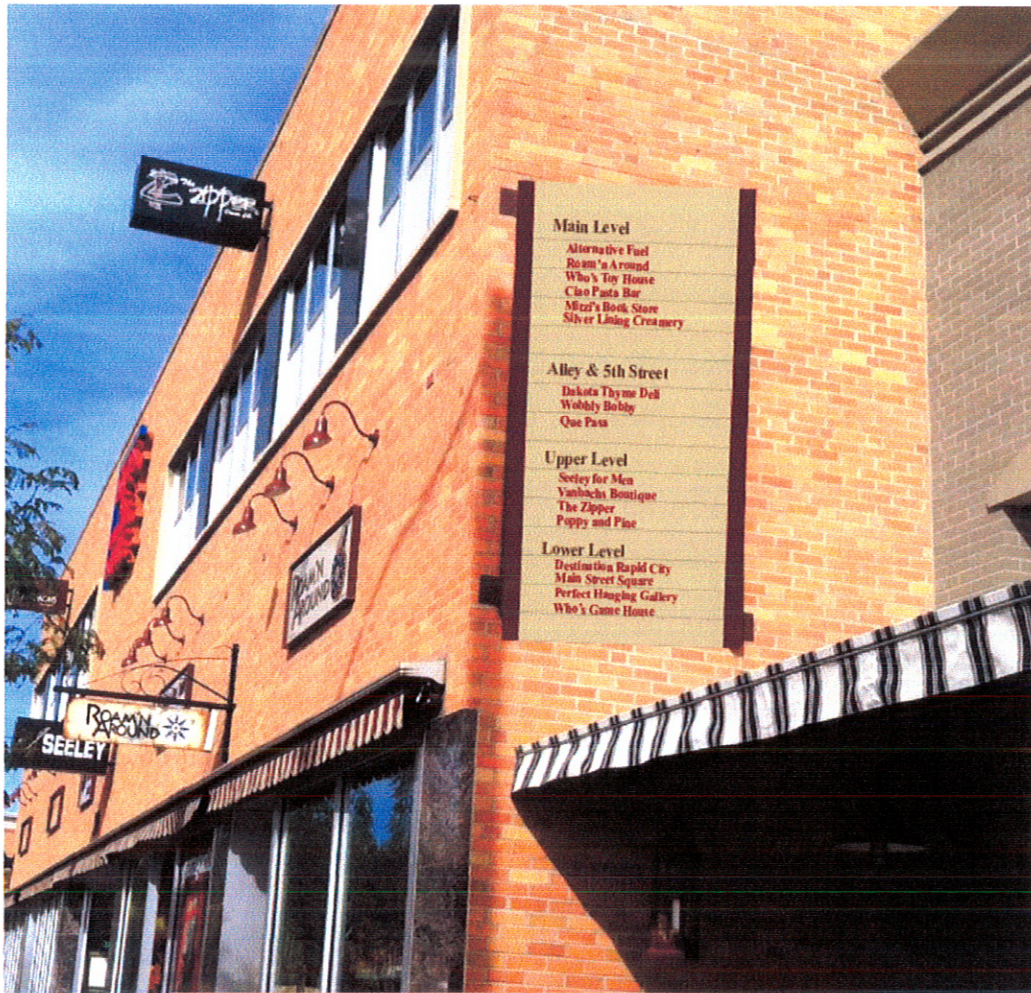

Alley & 5th Street

Dakota Thyme Deli
Wobbly Bobby
Que Pasa

Upper Level

Seeley for Men
Vanbachs Boutique
The Zipper
Poppy and Pine

Lower Level

Destination Rapid City
Main Street Square
Perfect Hanging Gallery
Who's Game House

Main Level
Alternative Fuel
Roam's Around
Who's Toy House
Chao Pasta Bar
Mizz's Book Store
Silver Lining Creamery

Alley & 5th Street
Dakota Thyme Deli
Wobbly Bobby
Que Pasa

Upper Level
Seeley for Men
Vanbachs Boutique
The Zipper
Poppy and Pine

Lower Level
Destination Rapid City
Main Street Square
Perfect Hanging Gallery
Who's Game House

Main Level
Alternative Fuel
Roam's Around
Who's Toy House
Chao Pasta Bar
Mizz's Book Store
Silver Lining Creamery