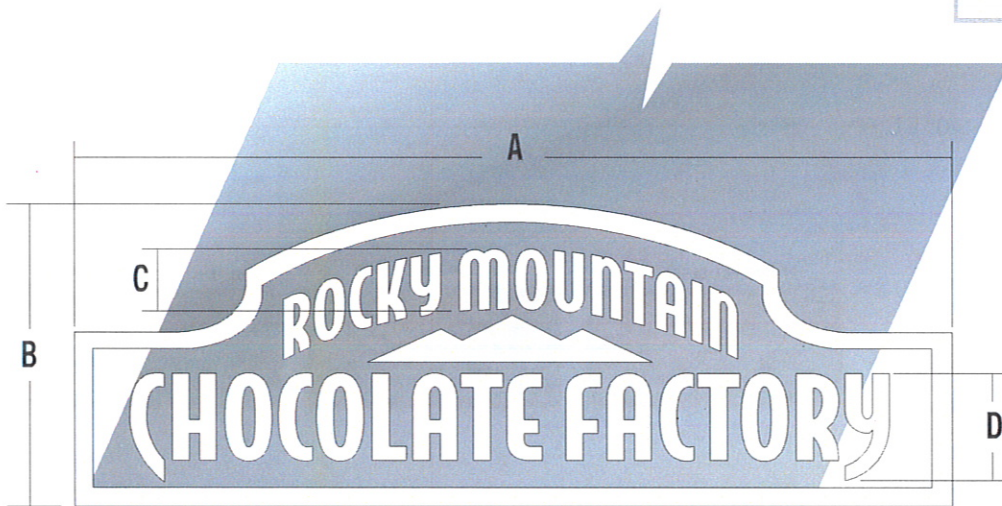

S2

Door Vinyl

Install new flat cut vinyl applied to second surface of storefront glass. Use 3M #7725SE-324 Frosted Crystal.

	A	B	C	D
P13(A)-WV-24	2'-0"	8 3/16"	1 11/16"	2 7/8"