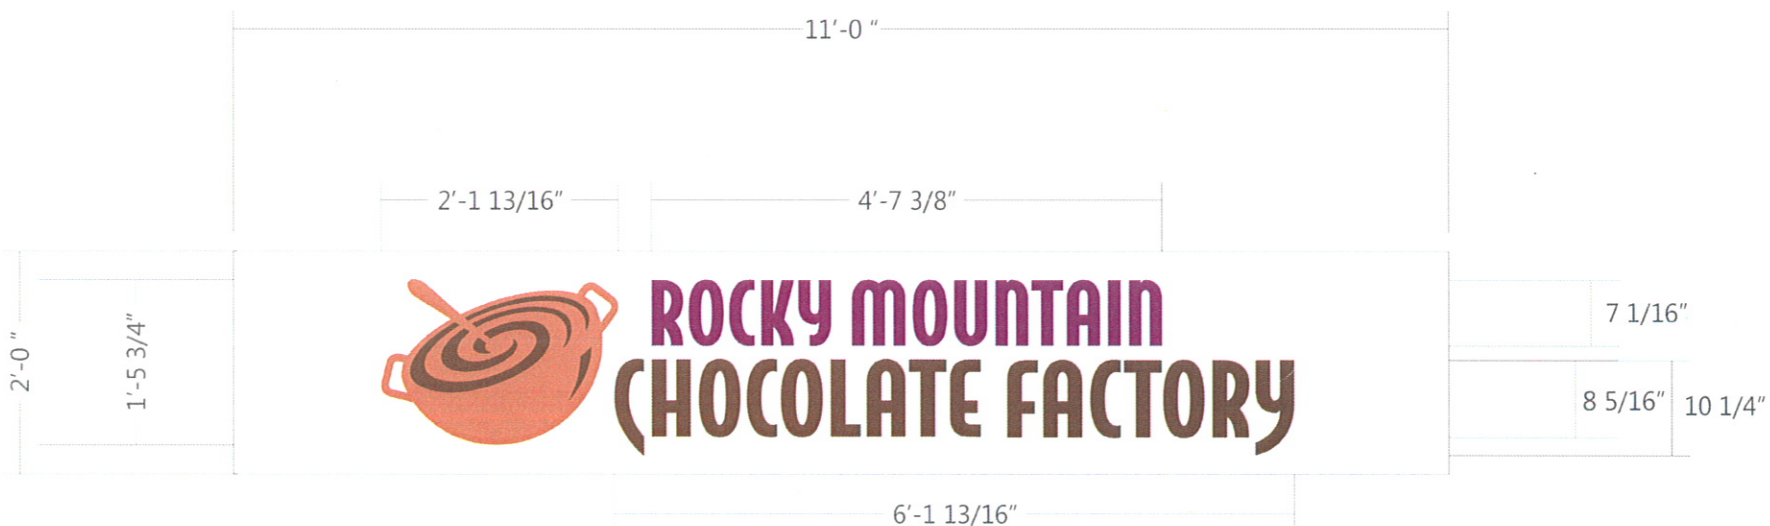

S1

MDO signboard w/ vinyl graphics

Install new .5" thick white MDO board decorated w/ vinyl graphics. All vinyls to be applied first surface.

BROWN VINYL

Avery A5290-O Chocolate Brown

PURPLE VINYL

Oracal 8500-012 Lilac

BRONZE VINYL

3M #3630-129 Bronze

Scale 1:20

Revisions		
1		
2		
3		
4		

File Location:
Art/Design/Colors/RMCF

Date: 02-19-13

City/State: Rapid City SD

Designer: EL PM: BF