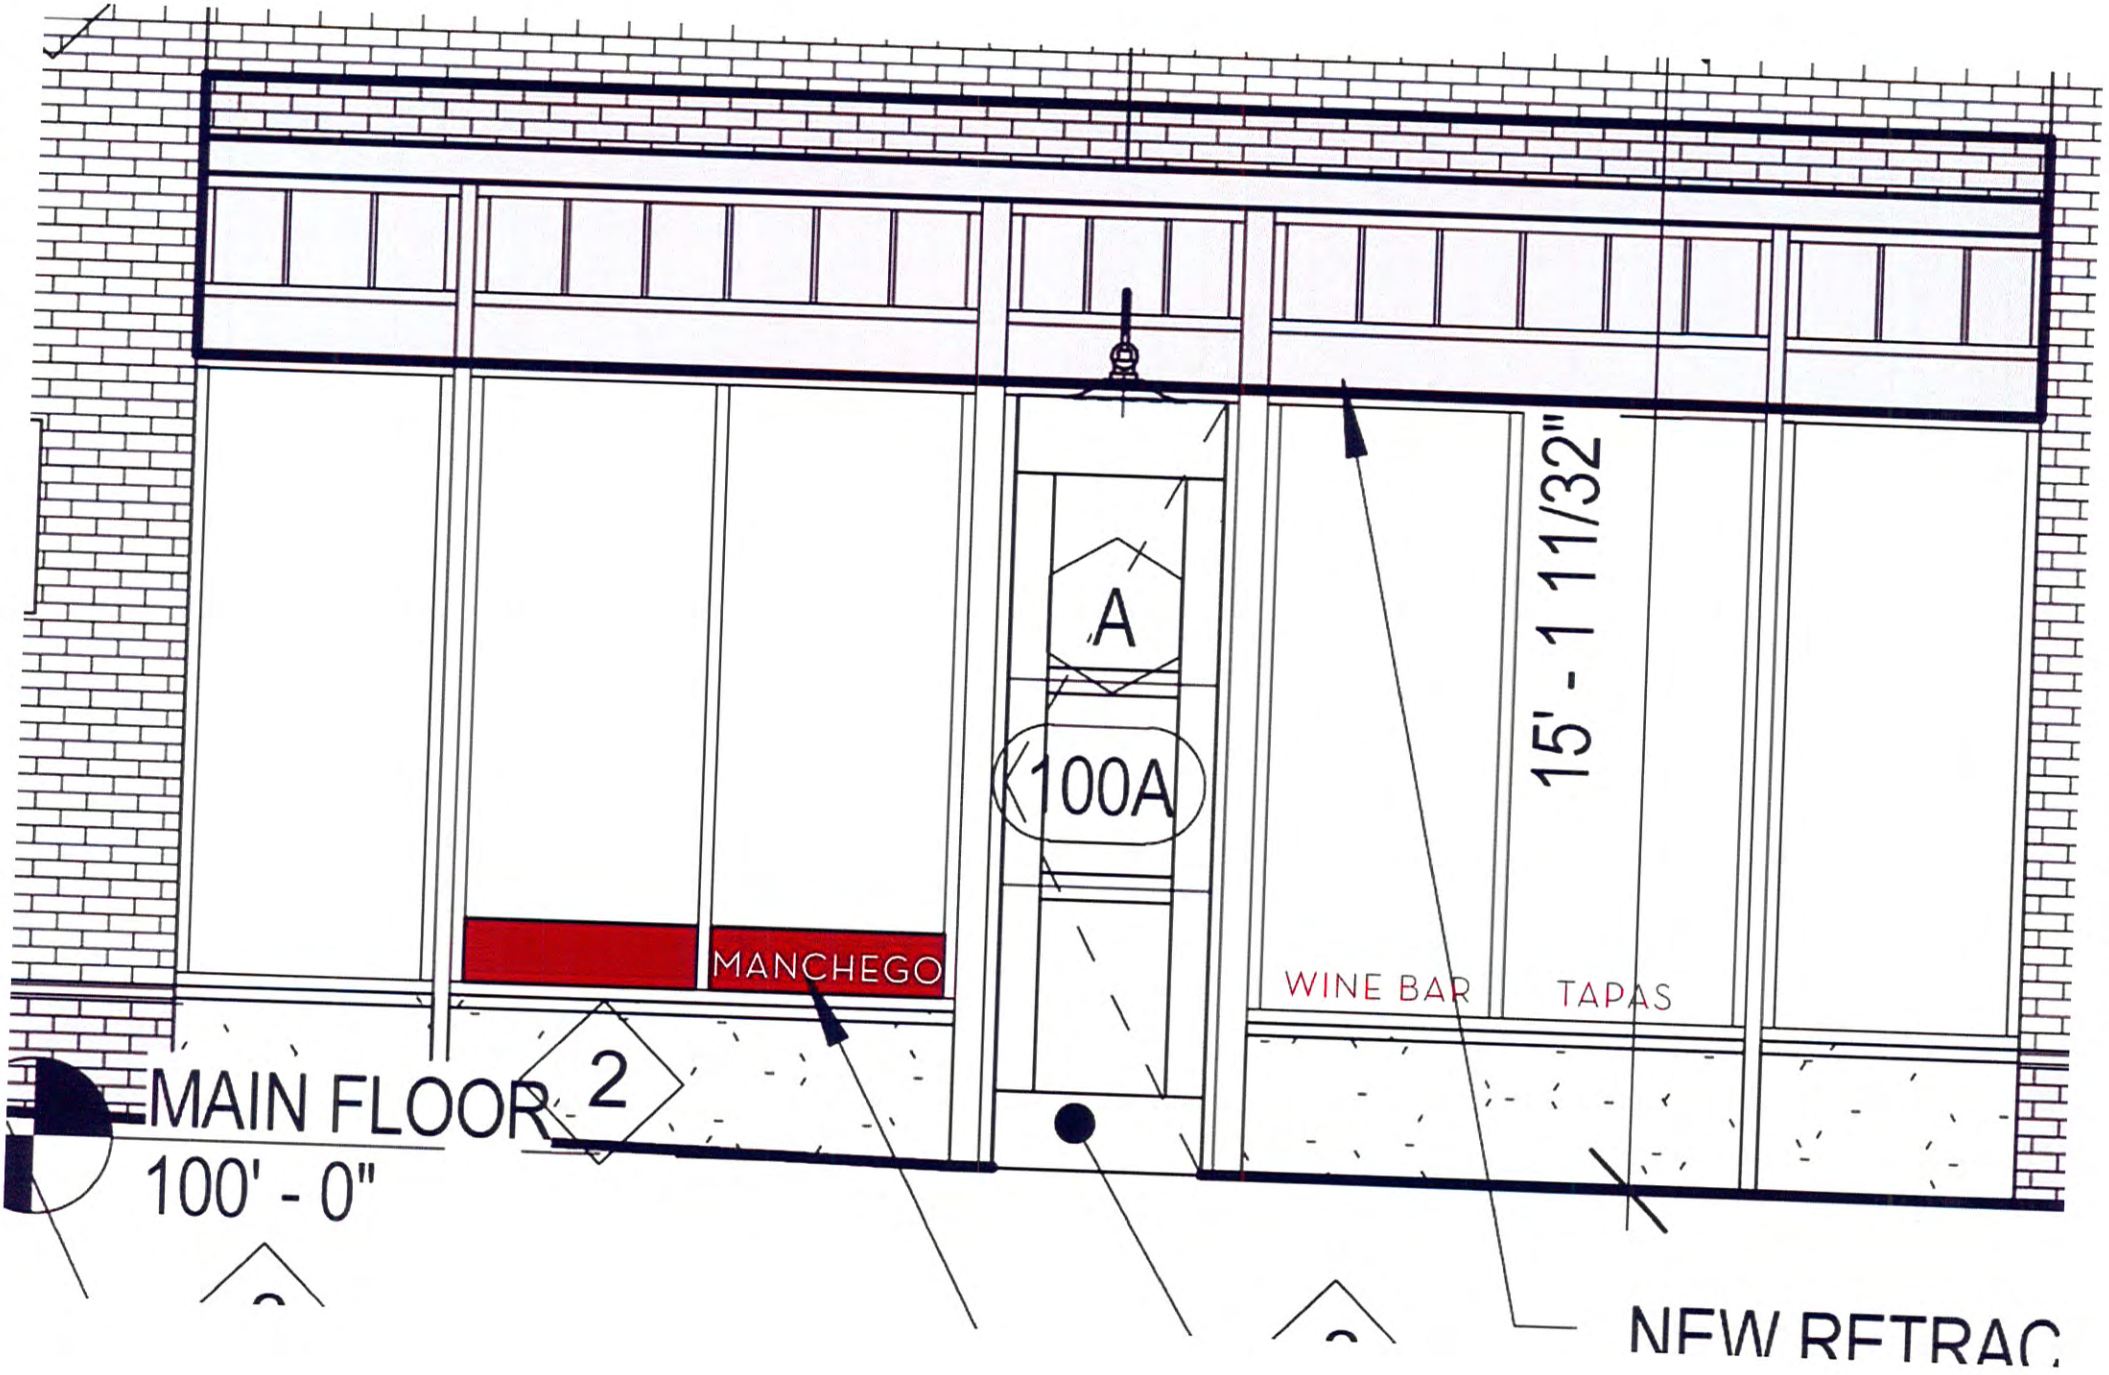

24"

60"

 Manchego

32"

25"

47"

14"

MANCHEGO

WINE BAR

TAPAS

NEW AWNING FABRIC TO
MATCH EXISTING

508

TAPAS

WINE BAR

STEEL WEATHER
SHADE W/ FABR

NEW ELEVATOR
STEEL DOOR W/
PROTECTION OF

NEW AWNING FABRIC TO
MATCH EXISTING

508

502 MAIN STREET

MAIN FLOOR
100'-0"

NEW RETRACTABLE AWNING
(Manchego)

NEW STEEL CHANNEL STAIR
AREA OF WINDOW SIGNAGE

EXISTING STOREFRONT TO
MAIN