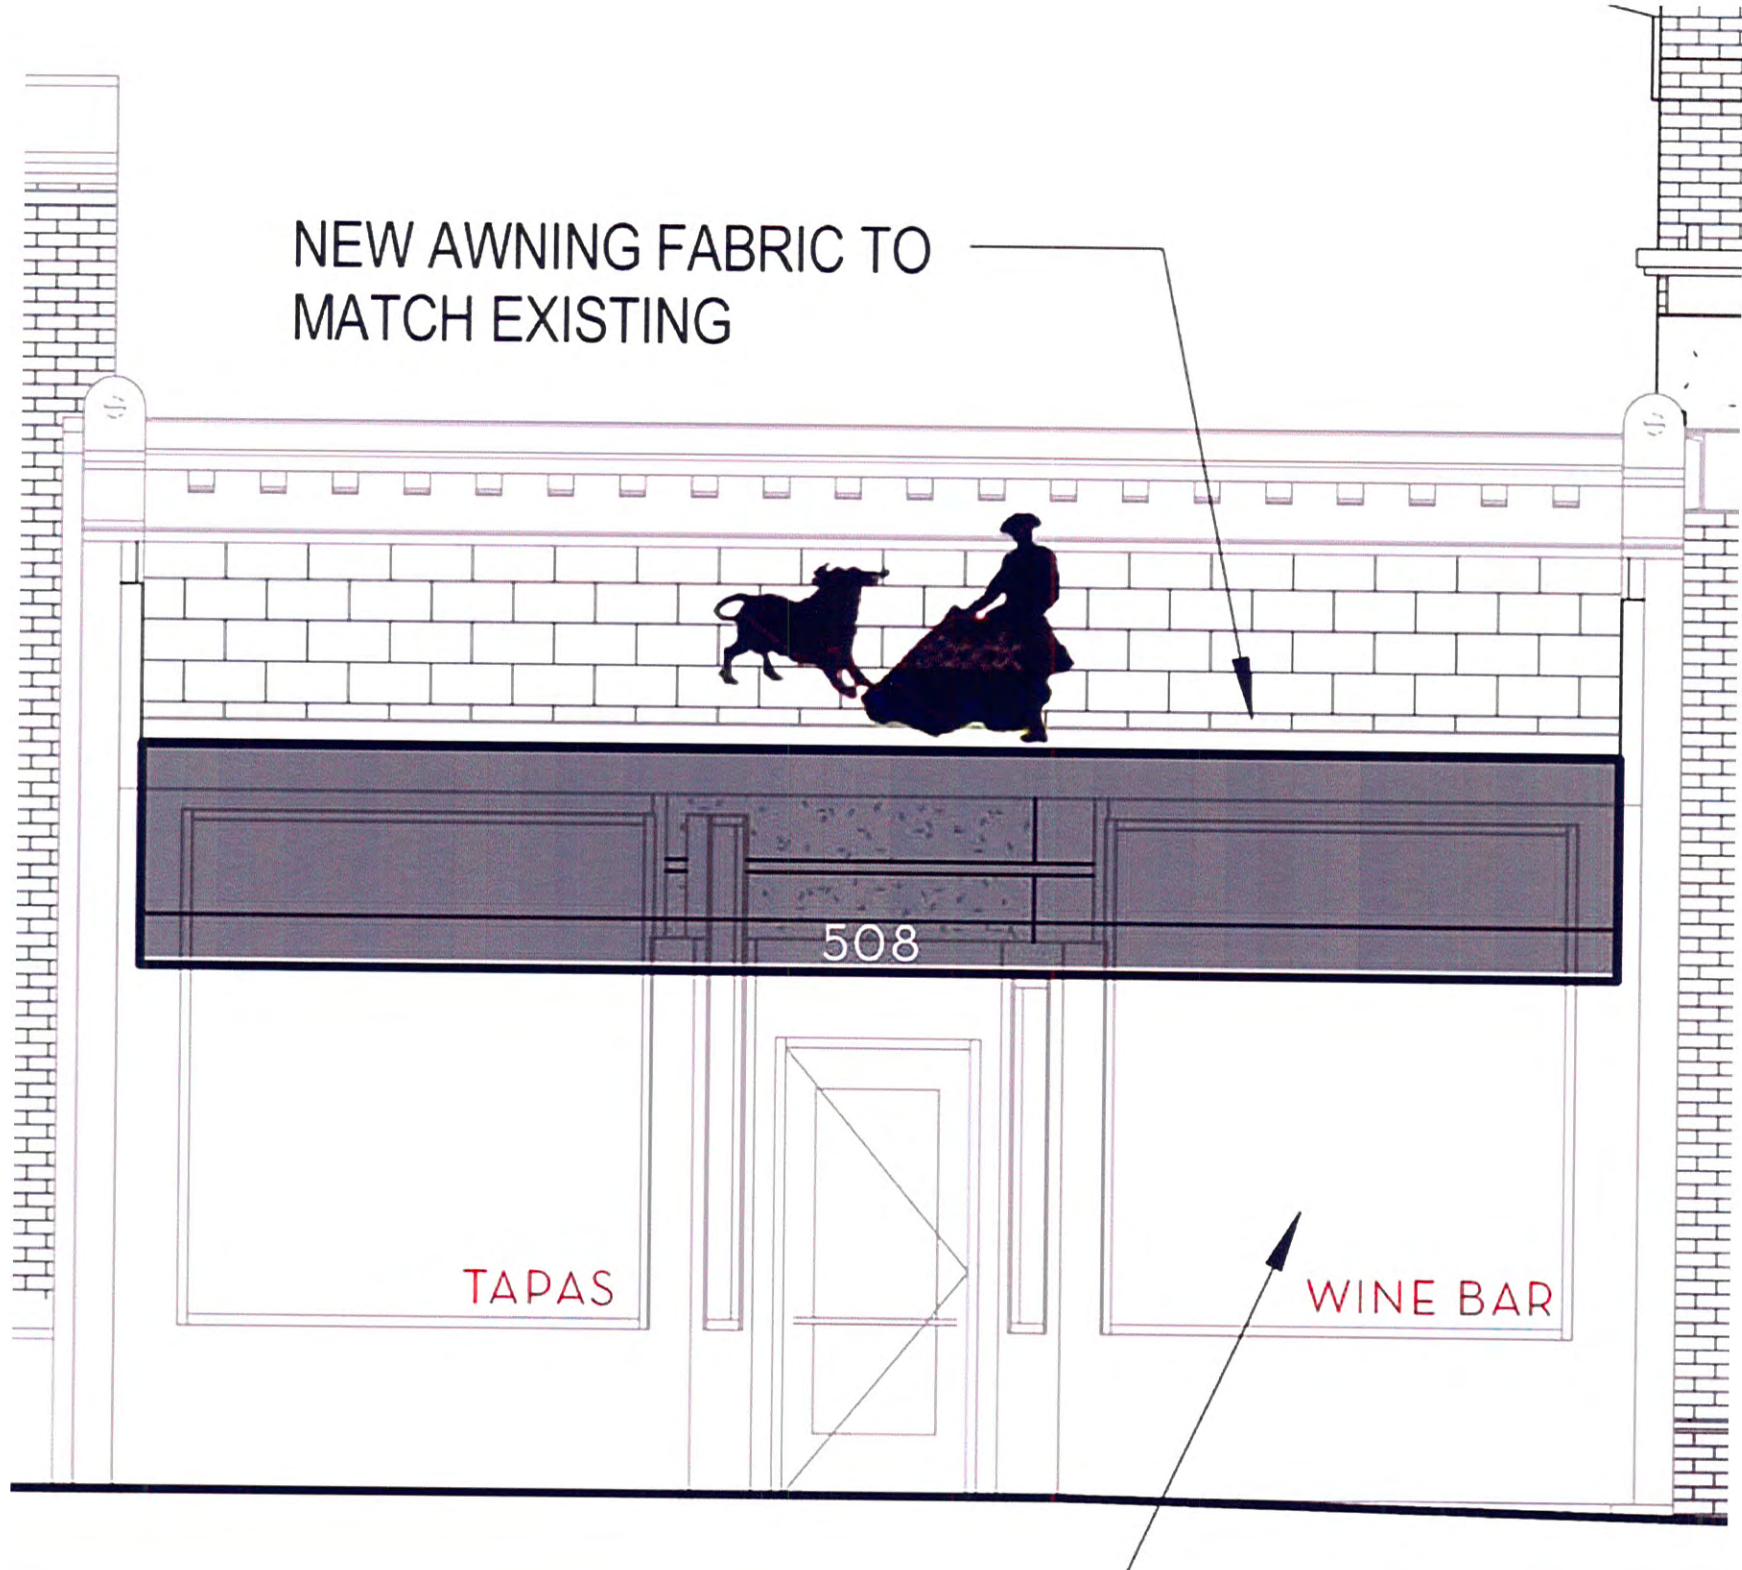

24"

60"

 Manchego

32"

25"

47"

14"

MANCHEGO

WINE BAR

TAPAS

NEW AWNING FABRIC TO
MATCH EXISTING

508

TAPAS

WINE BAR

STEEL WEATHER
SHADE W/ FABR

NEW ELEVATOR
STEEL DOOR W/
PROTECTION OF

NEW AWNING FABRIC TO
MATCH EXISTING

508

502 MAIN STREET

MAIN FLOOR
100'-0"

NEW RETRACTABLE AWNING
(Manchego)

NEW STEEL CHANNEL STAIR
AREA OF WINDOW SIGNAGE

EXISTING STOREFRONT TO
MAIN