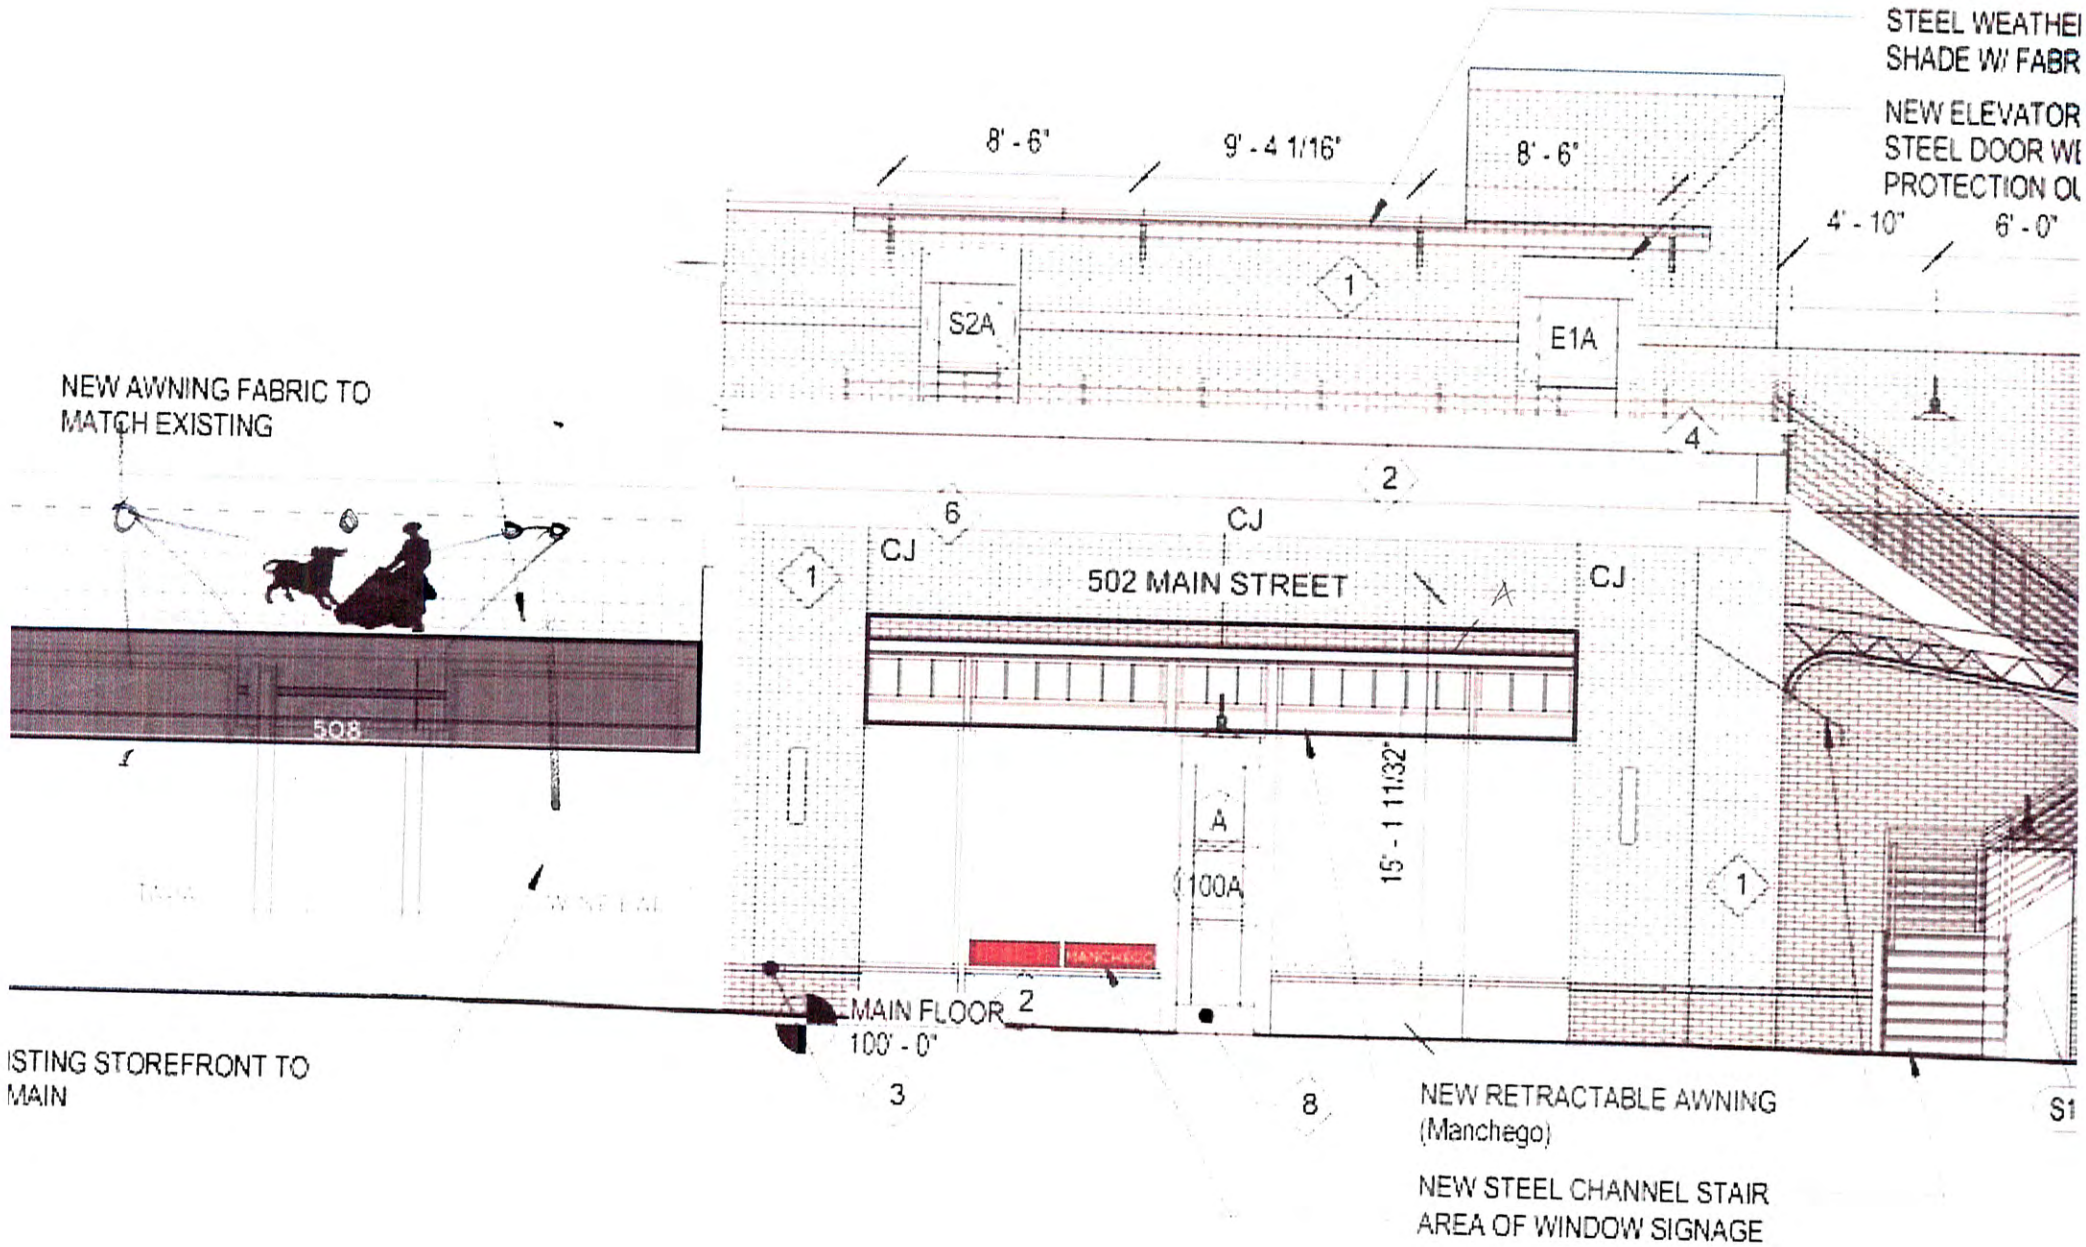

24"

60"

 Manchego

32"

25"

47"

14"

MANCHEGO

WINE BAR

TAPAS

NEW AWNING FABRIC TO
MATCH EXISTING

508

TAPAS

WINE BAR

STEEL WEATHER
SHADE W/ FABR

NEW ELEVATOR
STEEL DOOR W/
PROTECTION OF

NEW AWNING FABRIC TO
MATCH EXISTING

508

502 MAIN STREET

MAIN FLOOR
100'-0"

NEW RETRACTABLE AWNING
(Manchego)

NEW STEEL CHANNEL STAIR
AREA OF WINDOW SIGNAGE

EXISTING STOREFRONT TO
MAIN