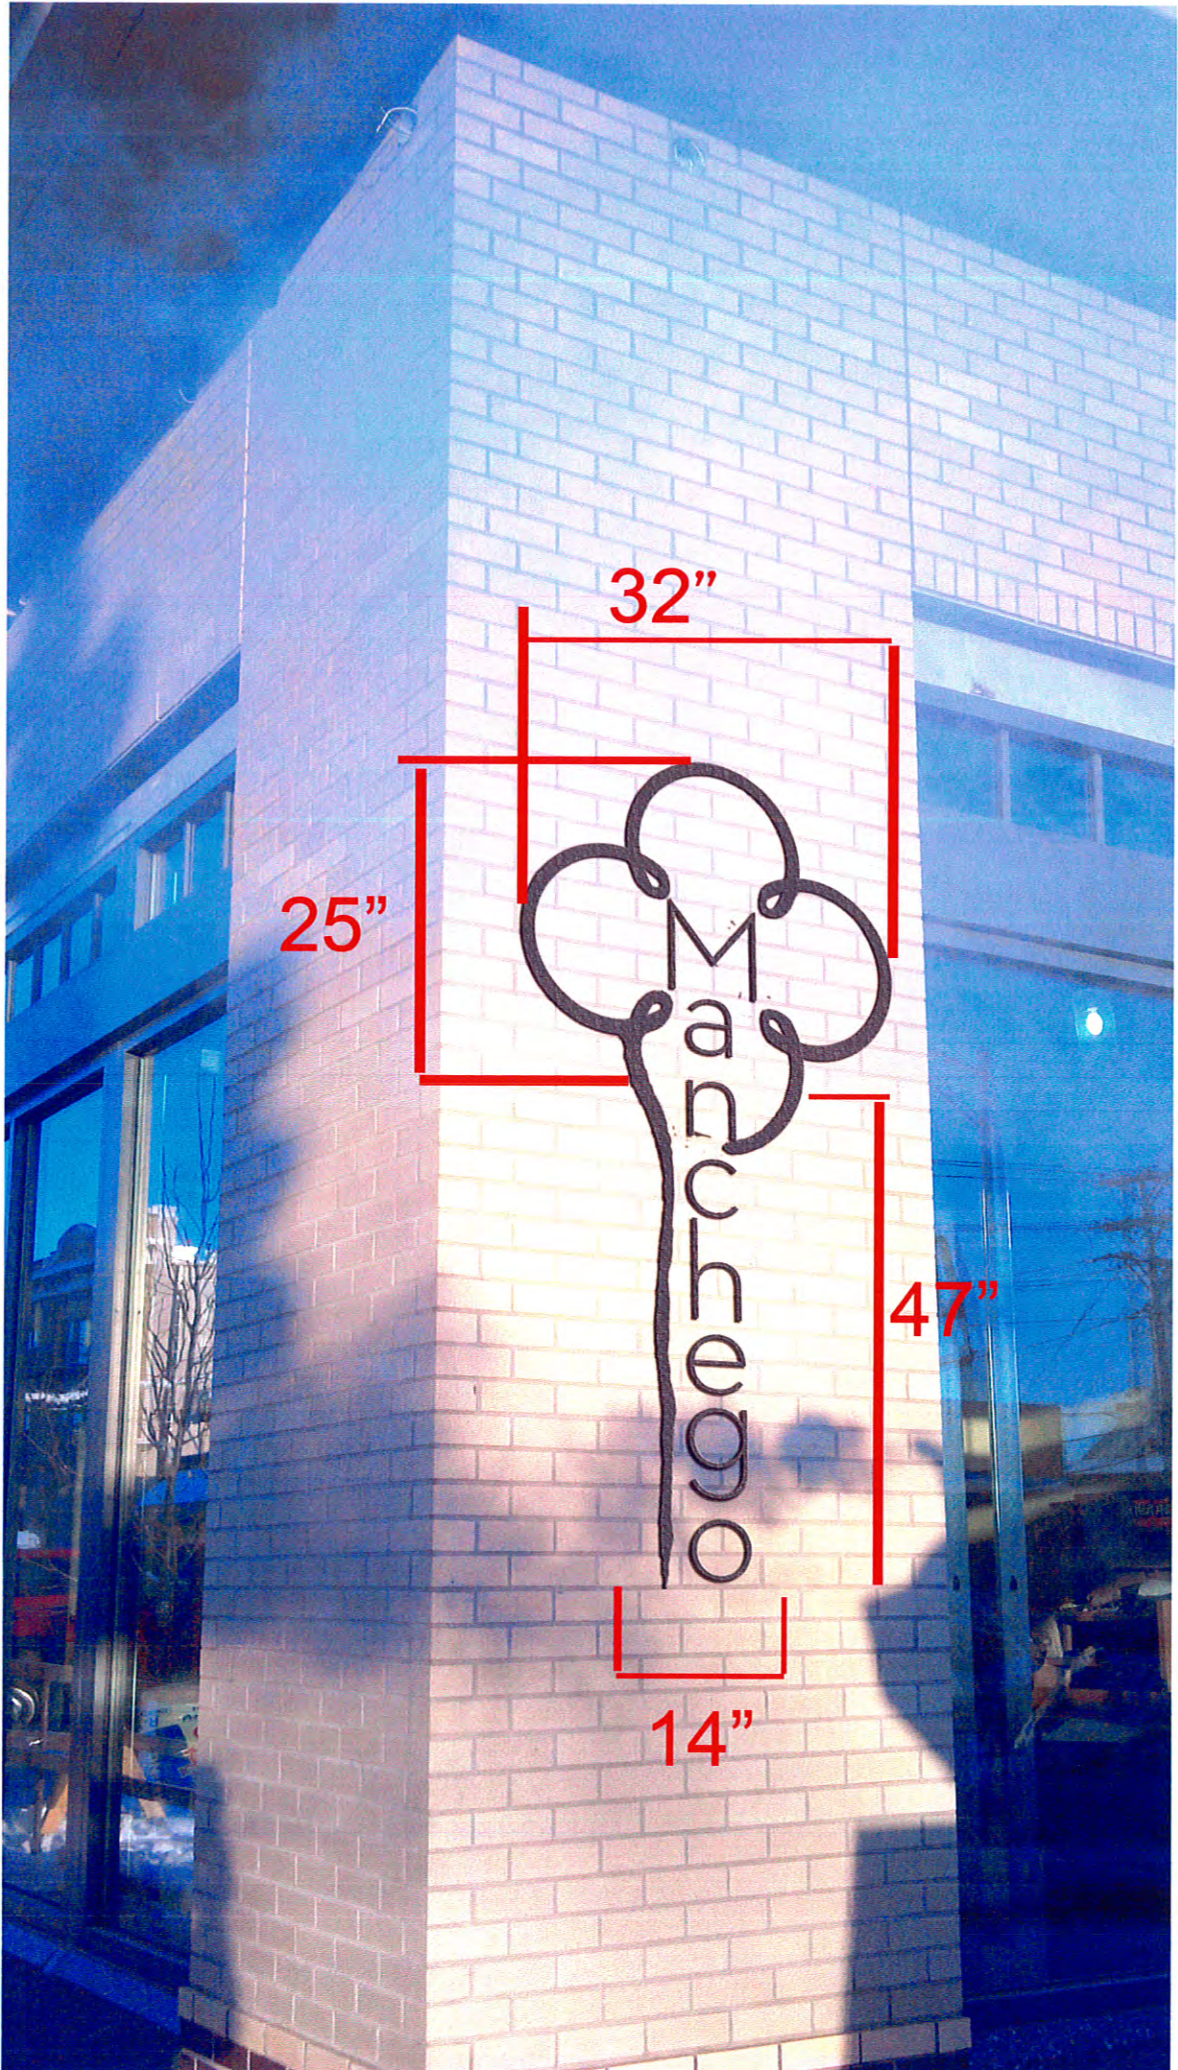

24"

60"

 Manchego

32"

25"

47"

14"

MANCHEGO

WINE BAR

TAPAS

NEW AWNING FABRIC TO
MATCH EXISTING

508

TAPAS

WINE BAR

STEEL WEATHER
SHADE W/ FABR

NEW ELEVATOR
STEEL DOOR W/
PROTECTION OF

NEW AWNING FABRIC TO
MATCH EXISTING

508

502 MAIN STREET

MAIN FLOOR
100'-0"

NEW RETRACTABLE AWNING
(Manchego)

NEW STEEL CHANNEL STAIR
AREA OF WINDOW SIGNAGE

EXISTING STOREFRONT TO
MAIN