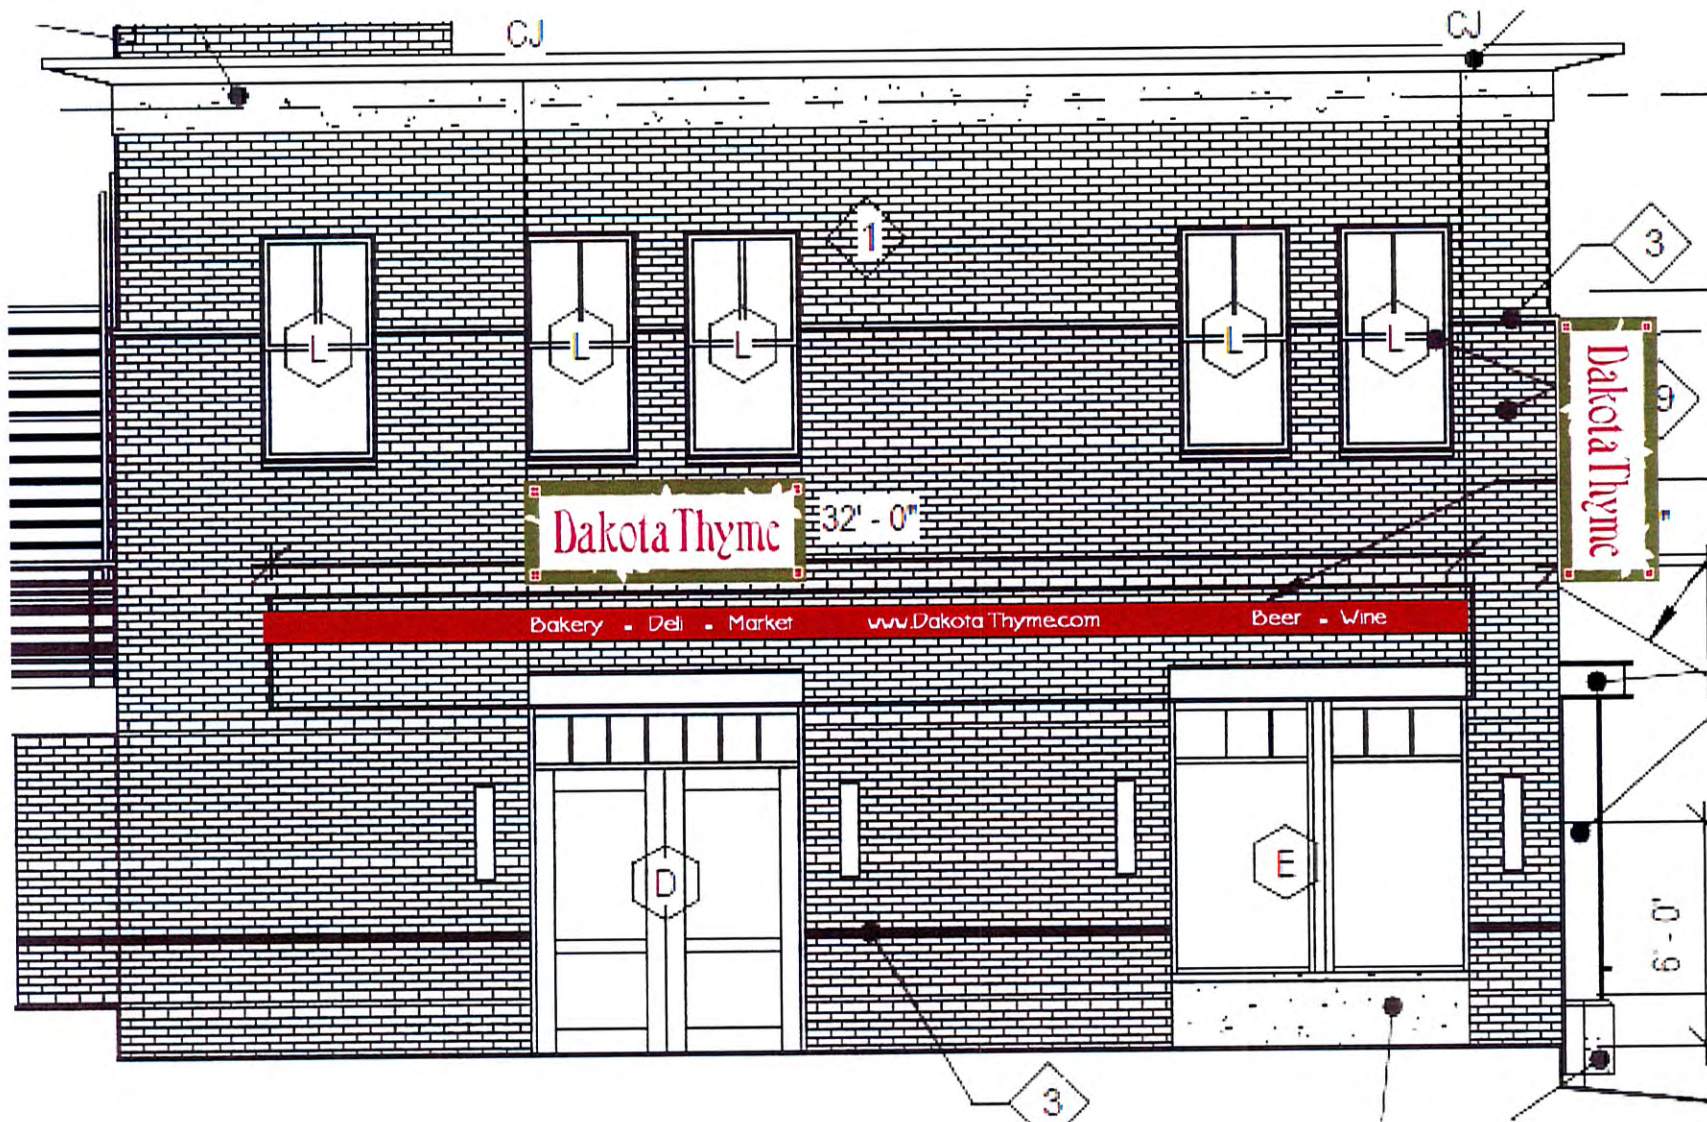

Dakota Thyme

LLC

72"
24" DakotaThyme

72"

24" Dakota Thyme

24"

Dakota
Thyme
Bakery
Deli
Market

48"

Dakota Thyme

Dakota Thyme

Bakery • Deli • Market

Beer • Wine

PAINTED STEEL CHANNEL
 PRECAST PROFILE 'E'

PRECAST PROFILE 'E'

R