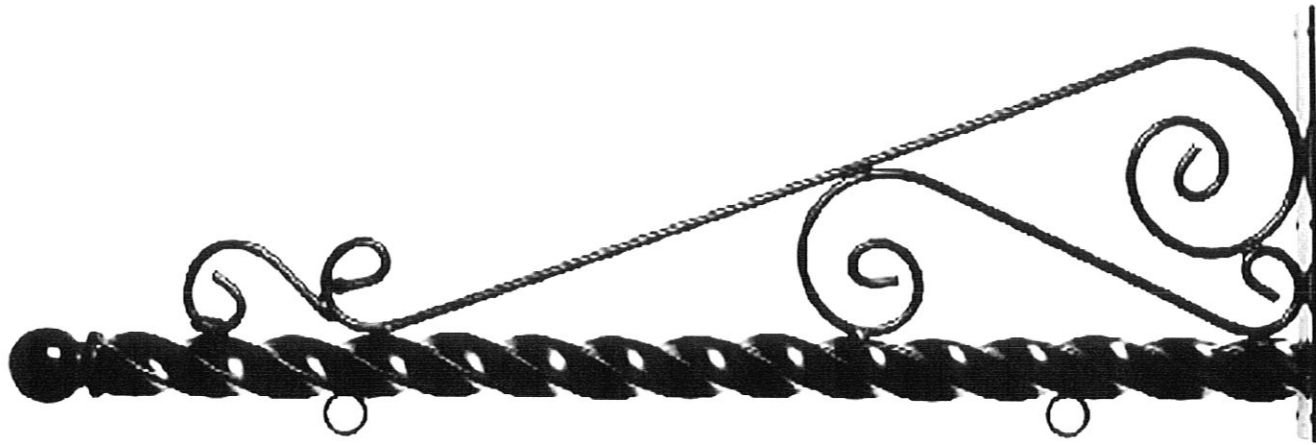

Est.

1832

A. BOBBLY
WB
BOBBLY

54"

30"

48"

Sandblasted Sign
with Matte Black bracket

Heavy Duty Steel Sign Braket Painted Matte Black