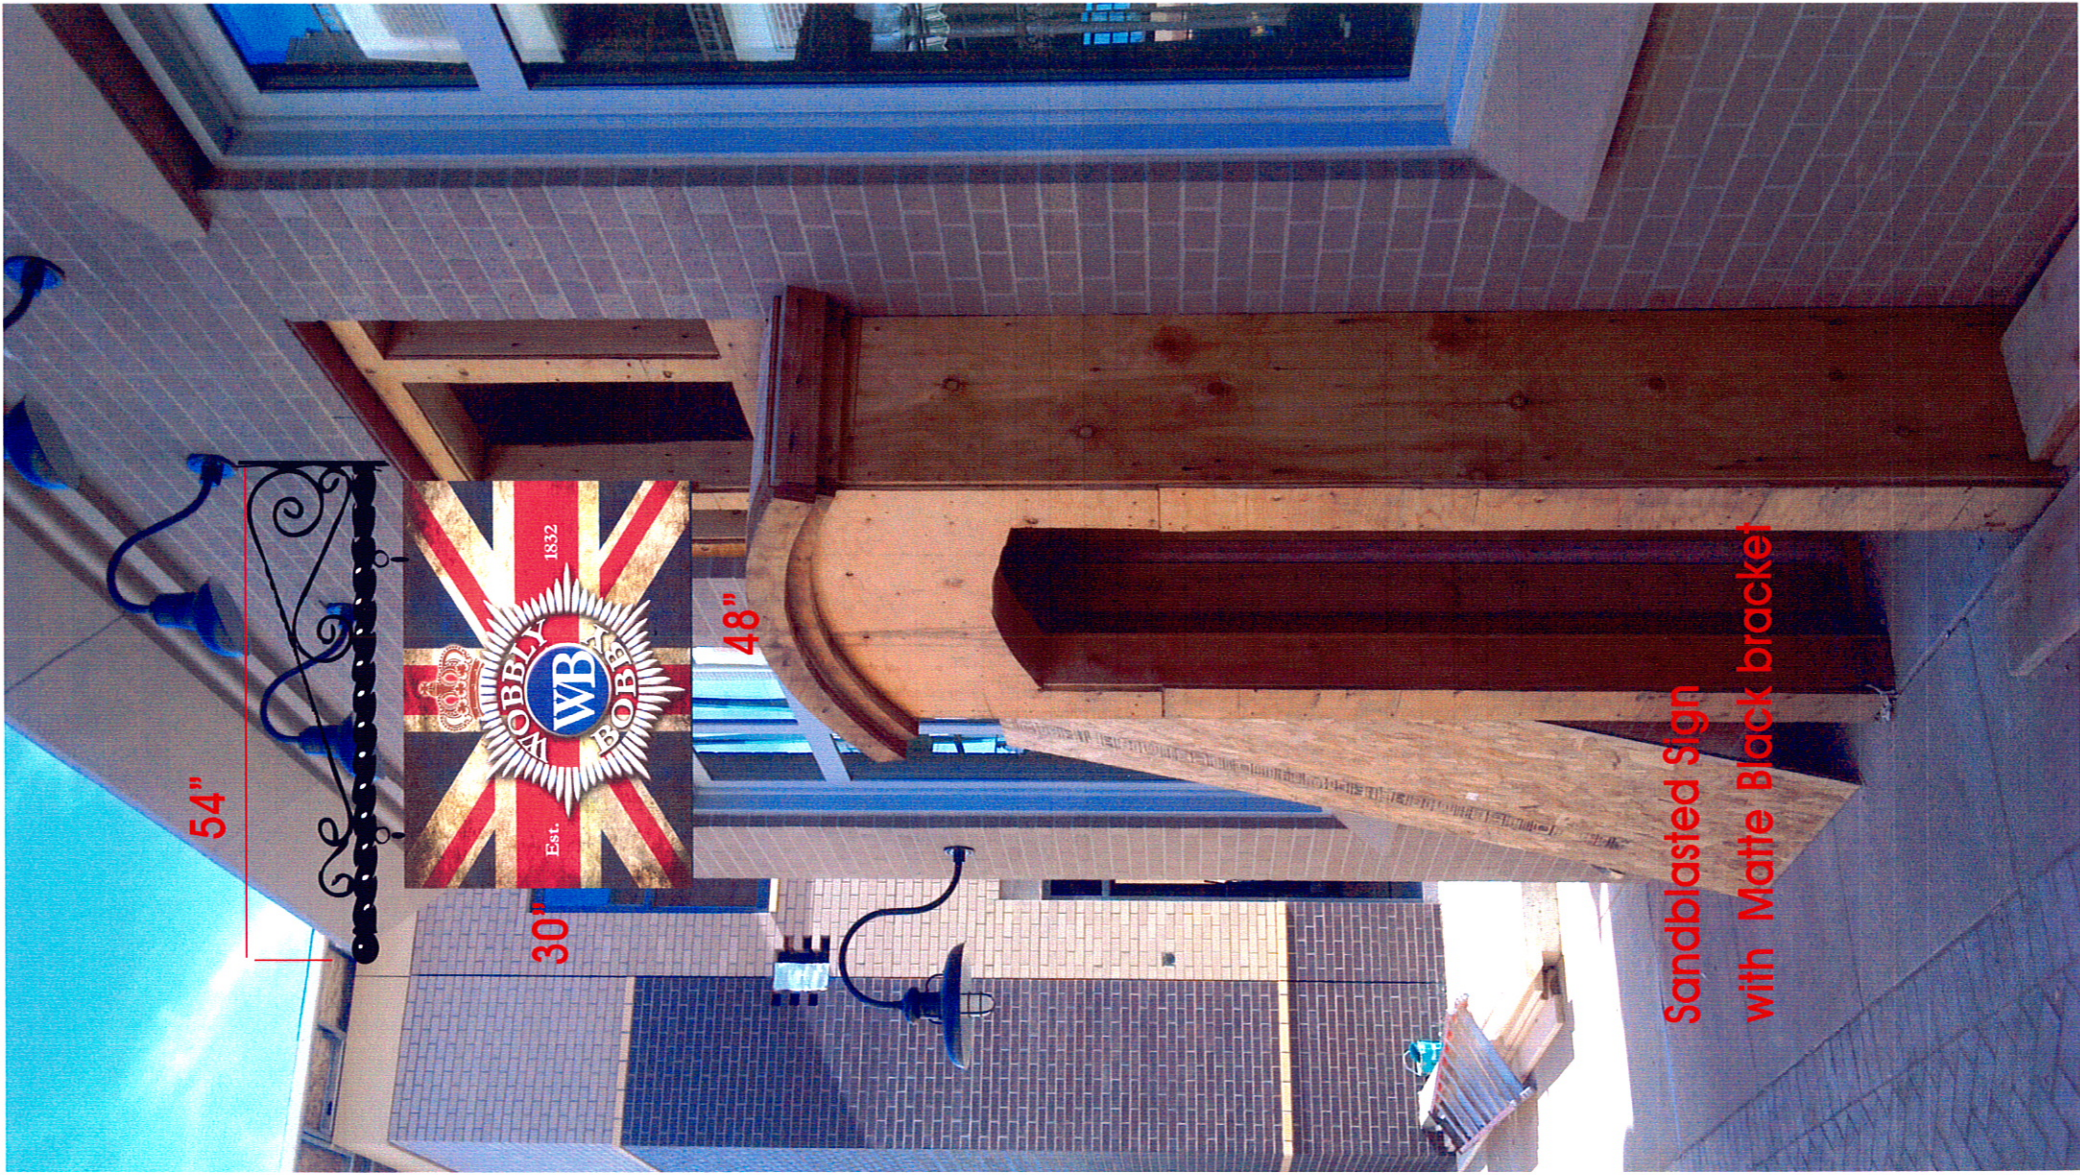

Est.

1832

A. BOBBLY
WB
BOBBLY

54"

30"

48"

Sandblasted Sign
with Matte Black bracket

Heavy Duty Steel Sign Braket Painted Matte Black