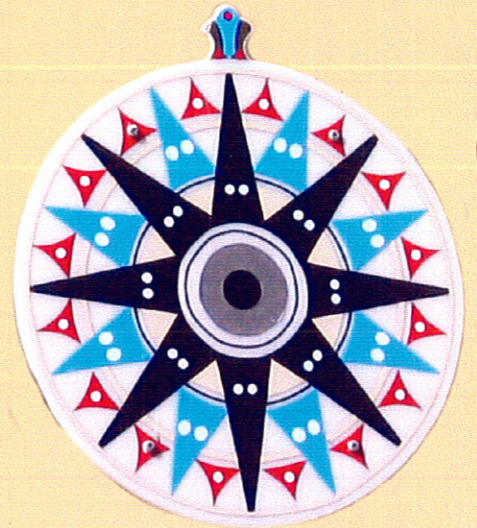

ROAM'N  
AROUND

ROAM'N  
AROUND

72"

24"

Aluminum Sign

24"

EXPLORE ♦ HIKE ♦ TRAVEL  
OUTDOOR & TRAVEL GEAR

72"