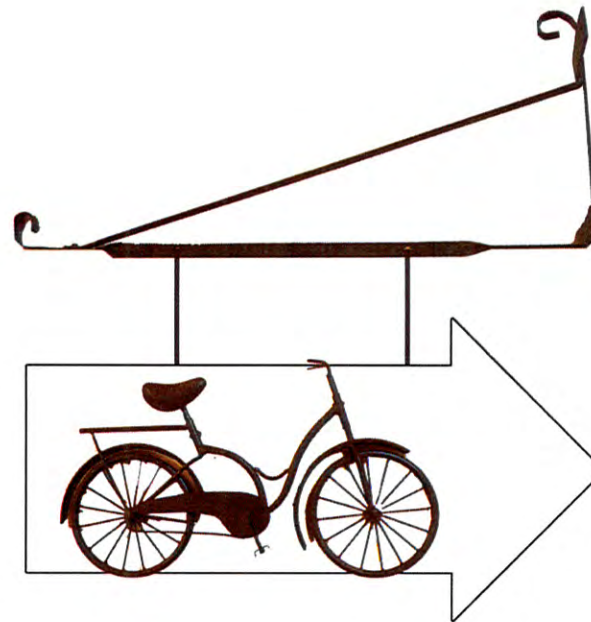

Wall Sign
MDO Sign with Vinyl Graphics
Sign Size: 35"x80"

Pedestrian Sign
MDO with Alum Bike
Sign Size: 15"x36"

1" = 1'