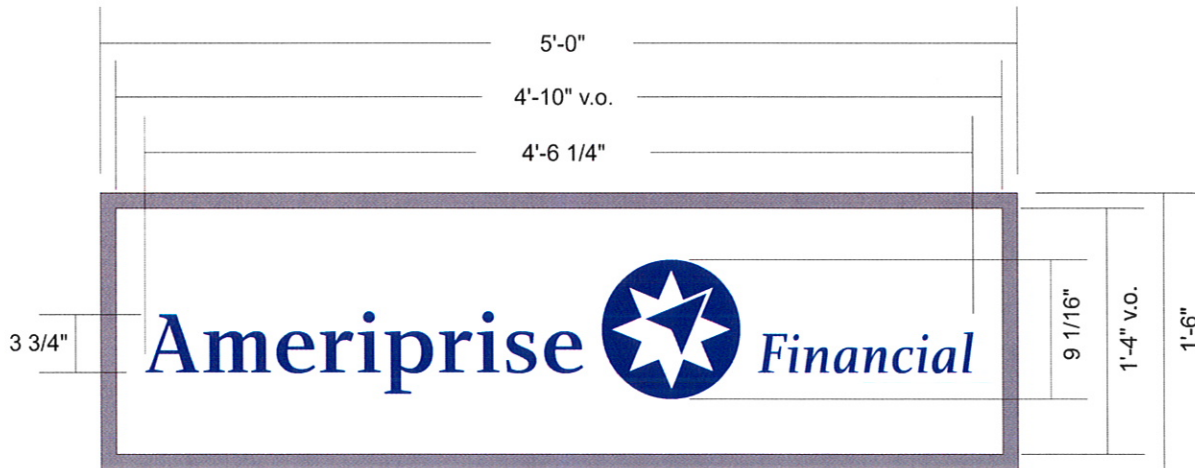

Replacement Faces

Two (2) new white replacement faces for existing D/F wall cabinet. Faces to be provided by others.

Scale: 1"=1'

Site ID#: N/A
 Address: 709 Main Street
 Location: Rapid City, SD

S-1