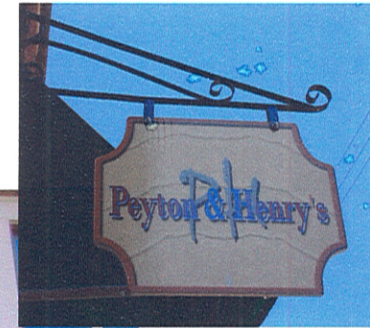

1. Boutique Sign: 3 Dimensional acrylic letters, cream on matte black backdrop
2. Full Color Printed/Plotted Vinyl for Window logos, (in white if can only apply on inside.)
3. Two pedestrian signs, printed vinyl applied to wood, painted edges, iron hangers.