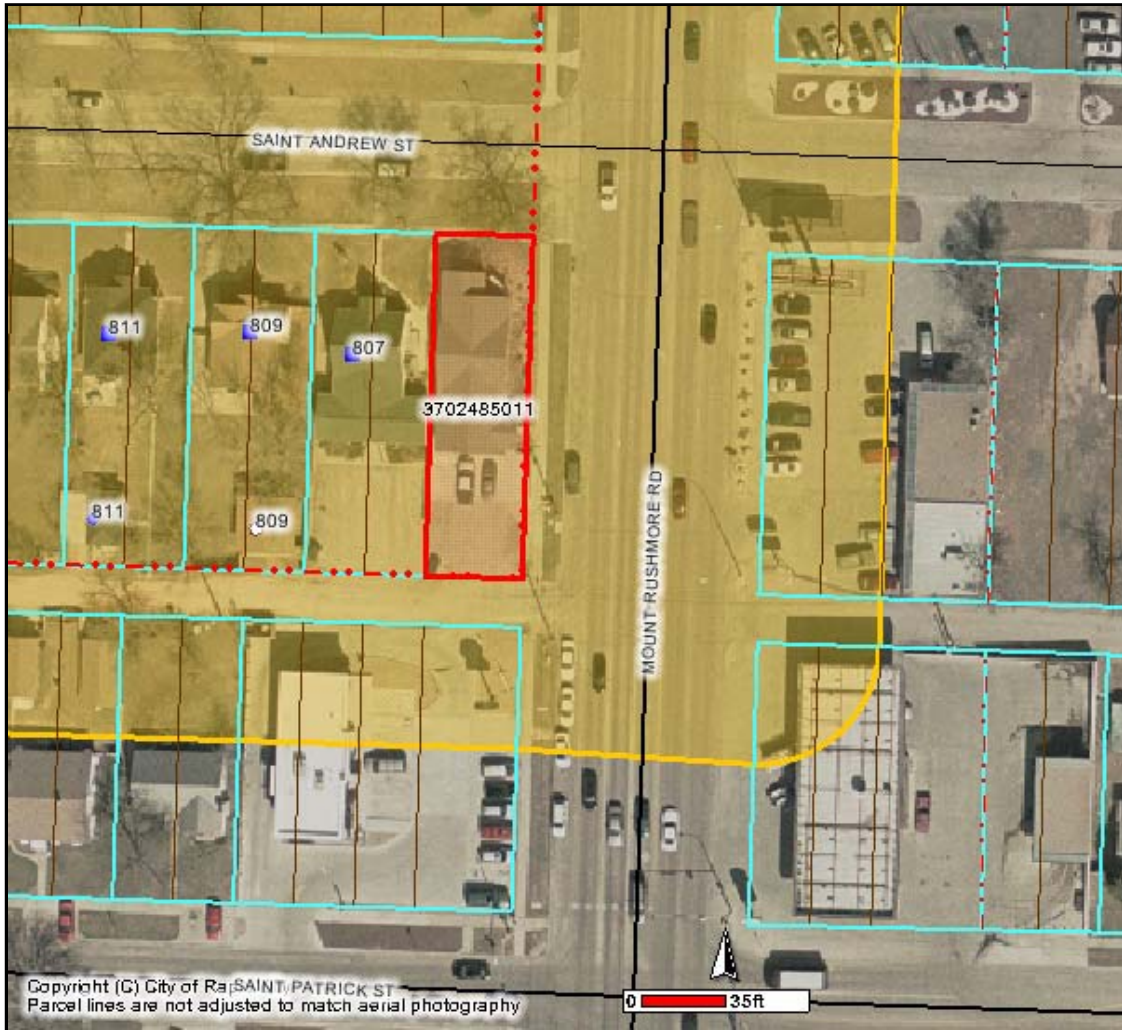

1801 Mt Rushmore Road

[Print](#) [Close](#)

Copyright (C) City of Rapid City, SD
 Parcel lines are not adjusted to match aerial photography

	SELECTION		CONTRIBUTING SHED		Roads
-			NON-CONTRIBUTING BUILDING		Not classified
	Historic Structures		NON-CONTRIBUTING GARAGE		Interstate
	CONTRIBUTING BUILDING		NON-CONTRIBUTING SHED		US Highway
	CONTRIBUTING GARAGE (cont)		NON-CONTRIBUTING STATUE		SD Highway
					(cont)

DISCLAIMER
 DISCLAIMER: This GIS data is provided 'as is' without warranty or any representation of accuracy, timeliness or completeness. The burden for determining accuracy, completeness, timeliness, merchantability and fitness for or the appropriateness for use rests solely on the requester. Rapid City and Pennington County make no warranties, express or implied, as to the use of the data. The implied warranties of merchantability or fitness for a particular purpose are specifically disclaimed. The requester acknowledges and accepts the limitations of the data, including the fact that the data is dynamic and is in a constant state of maintenance, correction and update. This document does not represent a legal survey of the land. There are no restrictions on distribution of printed Rapid City/Pennington County maps, other than the City of Rapid City copyright/credit notice be legible on the print. The User agrees to recognize and honor in perpetuity the copyrights, and other proprietary claims for the GIS Product File(s) established or produced by the City of Rapid City or the vendors furnishing said items to the City of Rapid City.