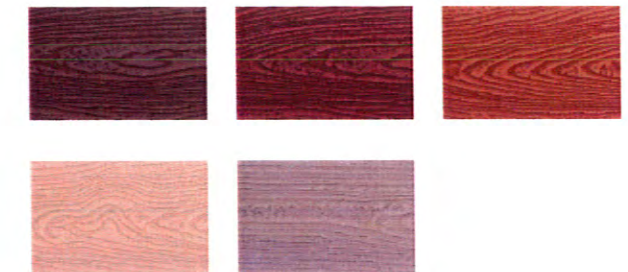

DECKING: TRANSCEND® IN ISLAND MIST

Transcend® decking in Island Mist featuring Charcoal Black railing with round aluminum balusters and Classic White posts

DECKING COLORS

PREMIUM TROPICALS

CLASSIC EARTH TONES