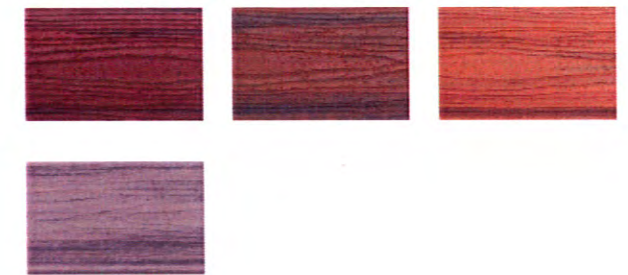

DECKING: TRANSCEND® IN ISLAND MIST

Transcend® decking in Island Mist featuring Charcoal Black railing with round aluminum balusters and Classic White posts

DECKING COLORS

PREMIUM TROPICALS

CLASSIC EARTH TONES