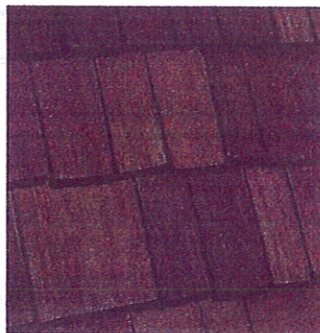

Espresso, inspired by Tahoe