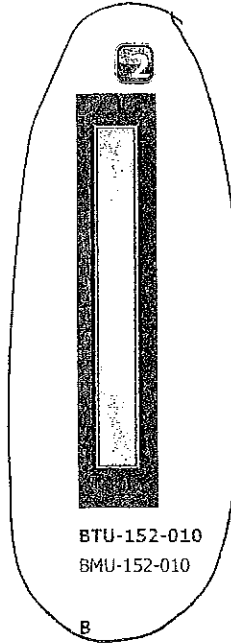

Fiberglass

Clear 010

A
A

B
A

B
A

Clear Vented 160

BTU-152-010
BMU-152-010

B
A

B
A