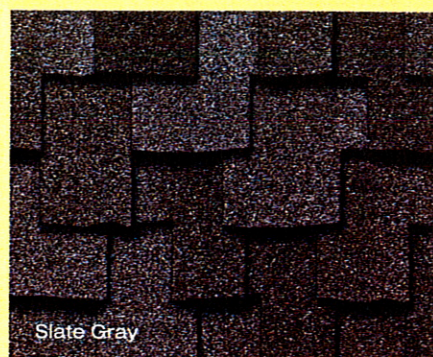

PRESIDENTIAL SHAKE™

color palette

CertainTeed

PRESIDENTIAL SHAKE™

Luxury Shingles

**NEW
ENHANCED
BLENDS**
Deep, Rich
Hues

Shown in Weathered Wood

CertainTeed
SAINT-GOBAIN