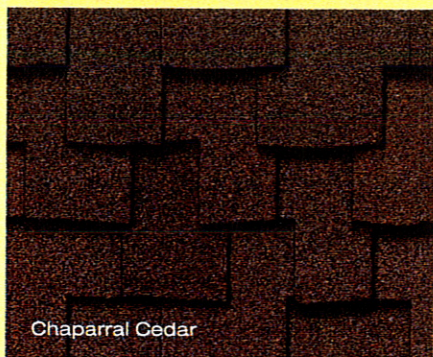

PRESIDENTIAL SHAKE™

color palette

CertainTeed

PRESIDENTIAL SHAKE™

Luxury Shingles

**NEW
ENHANCED
BLENDS**
Deep, Rich
Hues

Shown in Weathered Wood

CertainTeed
SAINT-GOBAIN