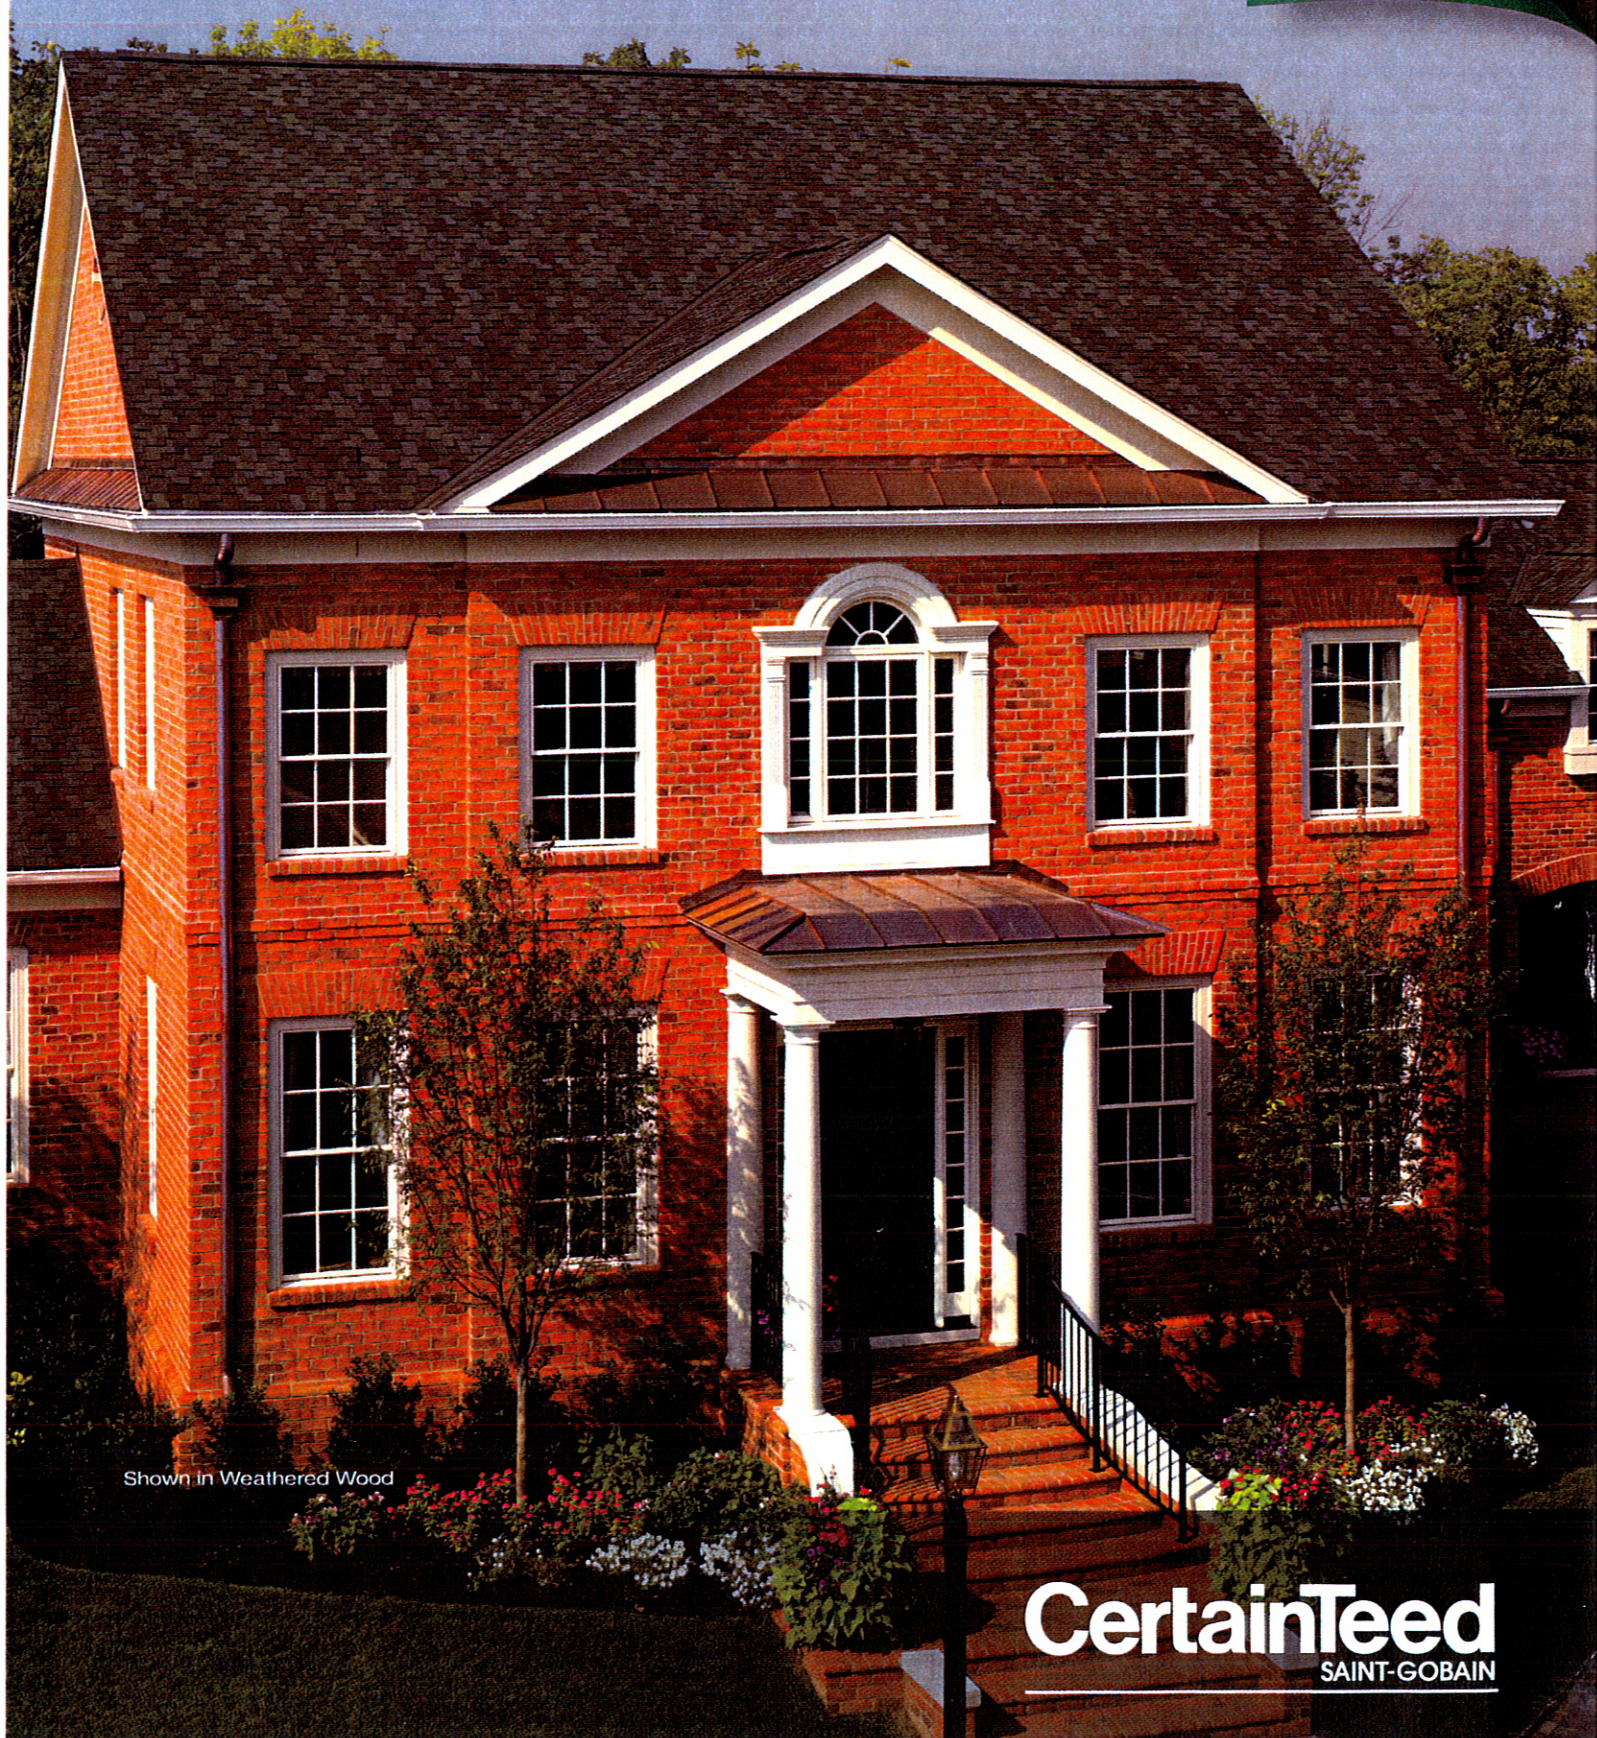

PRESIDENTIAL SHAKE™

color palette

CertainTeed

PRESIDENTIAL SHAKE™

Luxury Shingles

**NEW
ENHANCED
BLENDS**
Deep, Rich
Hues

Shown in Weathered Wood

CertainTeed
SAINT-GOBAIN