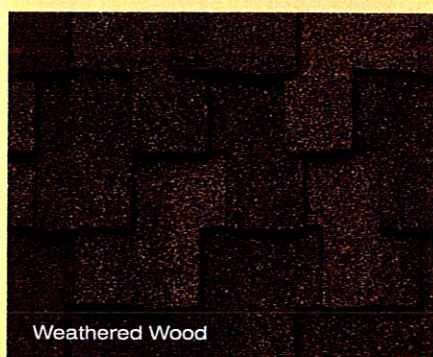

PRESIDENTIAL SHAKE™

color palette

CertainTeed

PRESIDENTIAL SHAKE™

Luxury Shingles

**NEW
ENHANCED
BLENDS**
Deep, Rich
Hues

Shown in Weathered Wood

CertainTeed
SAINT-GOBAIN