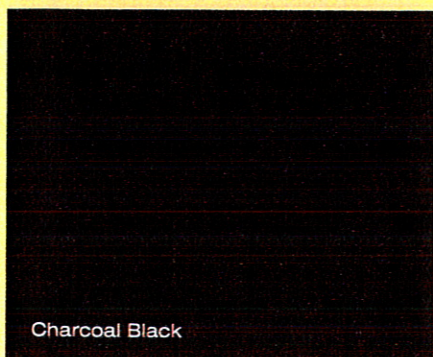

PRESIDENTIAL SHAKE™

color palette

CertainTeed

PRESIDENTIAL SHAKE™

Luxury Shingles

**NEW
ENHANCED
BLENDS**
Deep, Rich
Hues

Shown in Weathered Wood

CertainTeed
SAINT-GOBAIN