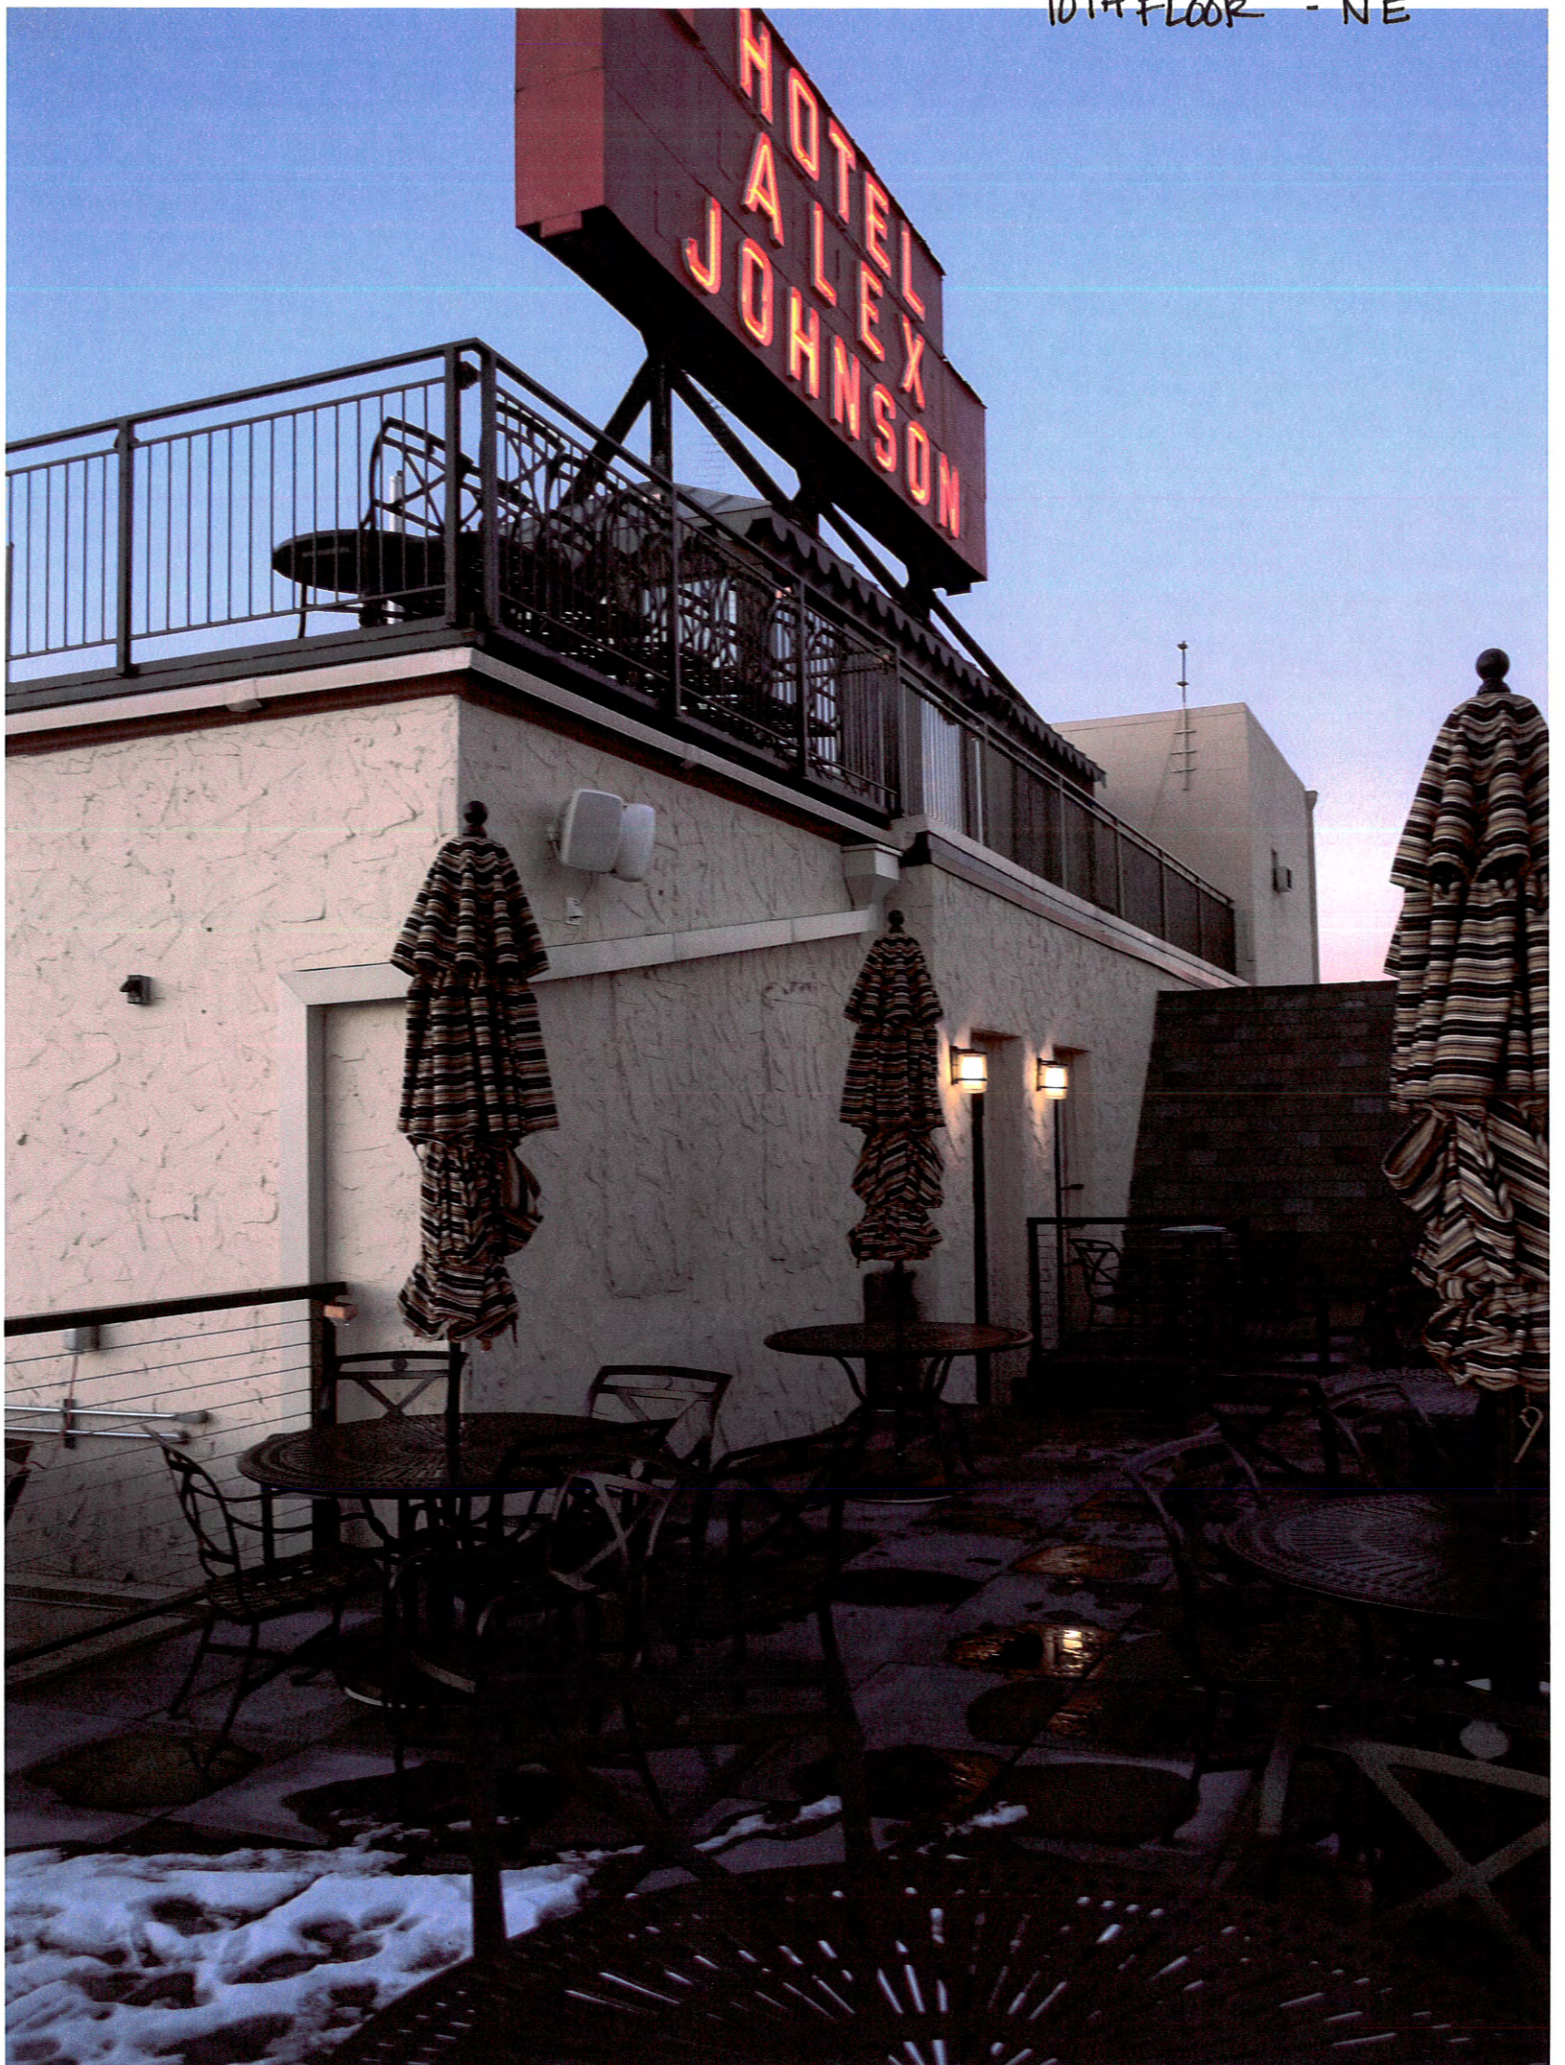

2 HOUR PARKING

ST. JOE STREET

BLUEGLASS WIND BARRIER  
ST. JOE VIEW (EAST-LOOKING)

HOTEL  
ALEX  
JOHNSON

NW-ST. VIEW FROM 6TH ST.

10TH FLOOR - NE

N - 11TH FLOOR

SW - 11TH FLOOR

SE - 10TH FLOOR

NE - 10TH FLOOR