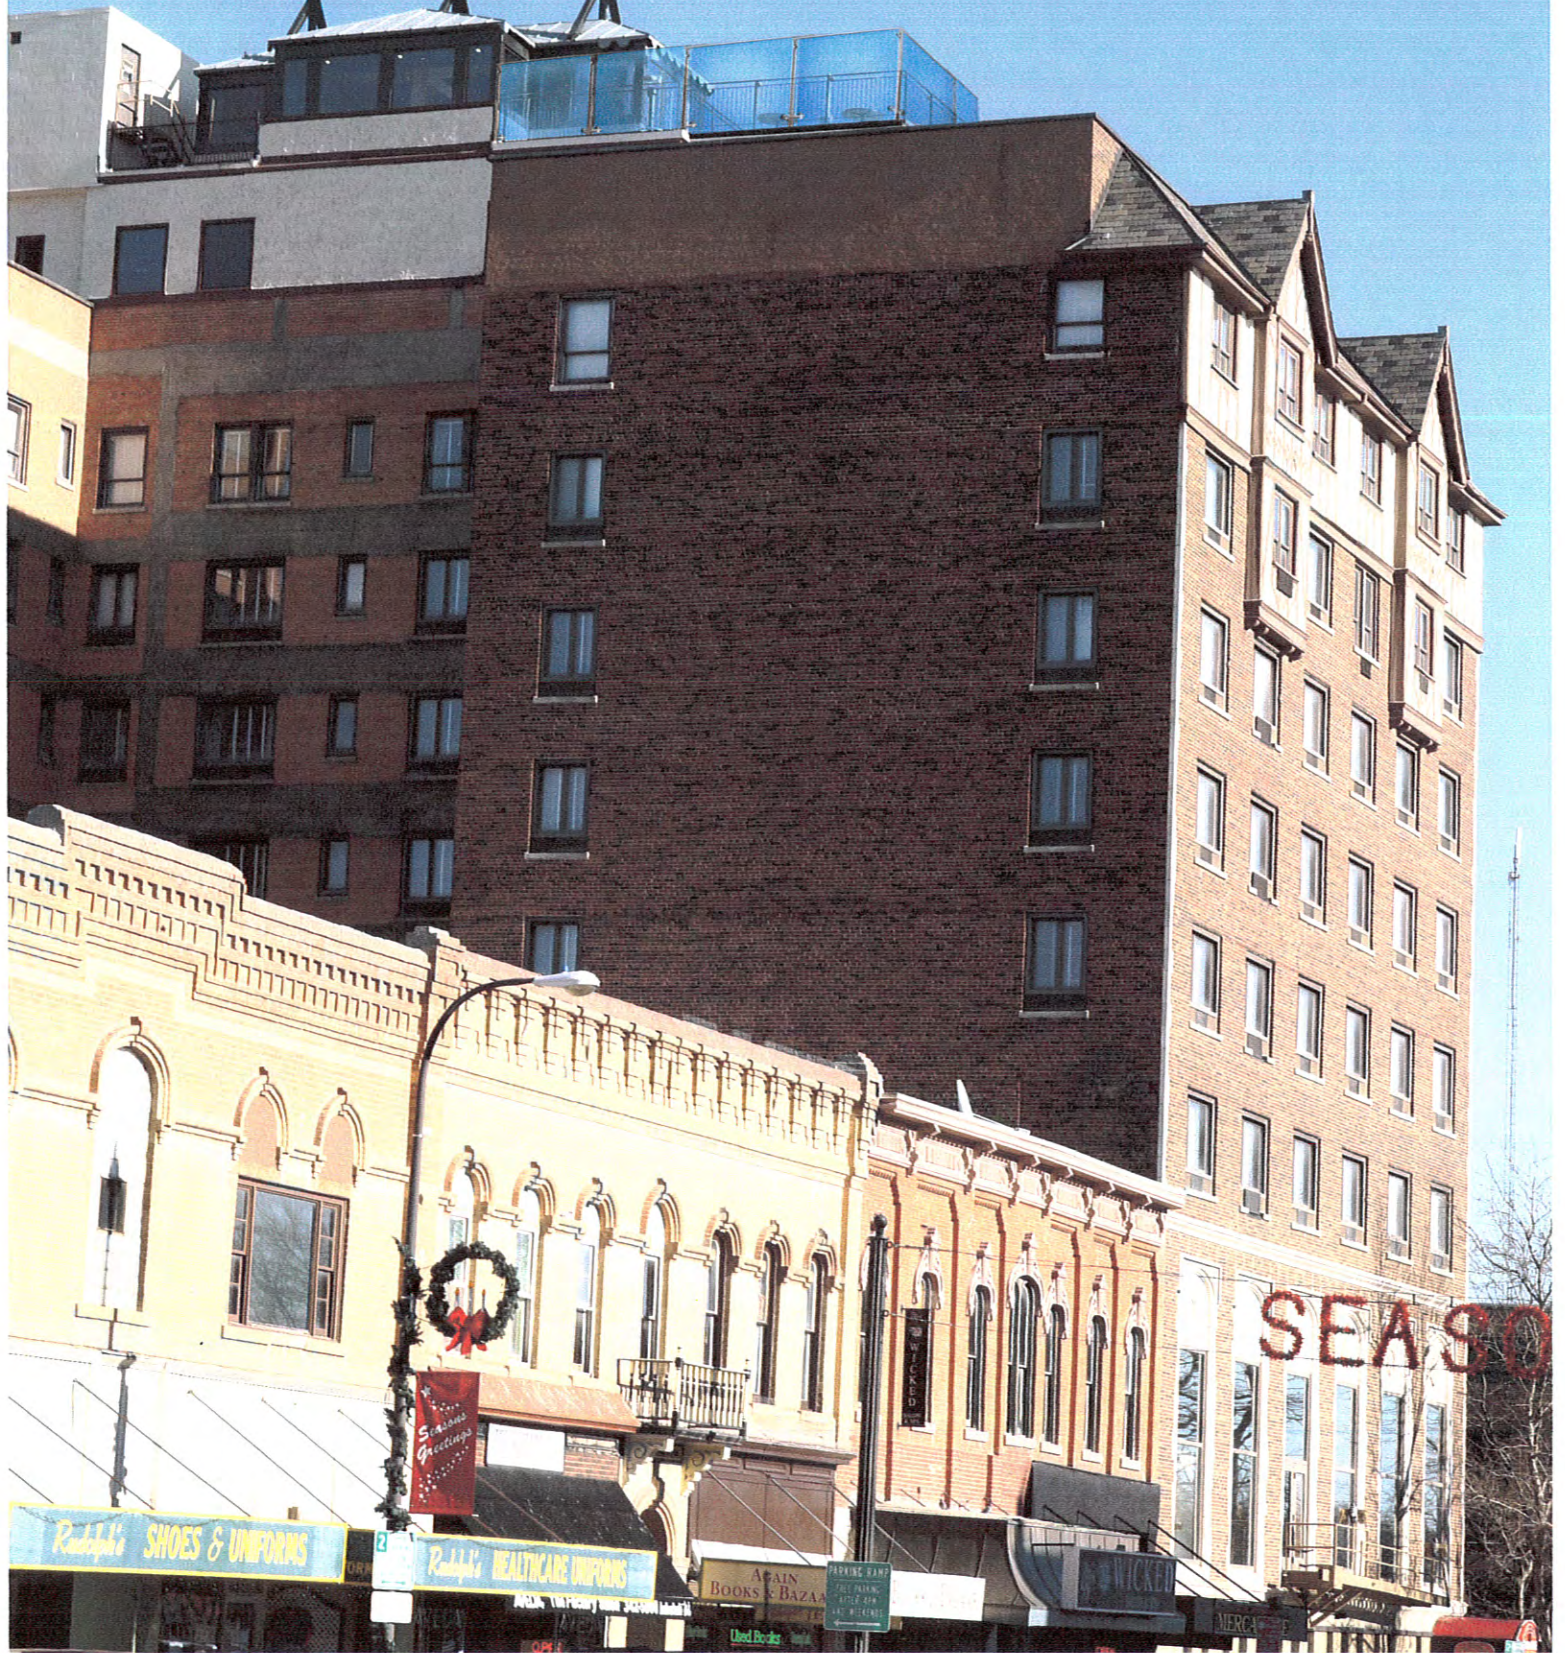

HOTEL  
ALEX  
JOHNSON

SEASON

Radolph's SHOES & UNIFORMS

Radolph's HEALTHCARE UNIFORMS

AGIN BOOKS & BAZA

Books & Baza

SWICKLE

MERCA

2 HOUR PARKING

ST. JOE STREET

BLUEGLASS WIND BARRIER  
ST. JOE VIEW (EAST-LOOKING)

HOTEL  
ALEX  
JOHNSON

NW-ST. VIEW FROM 6TH ST.

10TH FLOOR - NE

N - 11TH FLOOR

SW - 11TH FLOOR

SE - 10TH FLOOR

NE - 10TH FLOOR