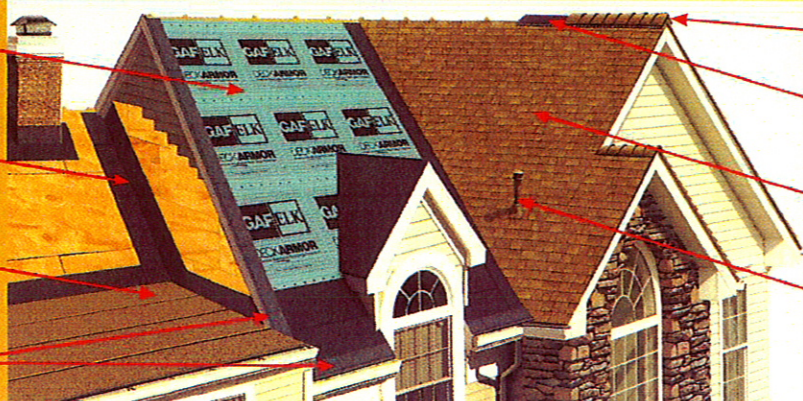

Ridge Cap Shingles

Attic Ventilation

Quality Shingles

Roof Accessory Paint