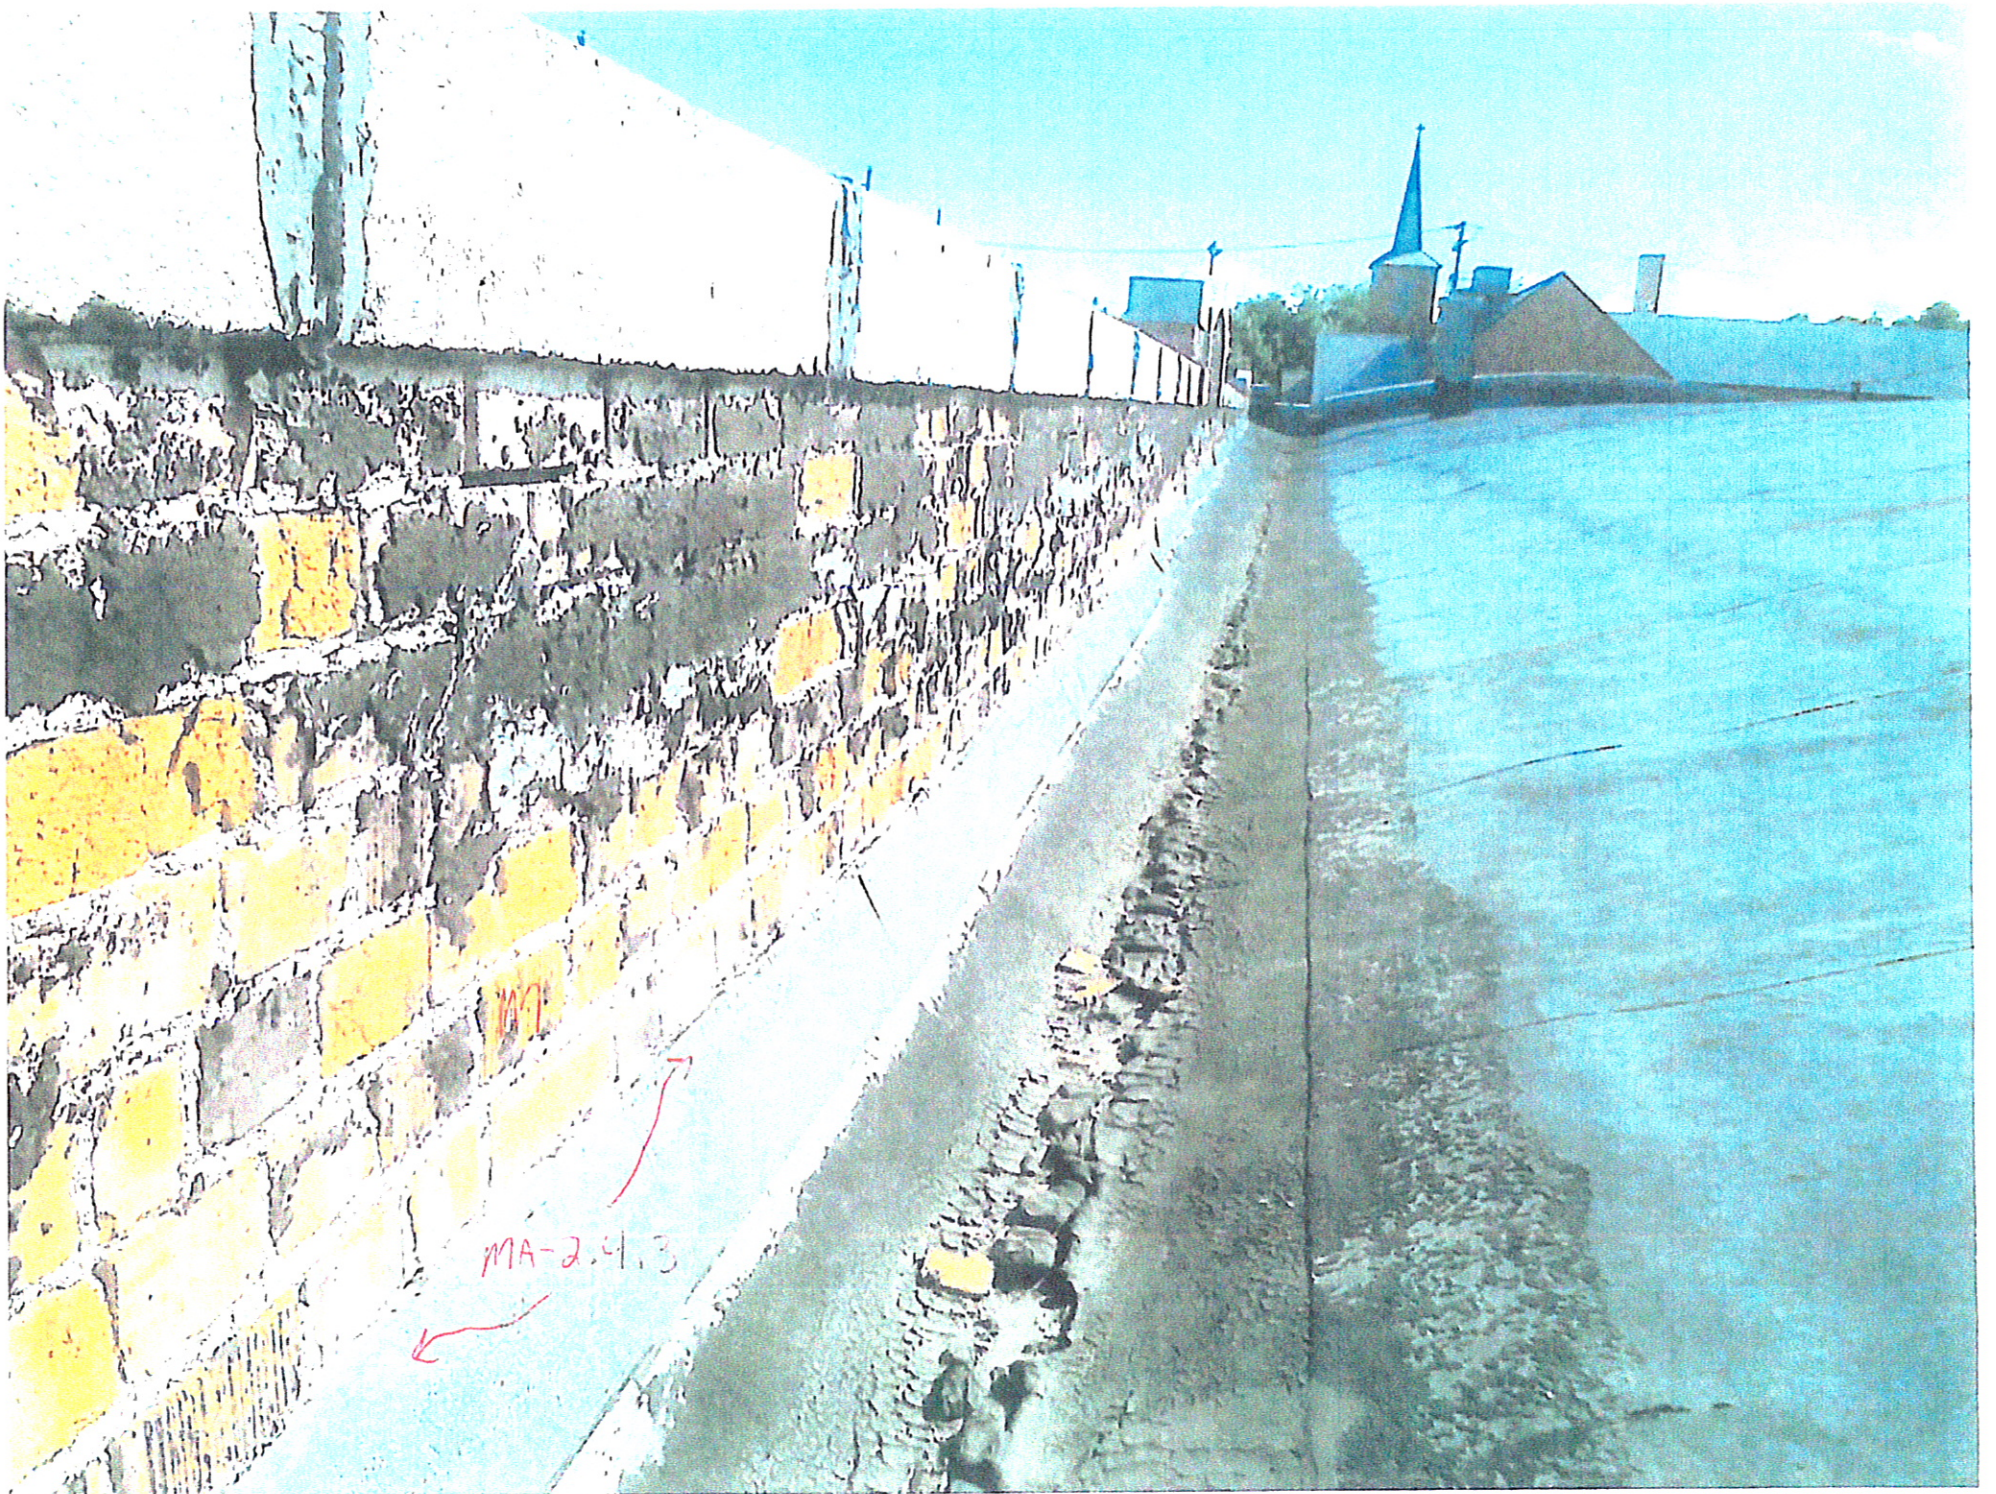

BRITISH
Austin
LEYLAND
MG

Jaguar
Triumph

ONE WAY

2 HOUR PARKING
7:30 AM TO 4:00 PM

GRAPHICS PLUS
Engineering, Architecture
& Survey Equipment
LARGE COPIES & COPIERS
FOR LEASE

MOTOR SERVICE CO.

DOM

Condition Note: