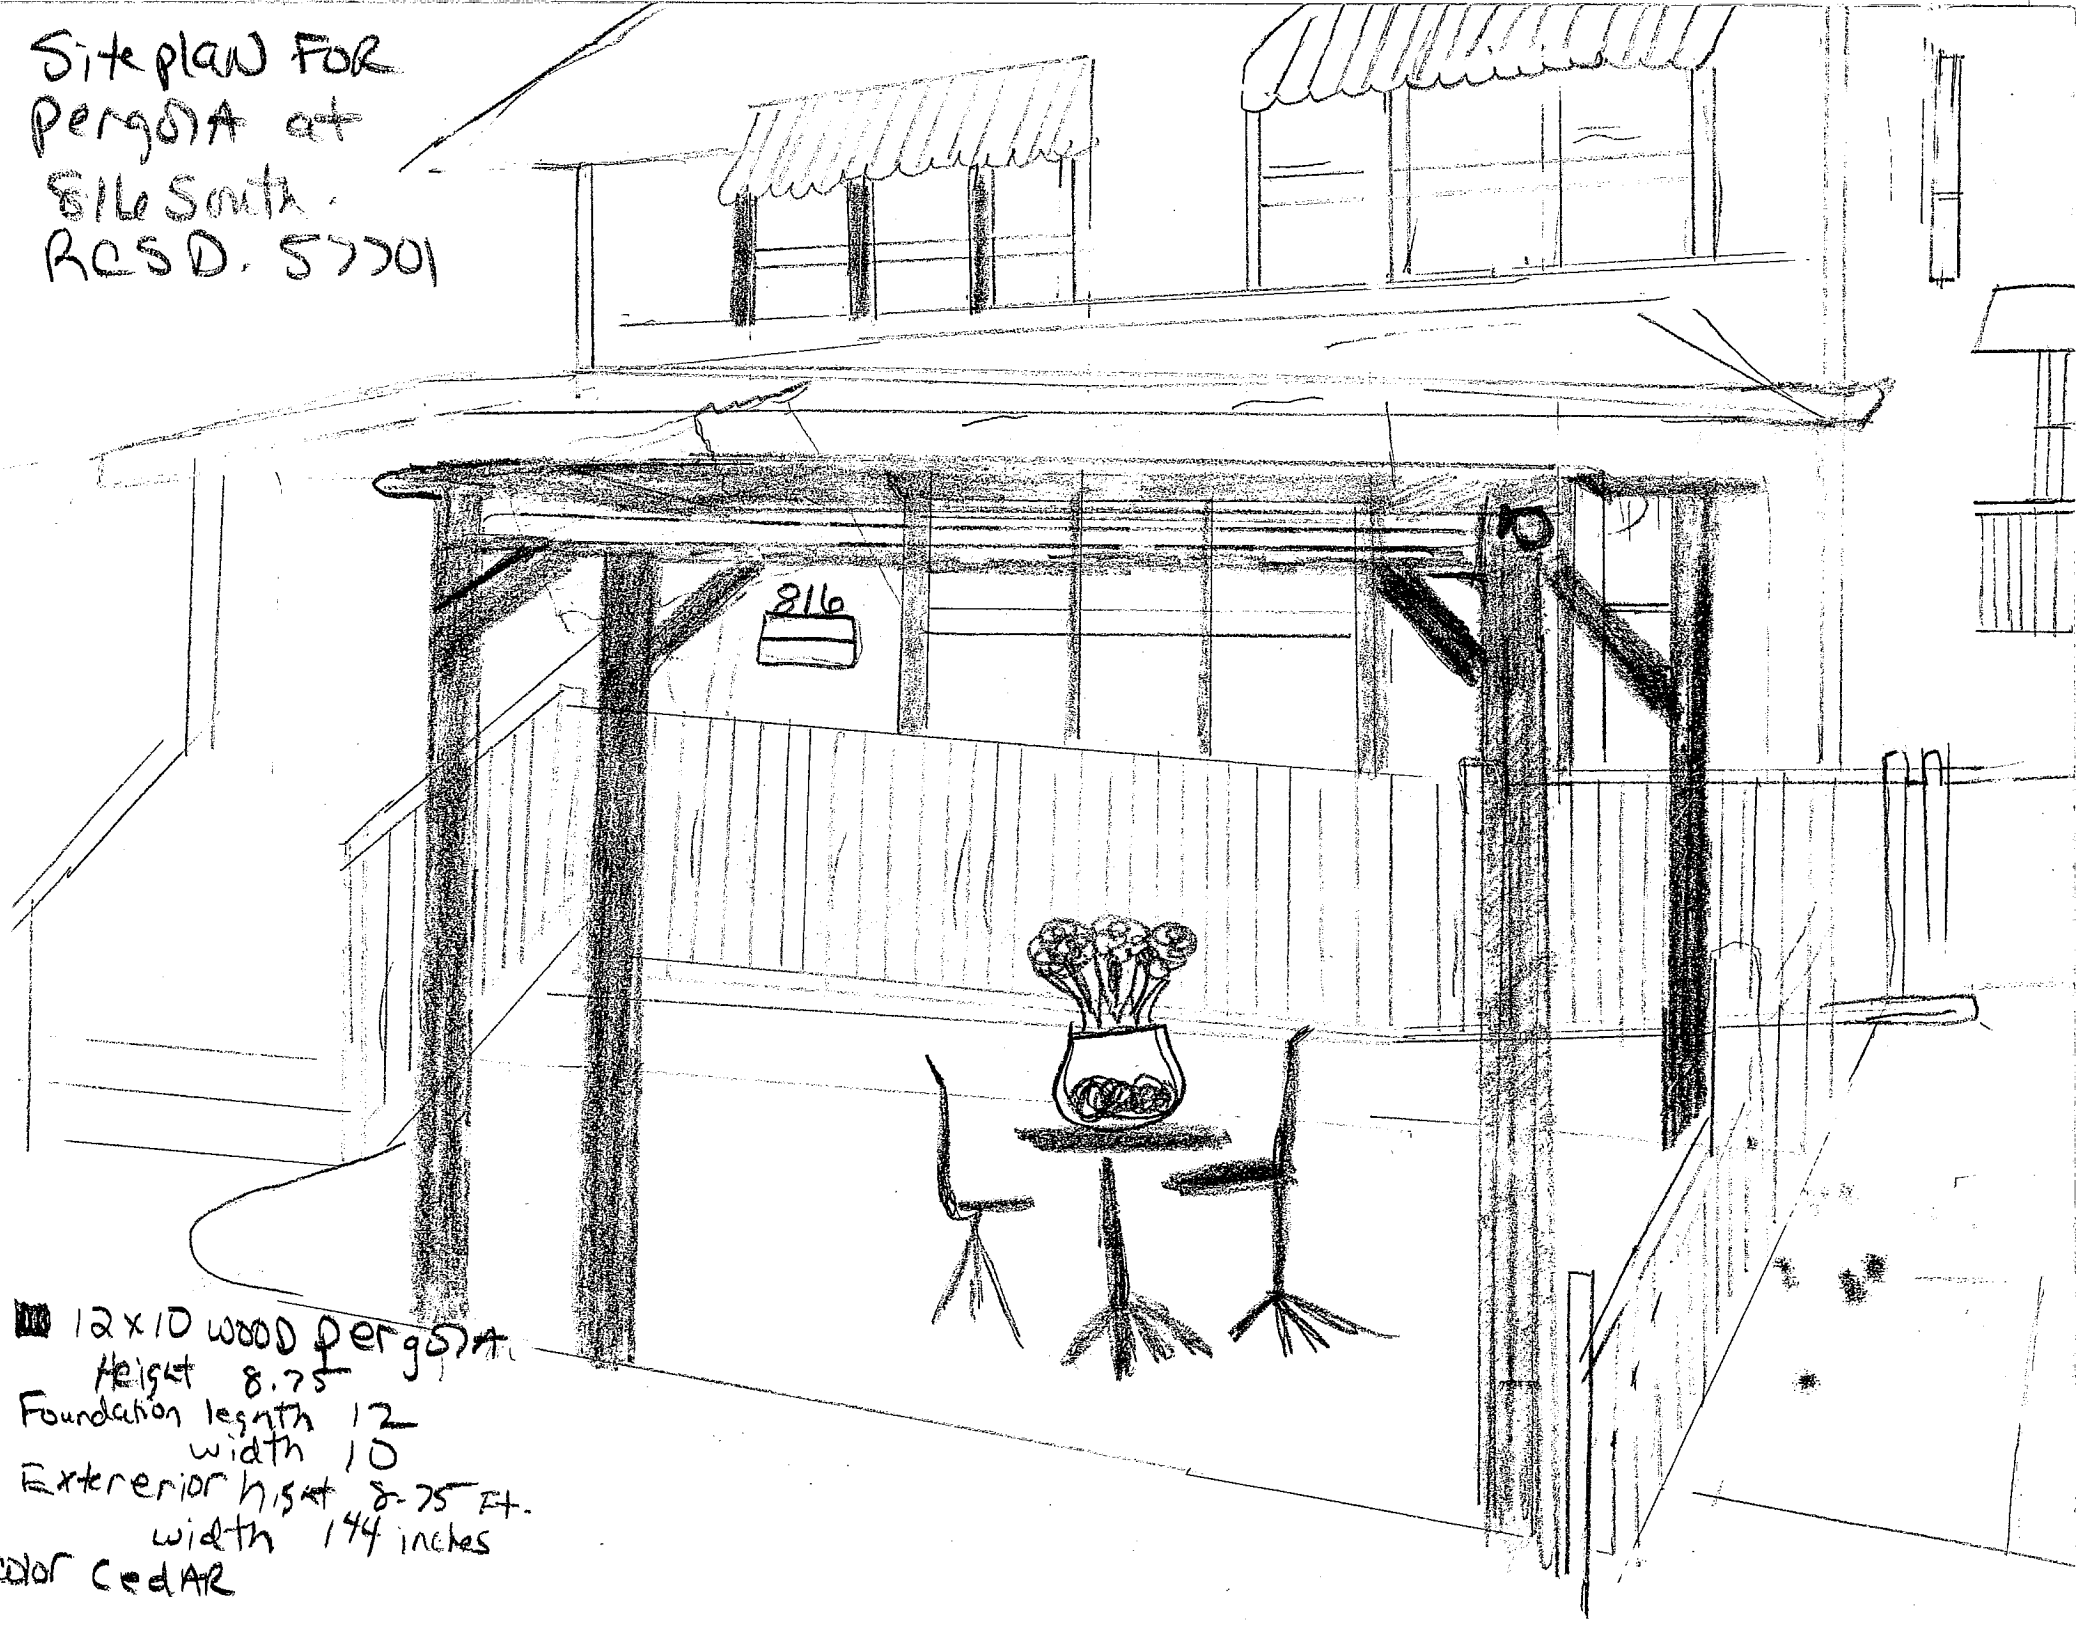

Site plan for
Pergola at
816 South
RCS D. 57501

12x10 wood pergola
Height 8.75
Foundation length 12
width 10
Exterior height 8.75 ft.
width 144 inches
color cedar