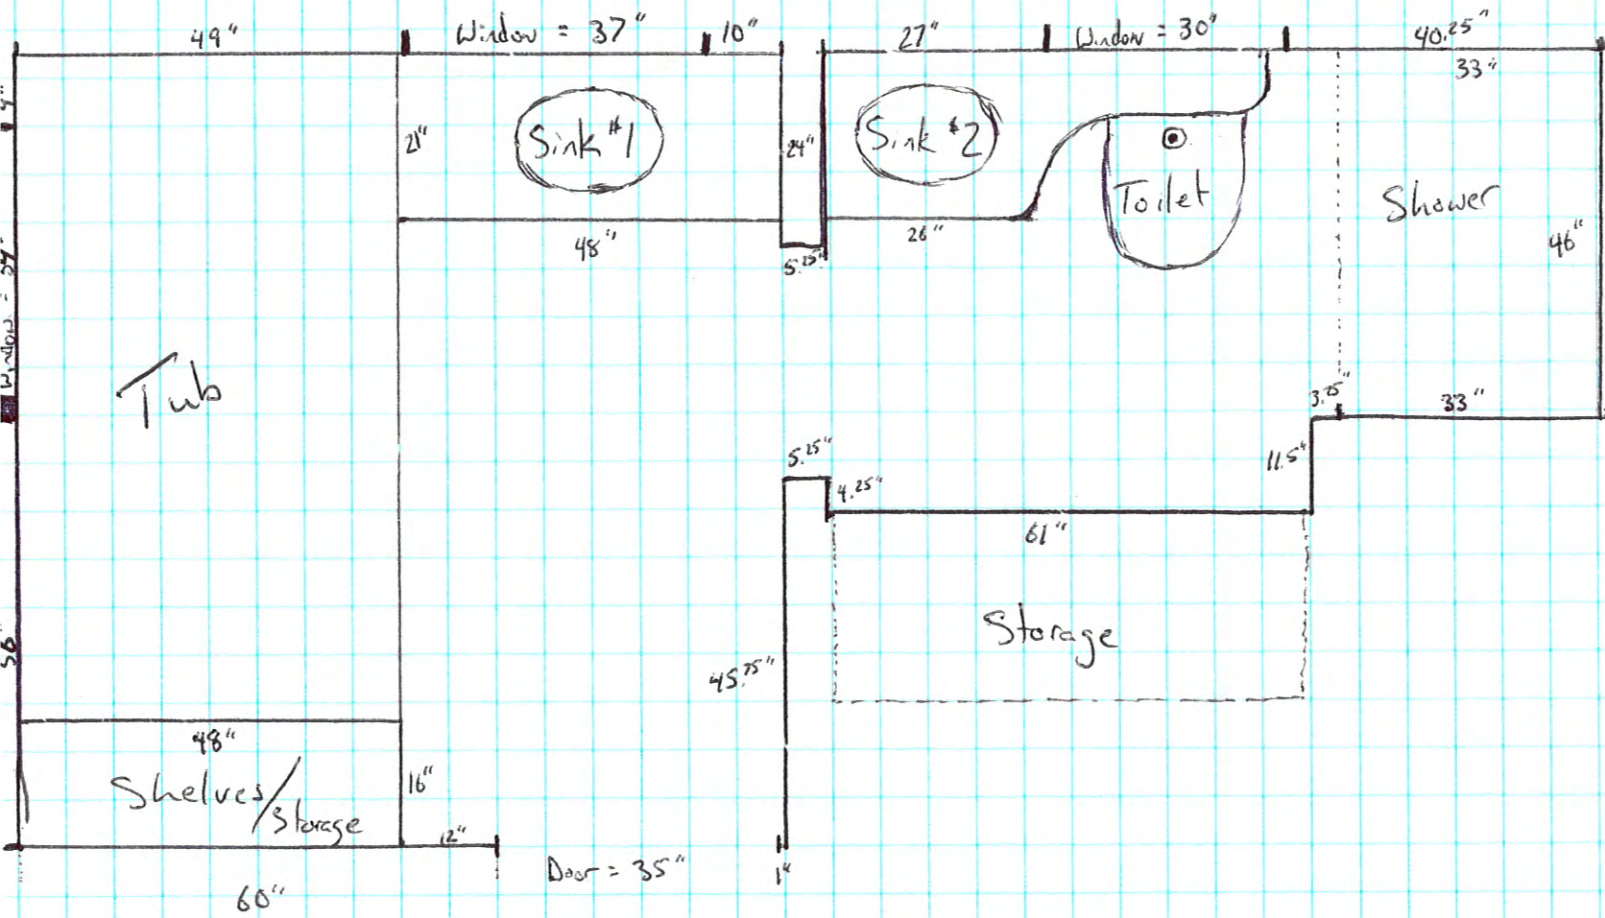

913 St James St.
Current Bathroom Layout.

1 square = 6"

913 St. James St.
New Inside Layout

1 square = 6"