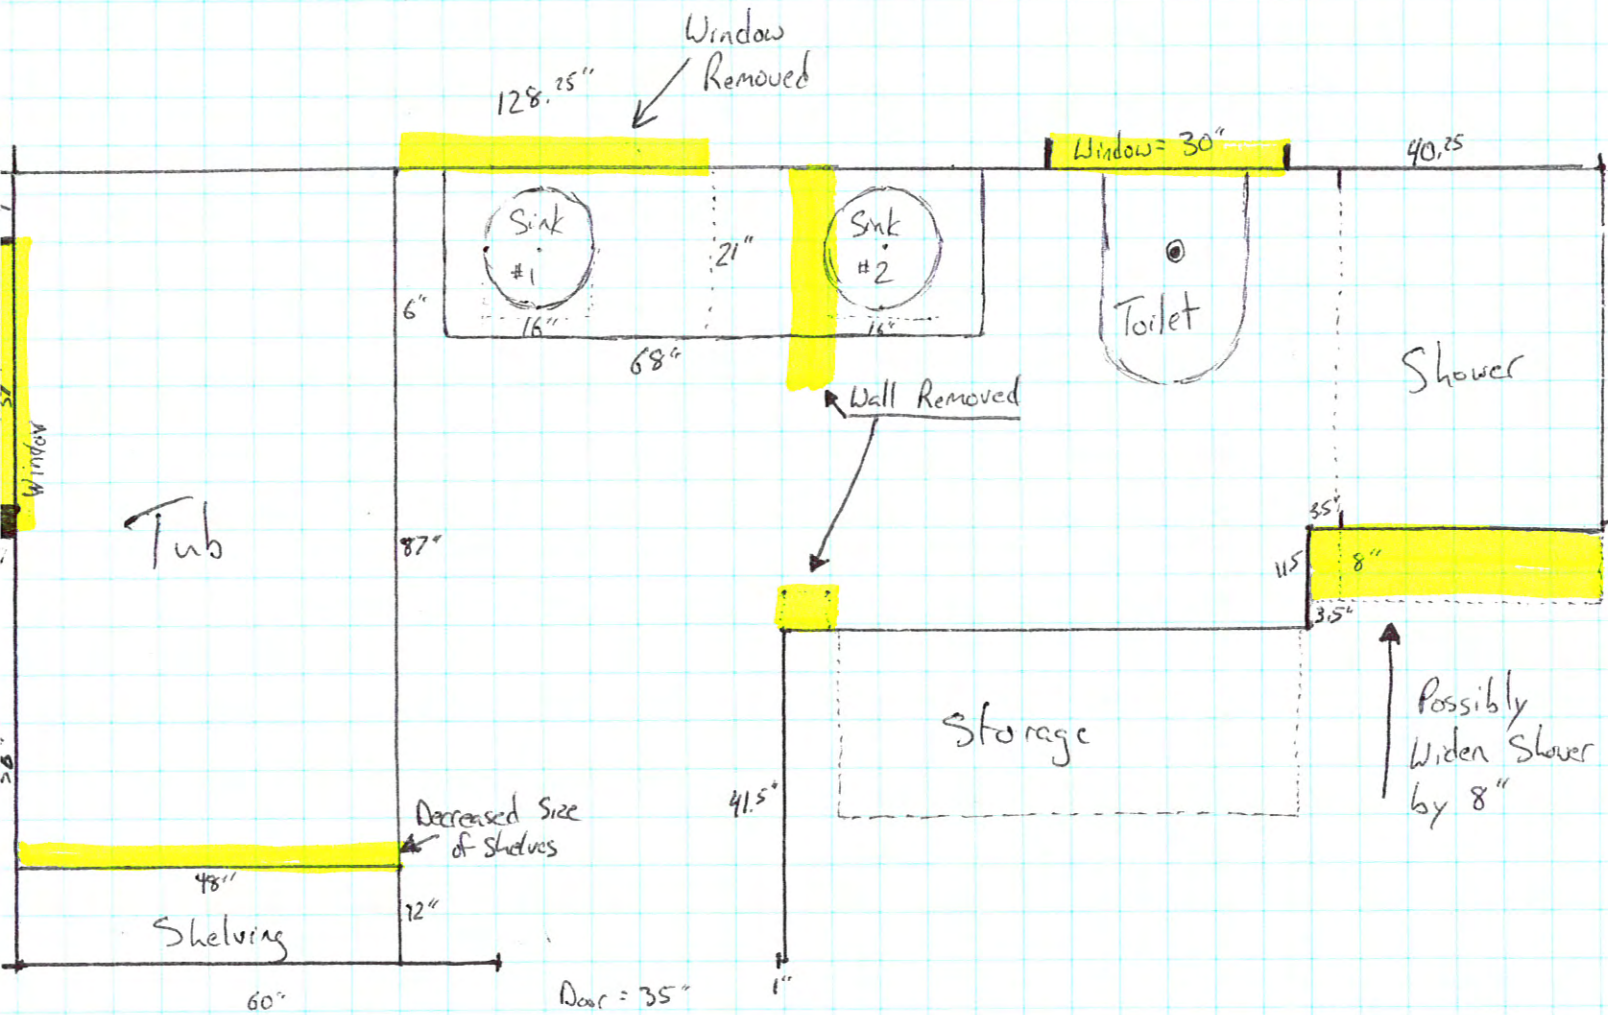

913 St James St.
Current Bathroom Layout.

1 square = 6"

913 St. James St.
New Inside Layout

1 square = 6"