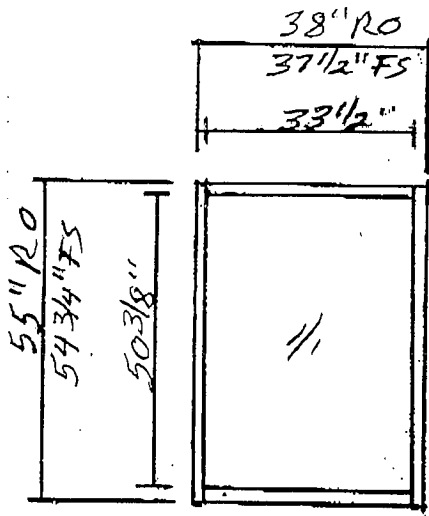

2-each

Hagen Glass,
Windows & Sliding, Inc.
4111 Triple Crown Dr.
Rapid City, SD 57701