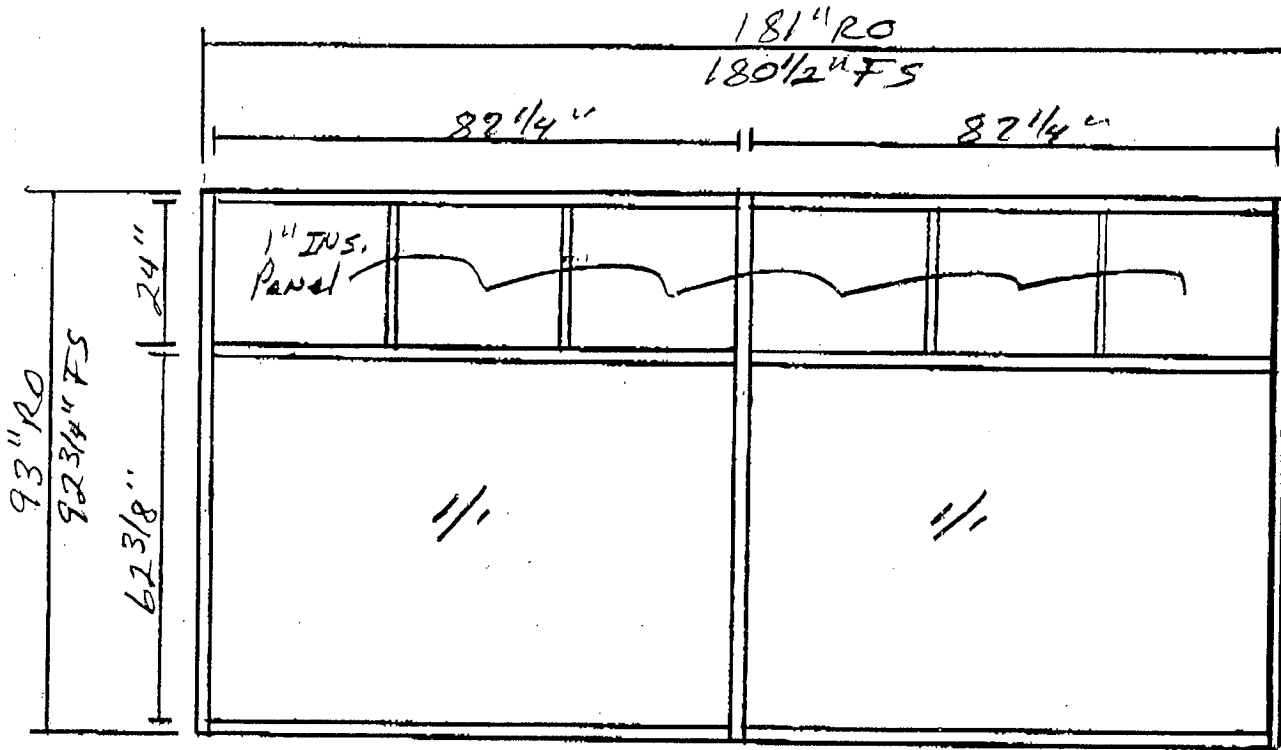

2-each

Job: North Western Warehouse