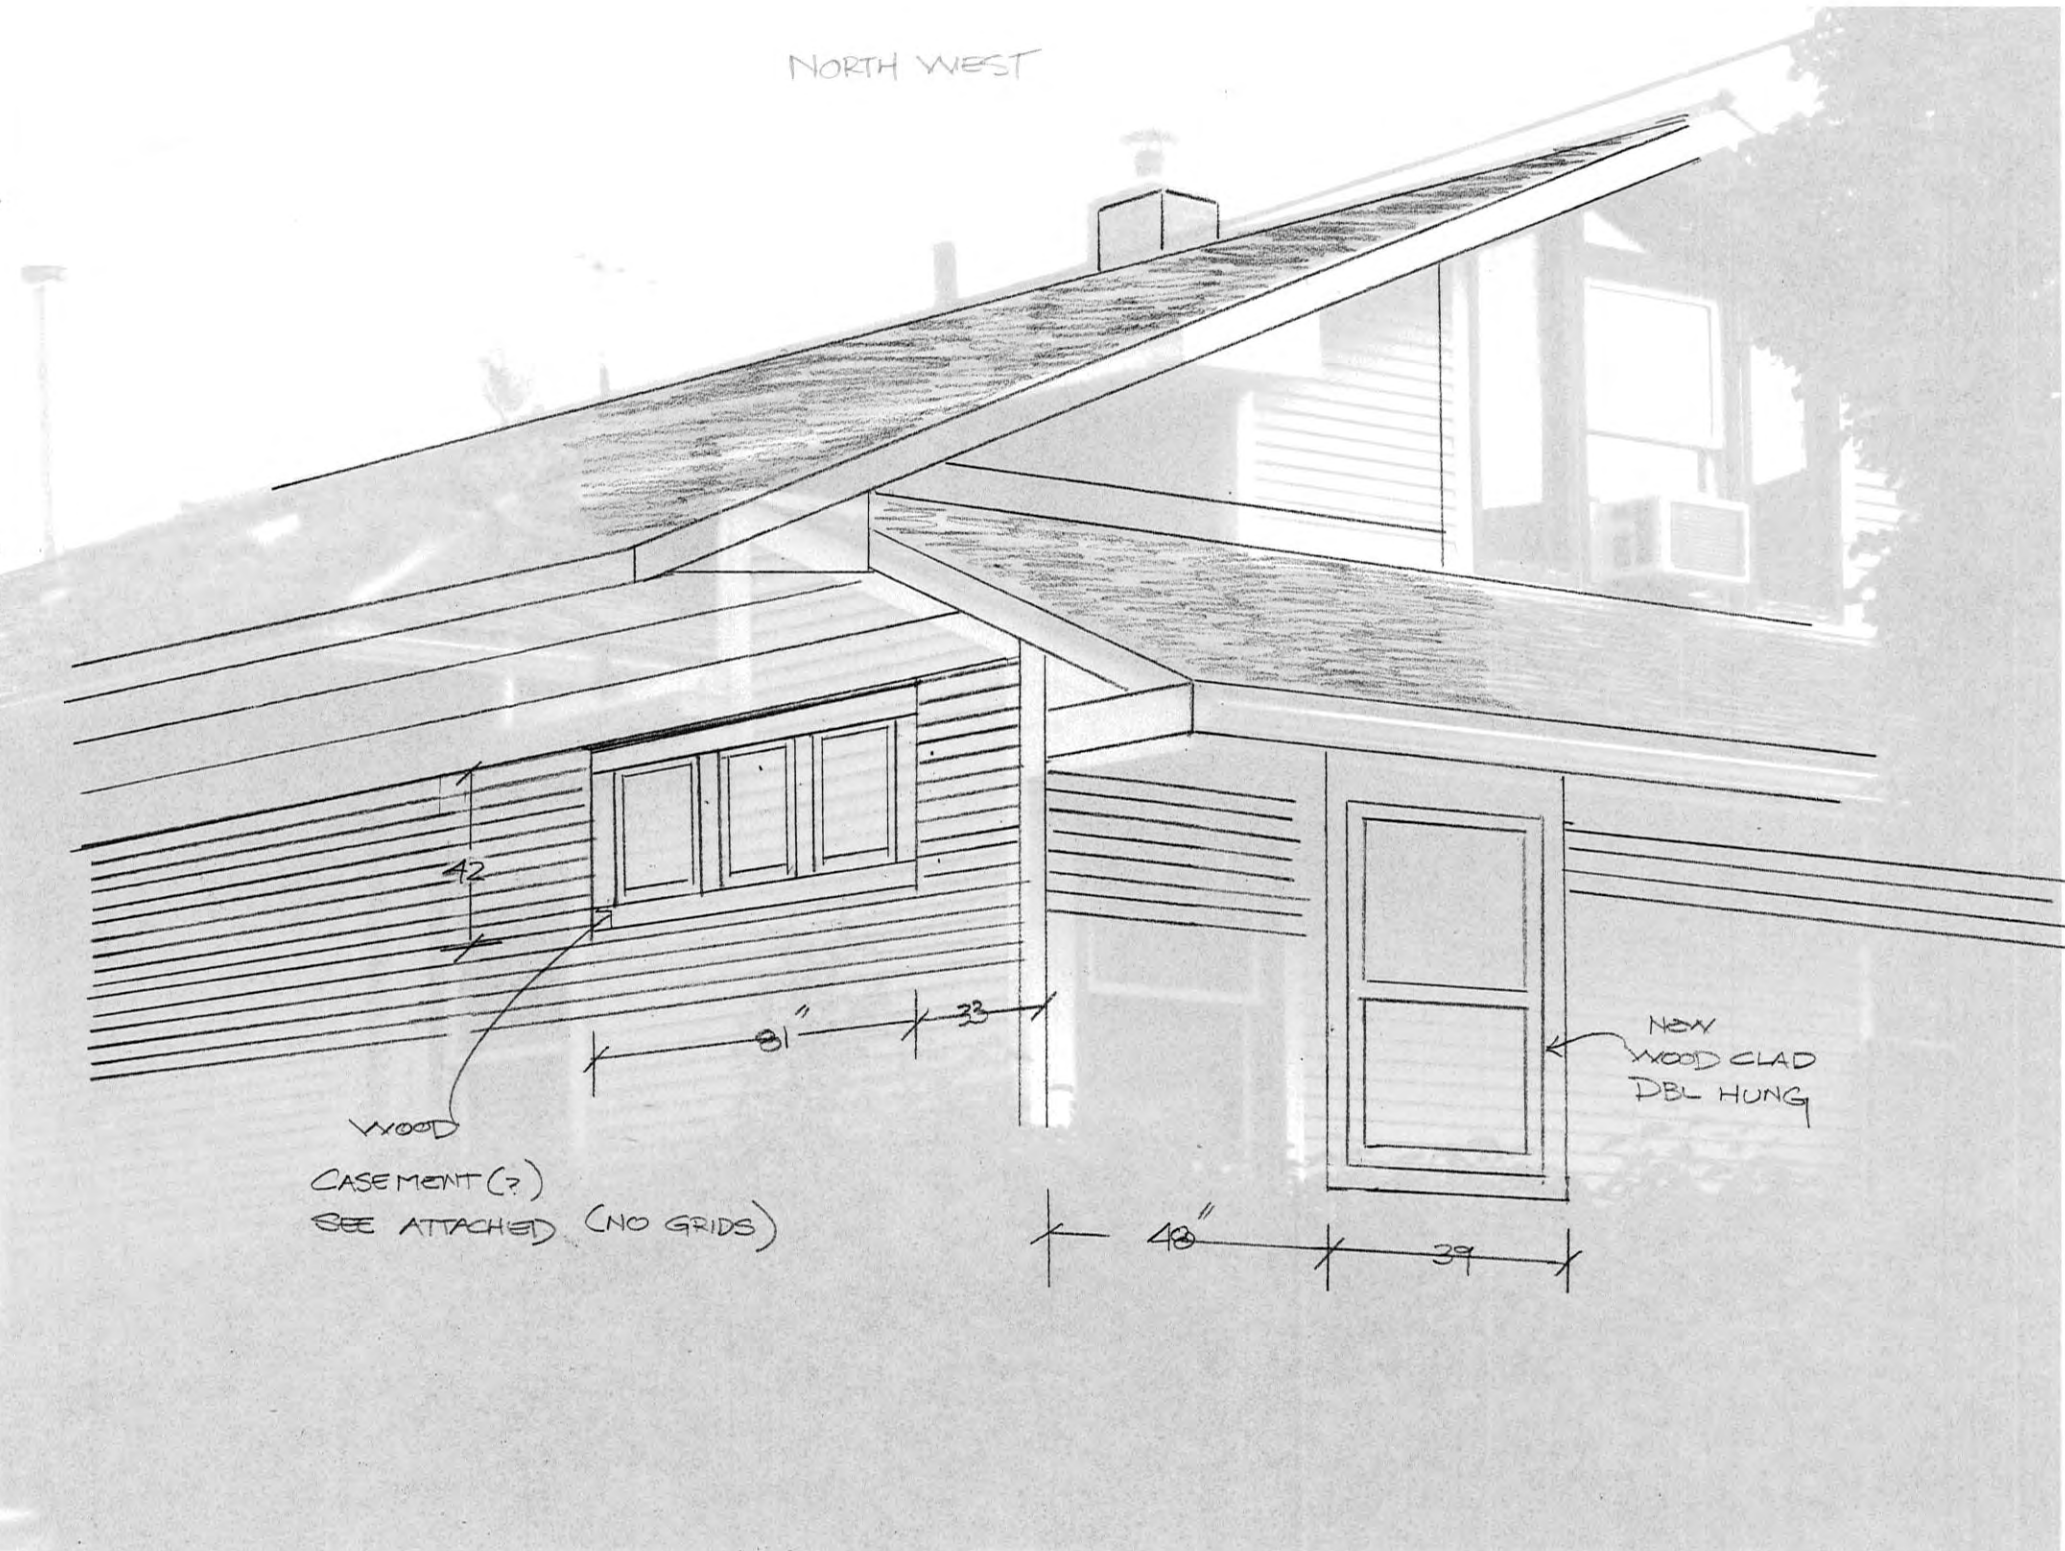

NORTH WEST

42

81"

33

WOOD

CASEMENT (?)  
SEE ATTACHED (NO GRIDS)

NEW  
WOOD CLAD  
DBL HUNG

48"

39