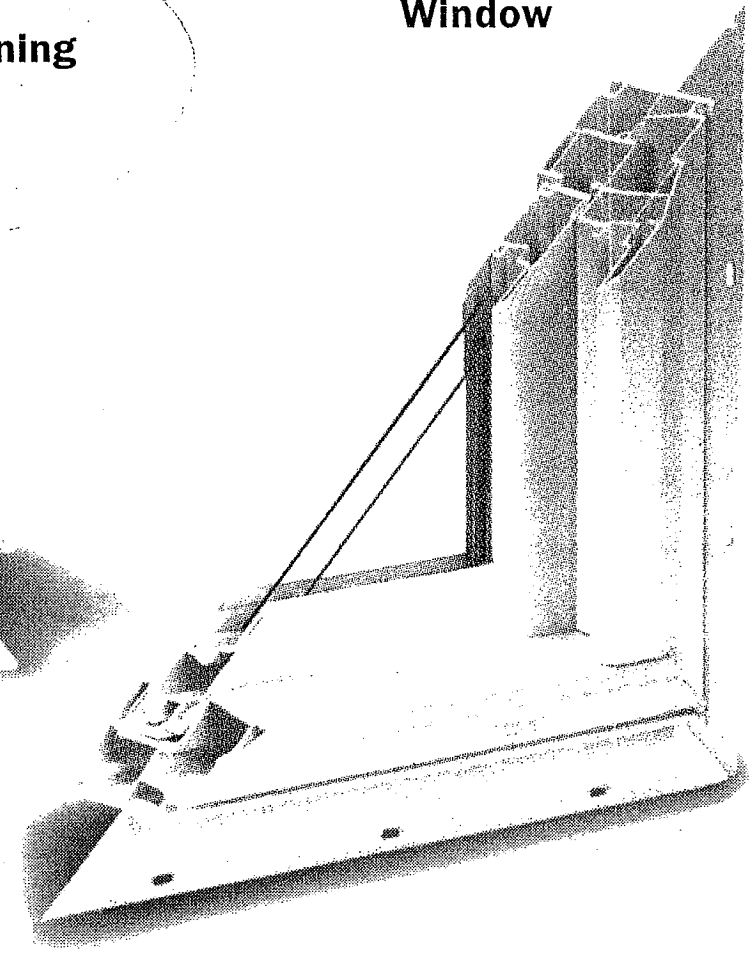

IS

Casement & Awning Window

Single Hung Window

Back Rails

Slider Window

Double Hung Window

Rough Opening Allowance = 1/2 x 1/2 Inch

Line # 1

R.O. 36"^w x 42"^D

- CSMT-1; 36x42; L; White Vinyl; Low-E
White Screen(s) Boxed
White Hardware
New Construction w/ Nail Fin
-