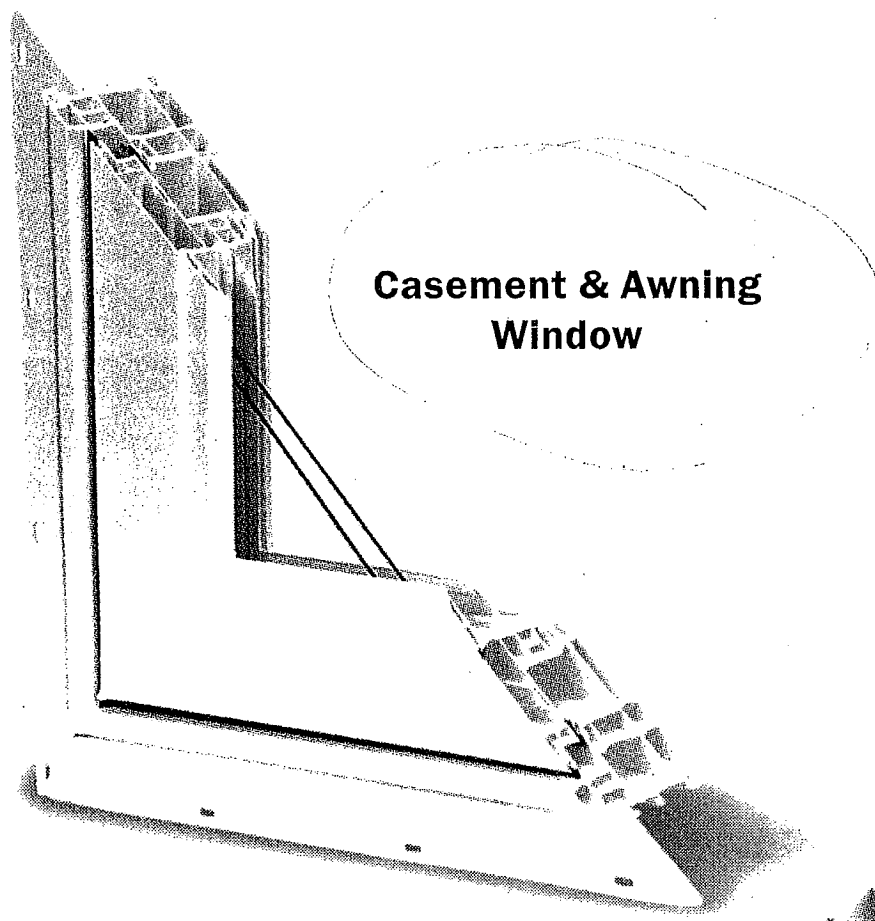

IS

Casement & Awning Window

Single Hung Window

Back Rails

Slider Window

Double Hung Window

Rough Opening Allowance = 1/2 x 1/2 Inch

Line # 1

R.O. 36"^w x 42"^D

- CSMT-1; 36x42; L; White Vinyl; Low-E
White Screen(s) Boxed
White Hardware
New Construction w/ Nail Fin
-