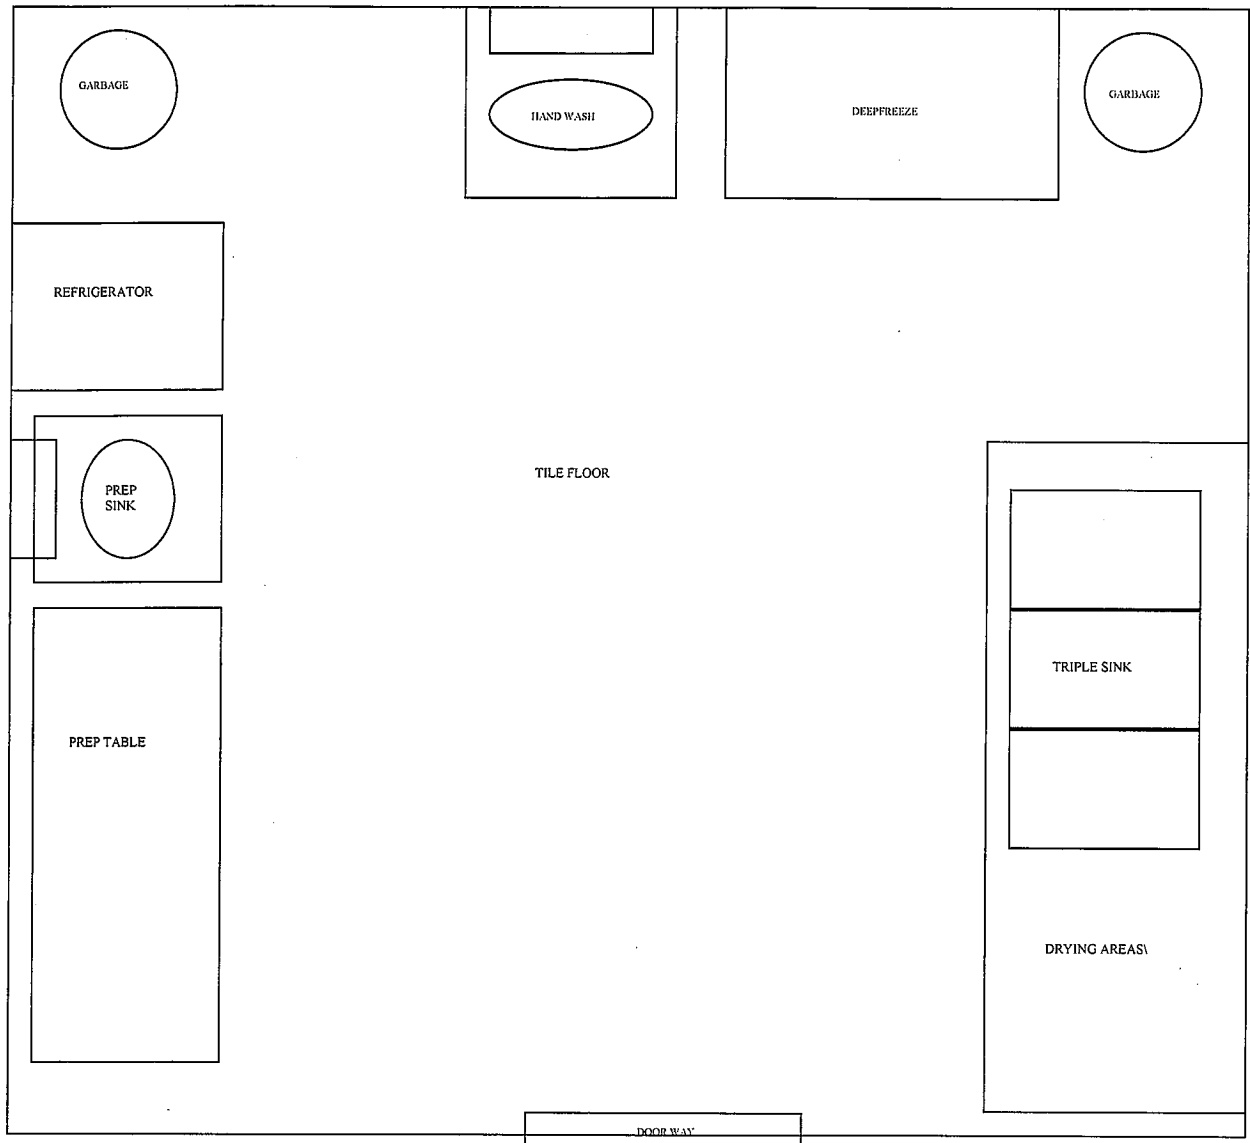

12' x 12'

Kitchen Layout
For
Windsor Block Grocery Store

(Diagram 1) N ^