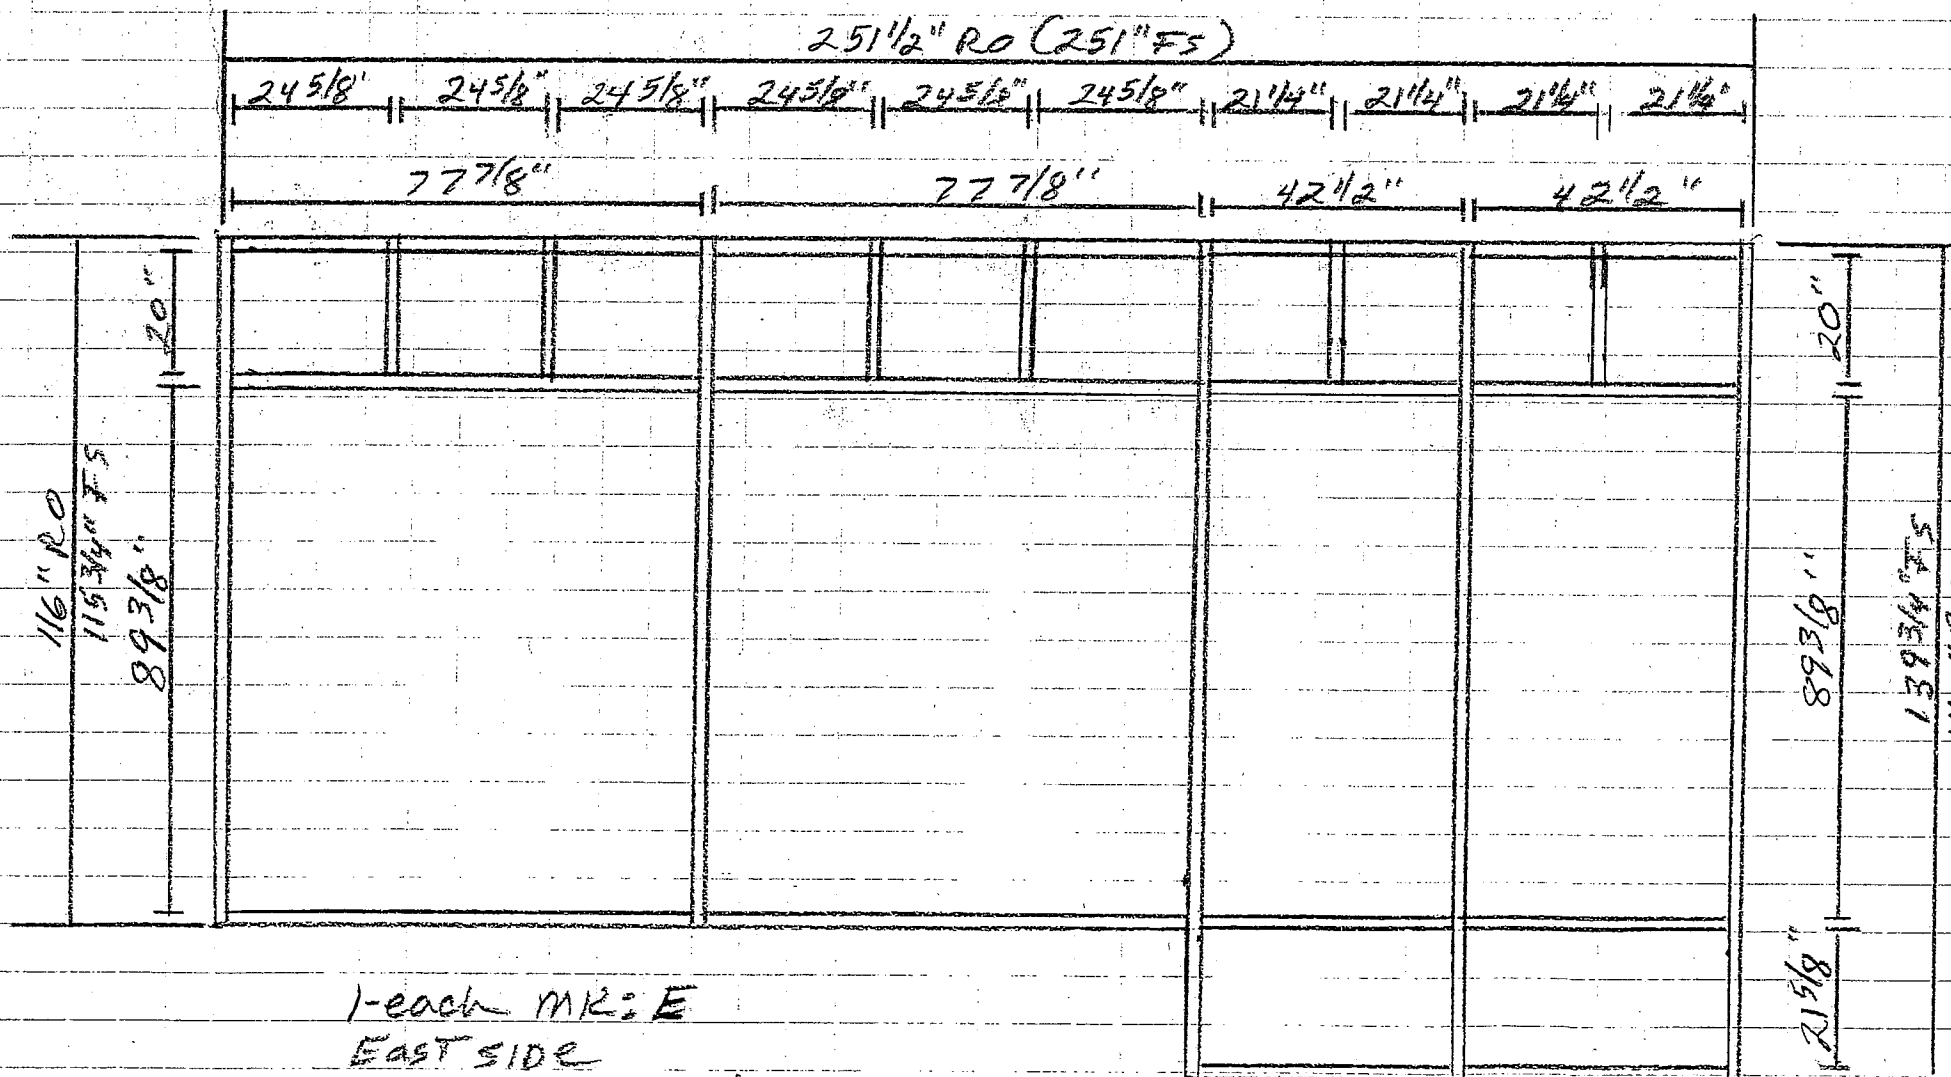

1-each MK: D
East side
Left of main entrance

-5

1-each MK: E
East side
Right of main entrance

91" FS
91 1/2" RO

6

Hagen Glass,
Windows & Siding, Inc.
4111 Triple Crown Dr.
Rapid City, SD 57701