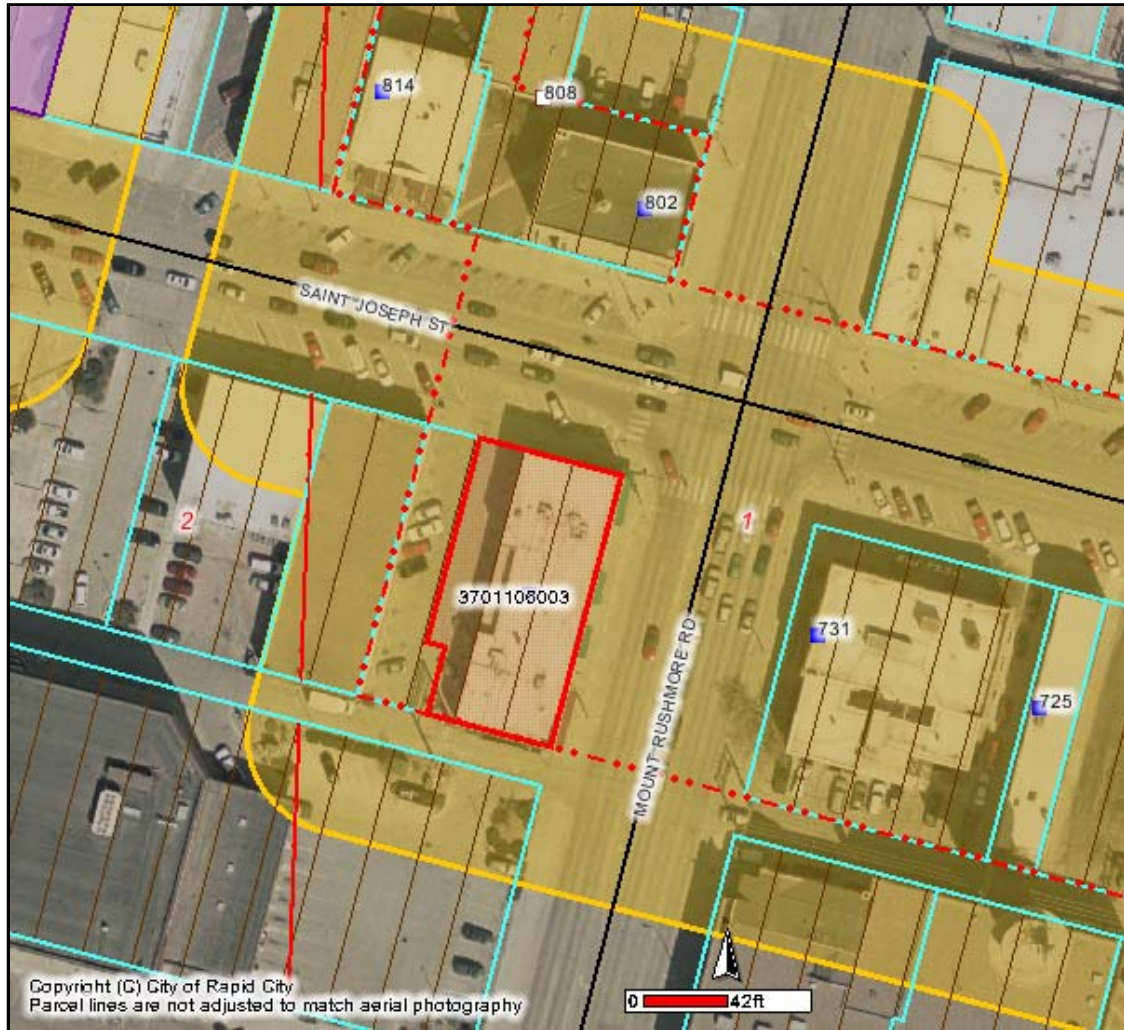

615 Mt Rushmore Road

[Print](#) [Close](#)

Copyright (C) City of Rapid City
Parcel lines are not adjusted to match aerial photography

	SELECTION		CONTRIBUTING SHED		Roads
-			NON-CONTRIBUTING BUILDING		Not classified
	Historic Structures		NON-CONTRIBUTING GARAGE		Interstate
	CONTRIBUTING BUILDING		NON-CONTRIBUTING SHED		US Highway
	CONTRIBUTING GARAGE (cont)		NON-CONTRIBUTING STATUE		SD Highway
					(cont)

RapidMap

DISCLAIMER
 DISCLAIMER: This GIS data is provided 'as is' without warranty or any representation of accuracy, timeliness or completeness. The burden for determining accuracy, completeness, timeliness, merchantability and fitness for or the appropriateness for use rests solely on the requester. Rapid City and Pennington County make no warranties, express or implied, as to the use of the data. The implied warranties of merchantability or fitness for a particular purpose are specifically disclaimed. The requester acknowledges and accepts the limitations of the data, including the fact that the data is dynamic and is in a constant state of maintenance, correction and update. This document does not represent a legal survey of the land. There are no restrictions on distribution of printed Rapid City/Pennington County maps, other than the City of Rapid City copyright/credit notice be legible on the print. The User agrees to recognize and honor in perpetuity the copyrights, and other proprietary claims for the GIS Product File(s) established or produced by the City of Rapid City or the vendors furnishing said items to the City of Rapid City.