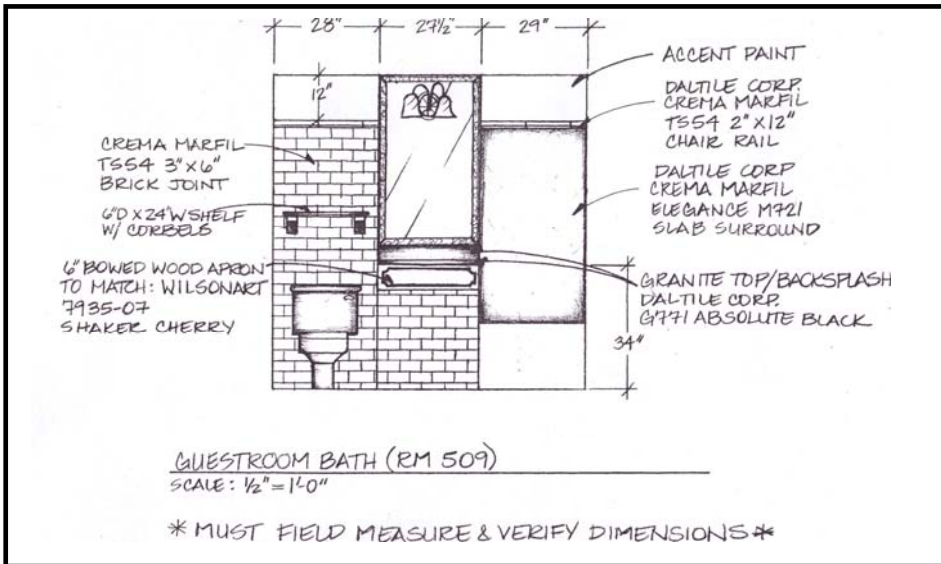

Floor Tile Pattern