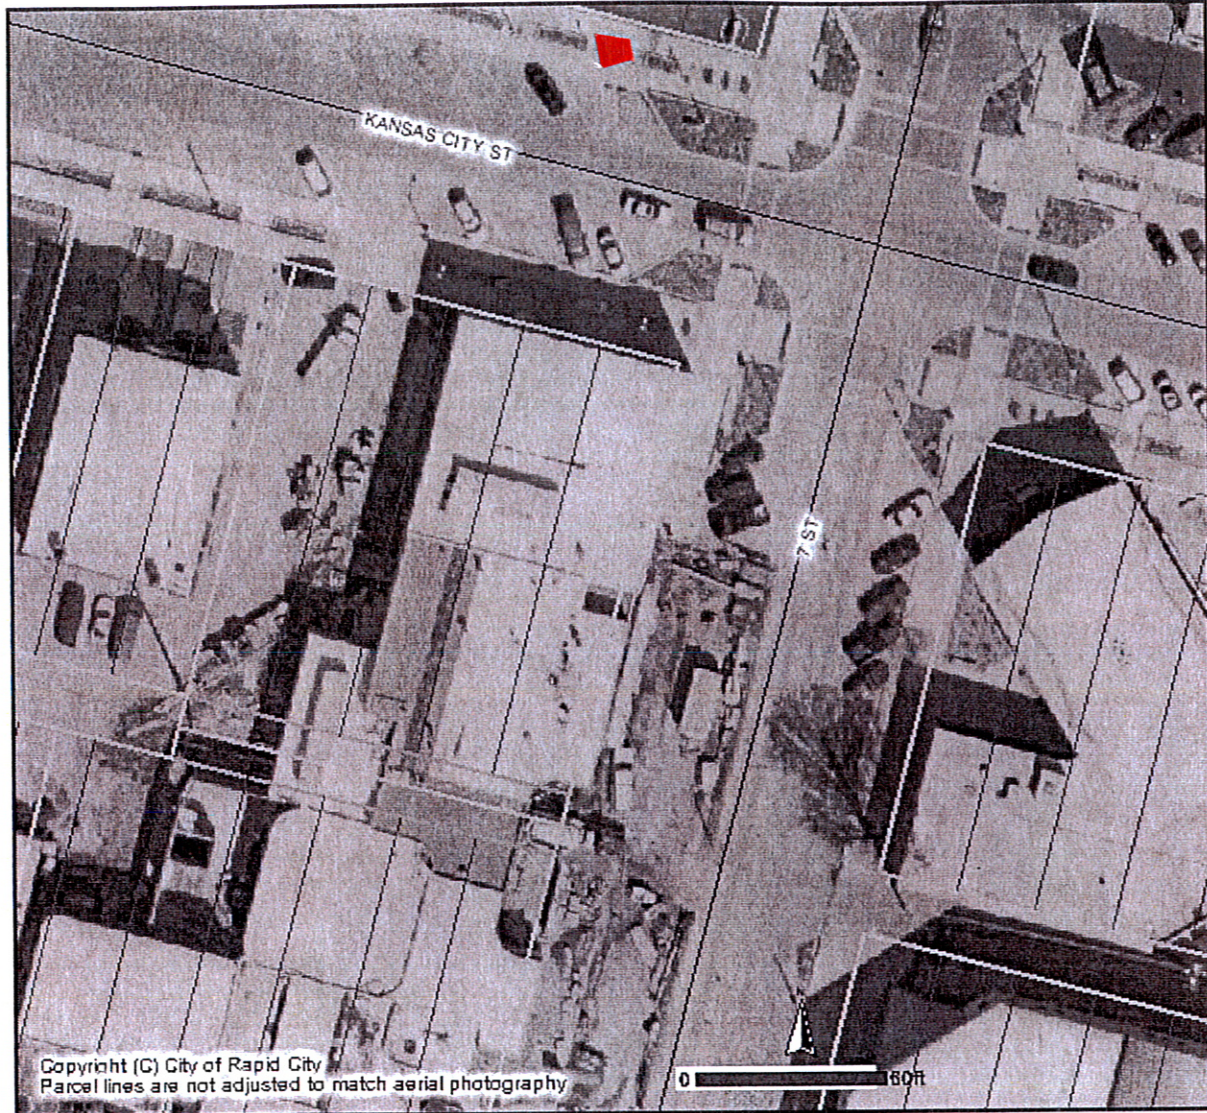

7th St. & Kansas City

[Print](#)

[Close](#)

40' W of West sidewalk line

6' N. of Curb

Adjacent to LOT: 25-32 Block: 93

ORIGINAL TOWN of RAPID CITY

SECT 1, T1N, R7E

In The Row

BHM, RAPID CITY, PENNINGTON Co., SD